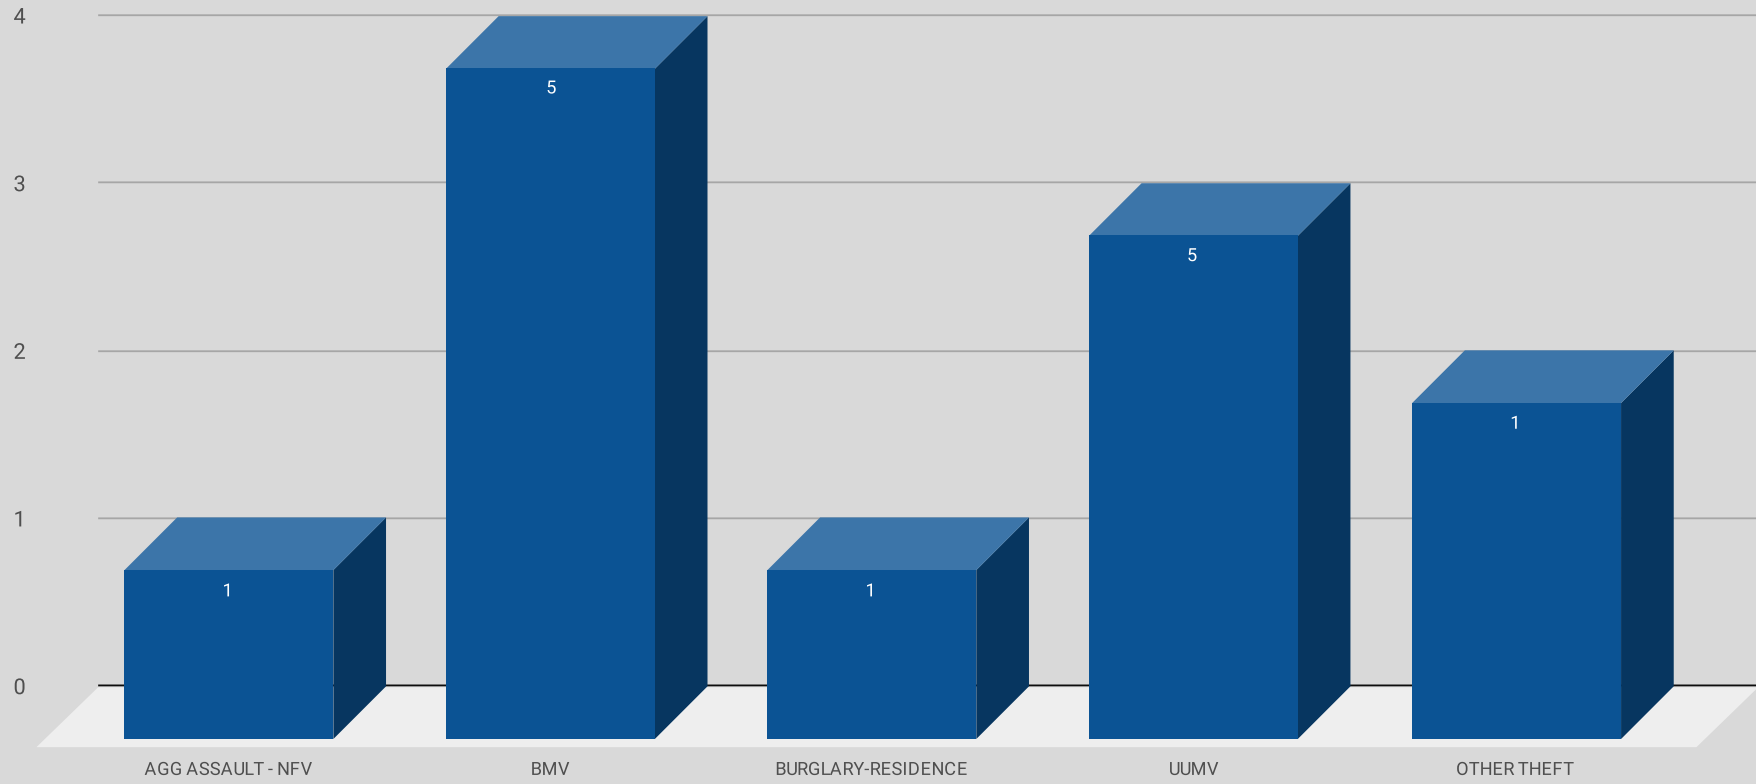

9-27-21 to 10-3-21

LOCATION	PREMISE	OFFENSE	ADDRESS	DATE	TIME	REPORTING AREA	SERVICE #
Wildflower Apartments	Apartment Complex/Building	AGG ASSAULT - NFV	8565 PARK LN	9/27/2021	8:40:00 PM	4527	175814-2021
The Hive Apartments	Apartment Parking Lot	BMV	6003 ABRAMS RD	9/27/2021	1:15:00 AM	4620	177869-2021
Enchilada's Restaurant	Parking (Business)	BMV	7050 GREENVILLE AVE	9/27/2021	11:54:00 AM	4526	175490-2021
Cityscape Apartments	Highway, Street, Alley ETC	BMV	6467 MELODY LN	9/28/2021	6:52:00 PM	1084	176319-2021
The Ivy Apartments	Apartment Residence	BURGLARY-RESIDENCE	7225 FAIR OAKS AVE	9/29/2021	8:00:00 AM	1063	177287-2021
AMU Wellness	Parking (Business)	UUMV	8350 MEADOW RD	9/29/2021	8:30:00 AM	4524	177347-2021
Tribeca on the Creek	Apartment Complex/Building	OTHER THEFT	6264 MELODY LN	9/30/2021	6:07:00 PM	4529	177684-2021
The Home Depot Skillman	Parking (Business)	UUMV	6000 SKILLMAN ST	9/30/2021	11:00:00 AM	4620	177345-2021
Wildflower Apartments	Apartment Complex/Building	UUMV	6031 PINELAND DR	9/30/2021	9:00:00 PM	4527	177996-2021
The Hive Apartments	Outdoor Area Public/Private	OTHER THEFT	6003 ABRAMS RD	10/1/2021	11:00:00 PM	4620	178747-2021
Domain at Midtown Park	Apartment Parking Lot	BMV	8187 MIDTOWN BLVD	10/1/2021	9:00:00 PM	1038	179870-2021
Santa Fe Trails	Apartment Parking Lot	BMV	6320 RIDGECREST RD	10/1/2021	6:00:00 PM	1084	178870-2021
Shops at Park Lane	Parking Lot (All Others)	UUMV	8088 PARK LN	10/1/2021	5:00:00 PM	1083	179305-2021
Bloomington's Outlet	Retail Store	SHOPLIFTING	8170 PARK LN	10/3/2021	2:43:00 PM	1083	811923-2021

### NIBRS by Type