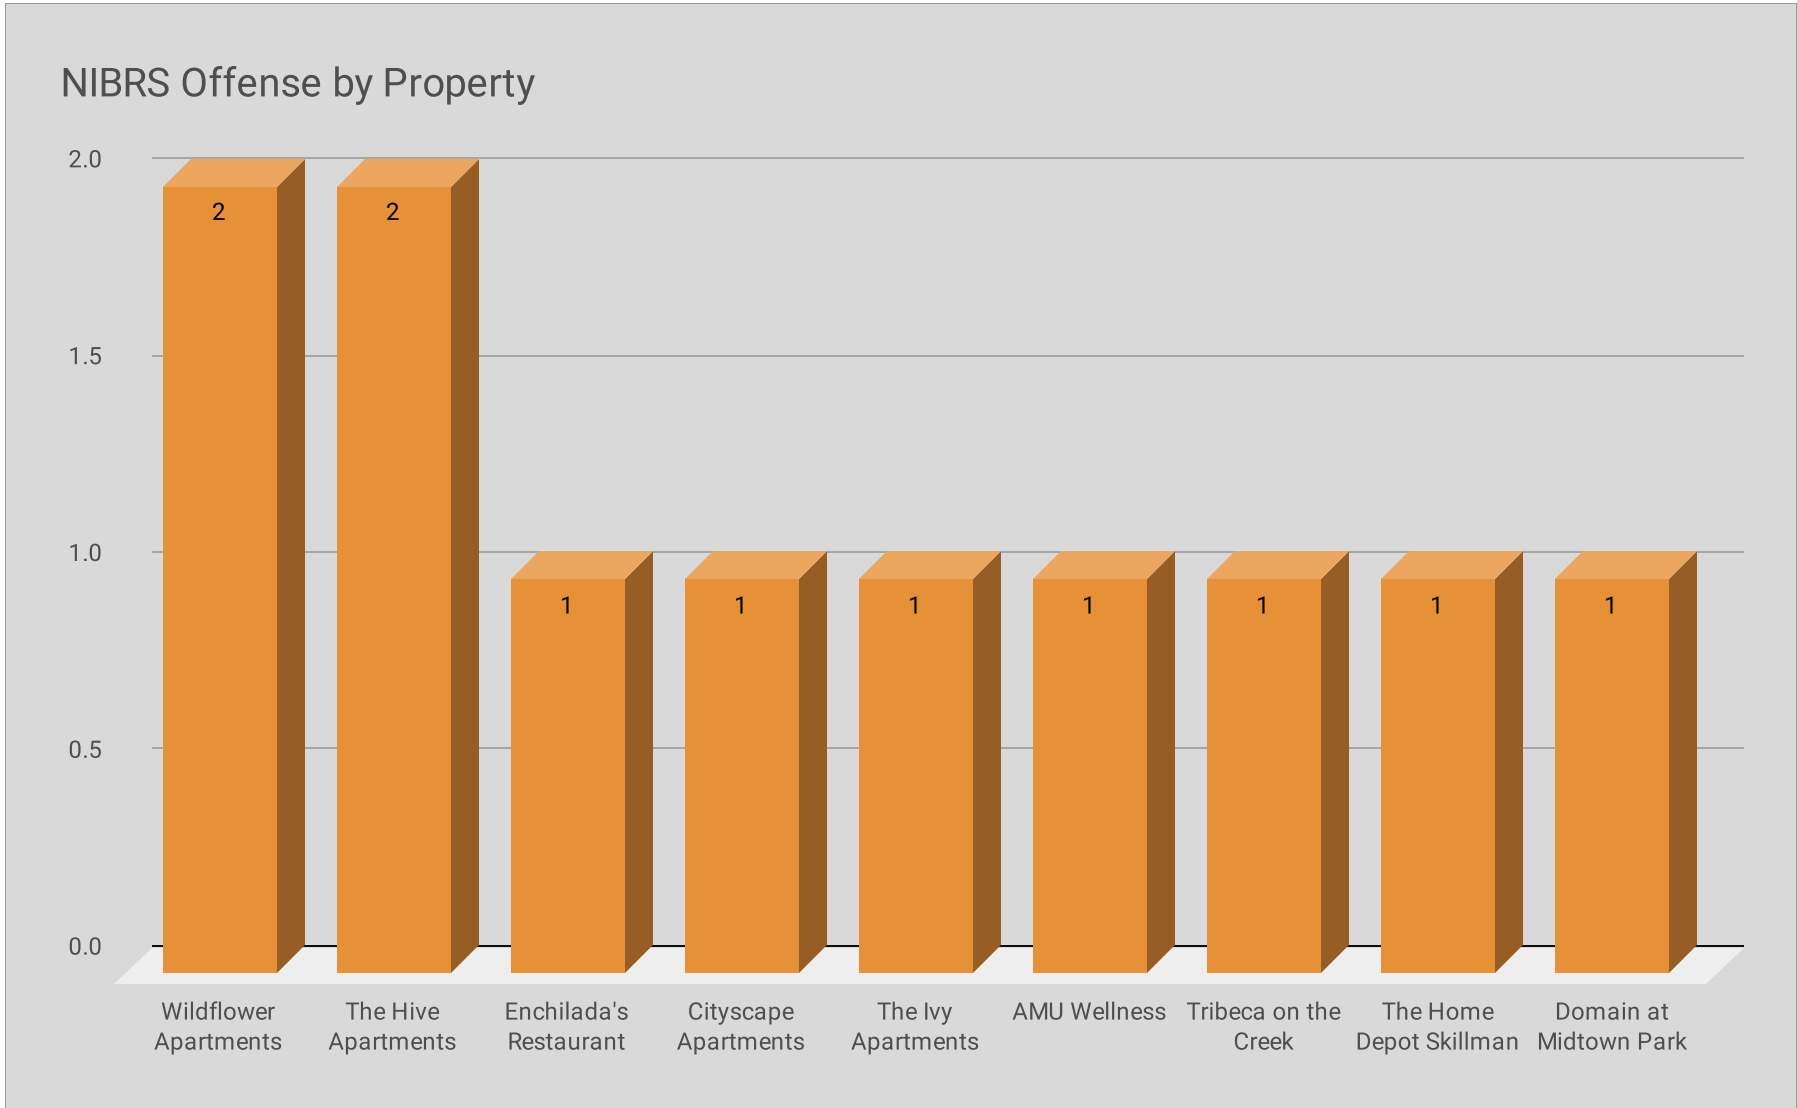

9-27-21 to 10-3-21

LOCATION	PREMISE	OFFENSE	ADDRESS	DATE	TIME	REPORTING AREA	SERVICE #
Wildflower Apartments	Apartment Complex/Building	AGG ASSAULT - NFV	8565 PARK LN	9/27/2021	8:40:00 PM	4527	175814-2021
The Hive Apartments	Apartment Parking Lot	BMV	6003 ABRAMS RD	9/27/2021	1:15:00 AM	4620	177869-2021
Enchilada's Restaurant	Parking (Business)	BMV	7050 GREENVILLE AVE	9/27/2021	11:54:00 AM	4526	175490-2021
Cityscape Apartments	Highway, Street, Alley ETC	BMV	6467 MELODY LN	9/28/2021	6:52:00 PM	1084	176319-2021
The Ivy Apartments	Apartment Residence	BURGLARY-RESIDENCE	7225 FAIR OAKS AVE	9/29/2021	8:00:00 AM	1063	177287-2021
AMU Wellness	Parking (Business)	UUMV	8350 MEADOW RD	9/29/2021	8:30:00 AM	4524	177347-2021
Tribeca on the Creek	Apartment Complex/Building	OTHER THEFT	6264 MELODY LN	9/30/2021	6:07:00 PM	4529	177684-2021
The Home Depot Skillman	Parking (Business)	UUMV	6000 SKILLMAN ST	9/30/2021	11:00:00 AM	4620	177345-2021
Wildflower Apartments	Apartment Complex/Building	UUMV	6031 PINELAND DR	9/30/2021	9:00:00 PM	4527	177996-2021
The Hive Apartments	Outdoor Area Public/Private	OTHER THEFT	6003 ABRAMS RD	10/1/2021	11:00:00 PM	4620	178747-2021
Domain at Midtown Park	Apartment Parking Lot	BMV	8187 MIDTOWN BLVD	10/1/2021	9:00:00 PM	1038	179870-2021
Santa Fe Trails	Apartment Parking Lot	BMV	6320 RIDGECREST RD	10/1/2021	6:00:00 PM	1084	178870-2021
Shops at Park Lane	Parking Lot (All Others)	UUMV	8088 PARK LN	10/1/2021	5:00:00 PM	1083	179305-2021
Bloomington's Outlet	Retail Store	SHOPLIFTING	8170 PARK LN	10/3/2021	2:43:00 PM	1083	811923-2021

### NIBRS by Type

## WEEKLY COMPARISON

■ Total Incidents ■ Violent Incidents