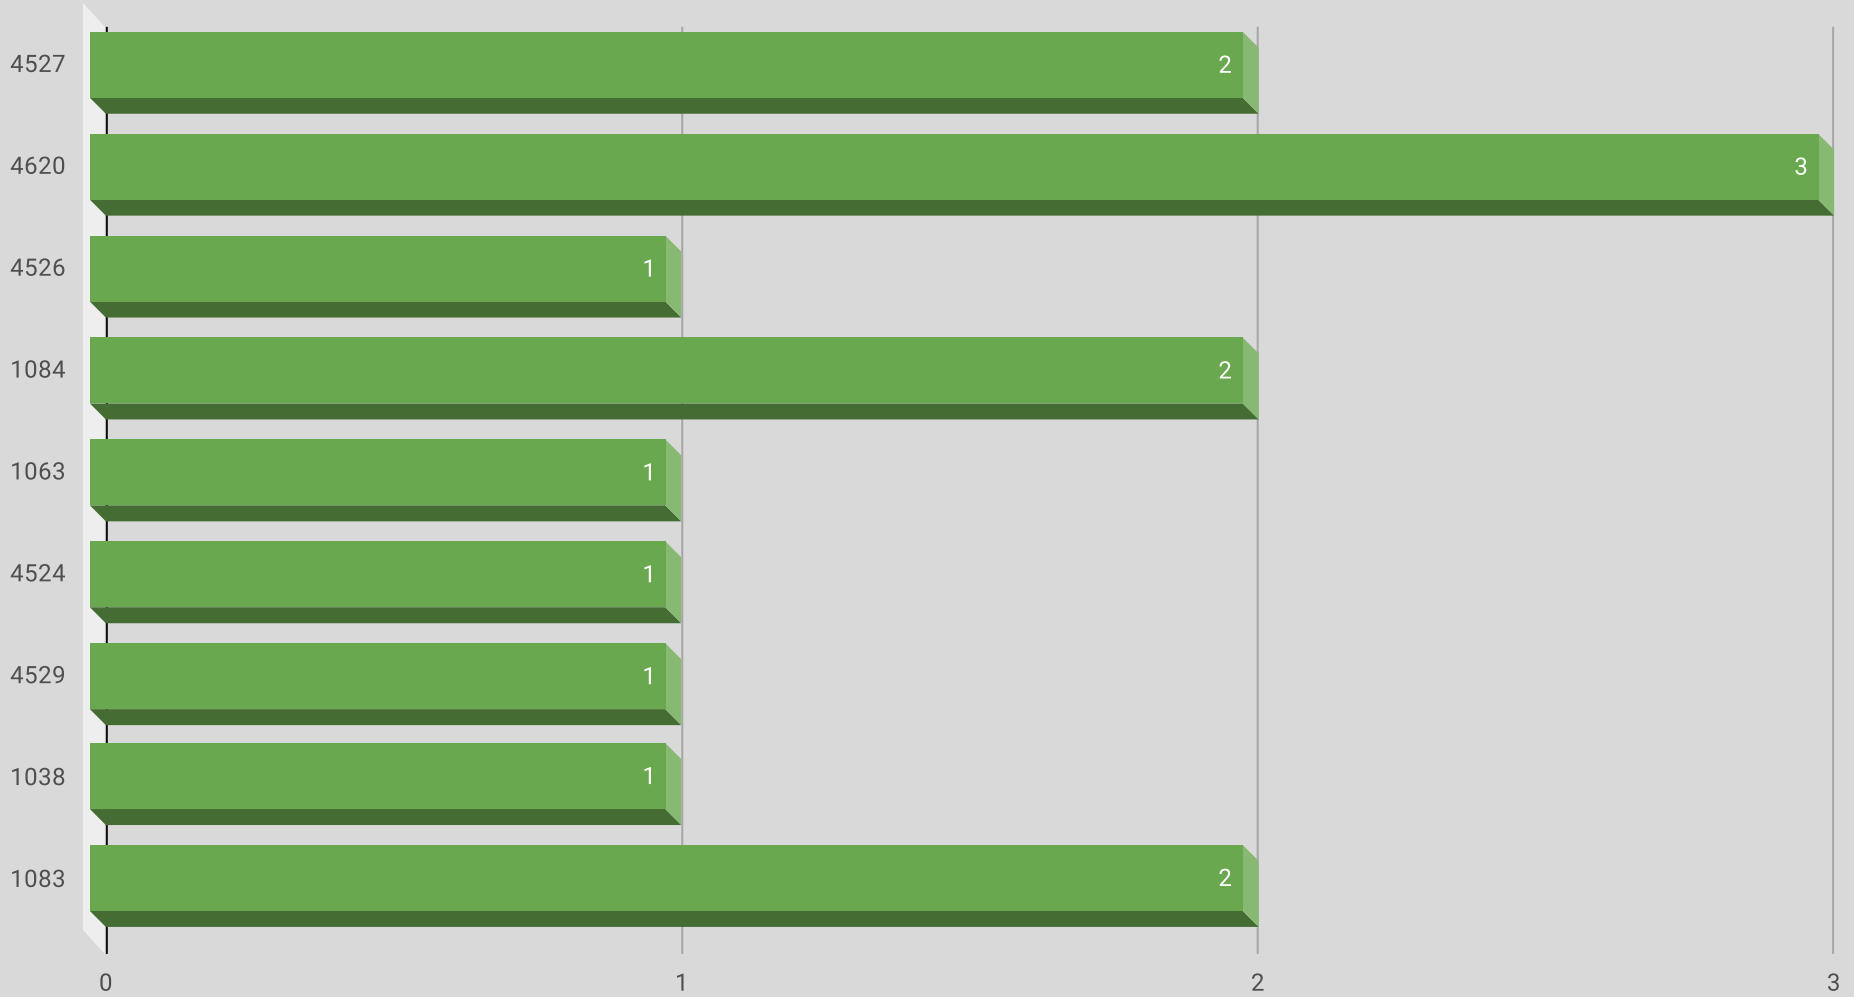

NIBRS Offense by Reporting Area