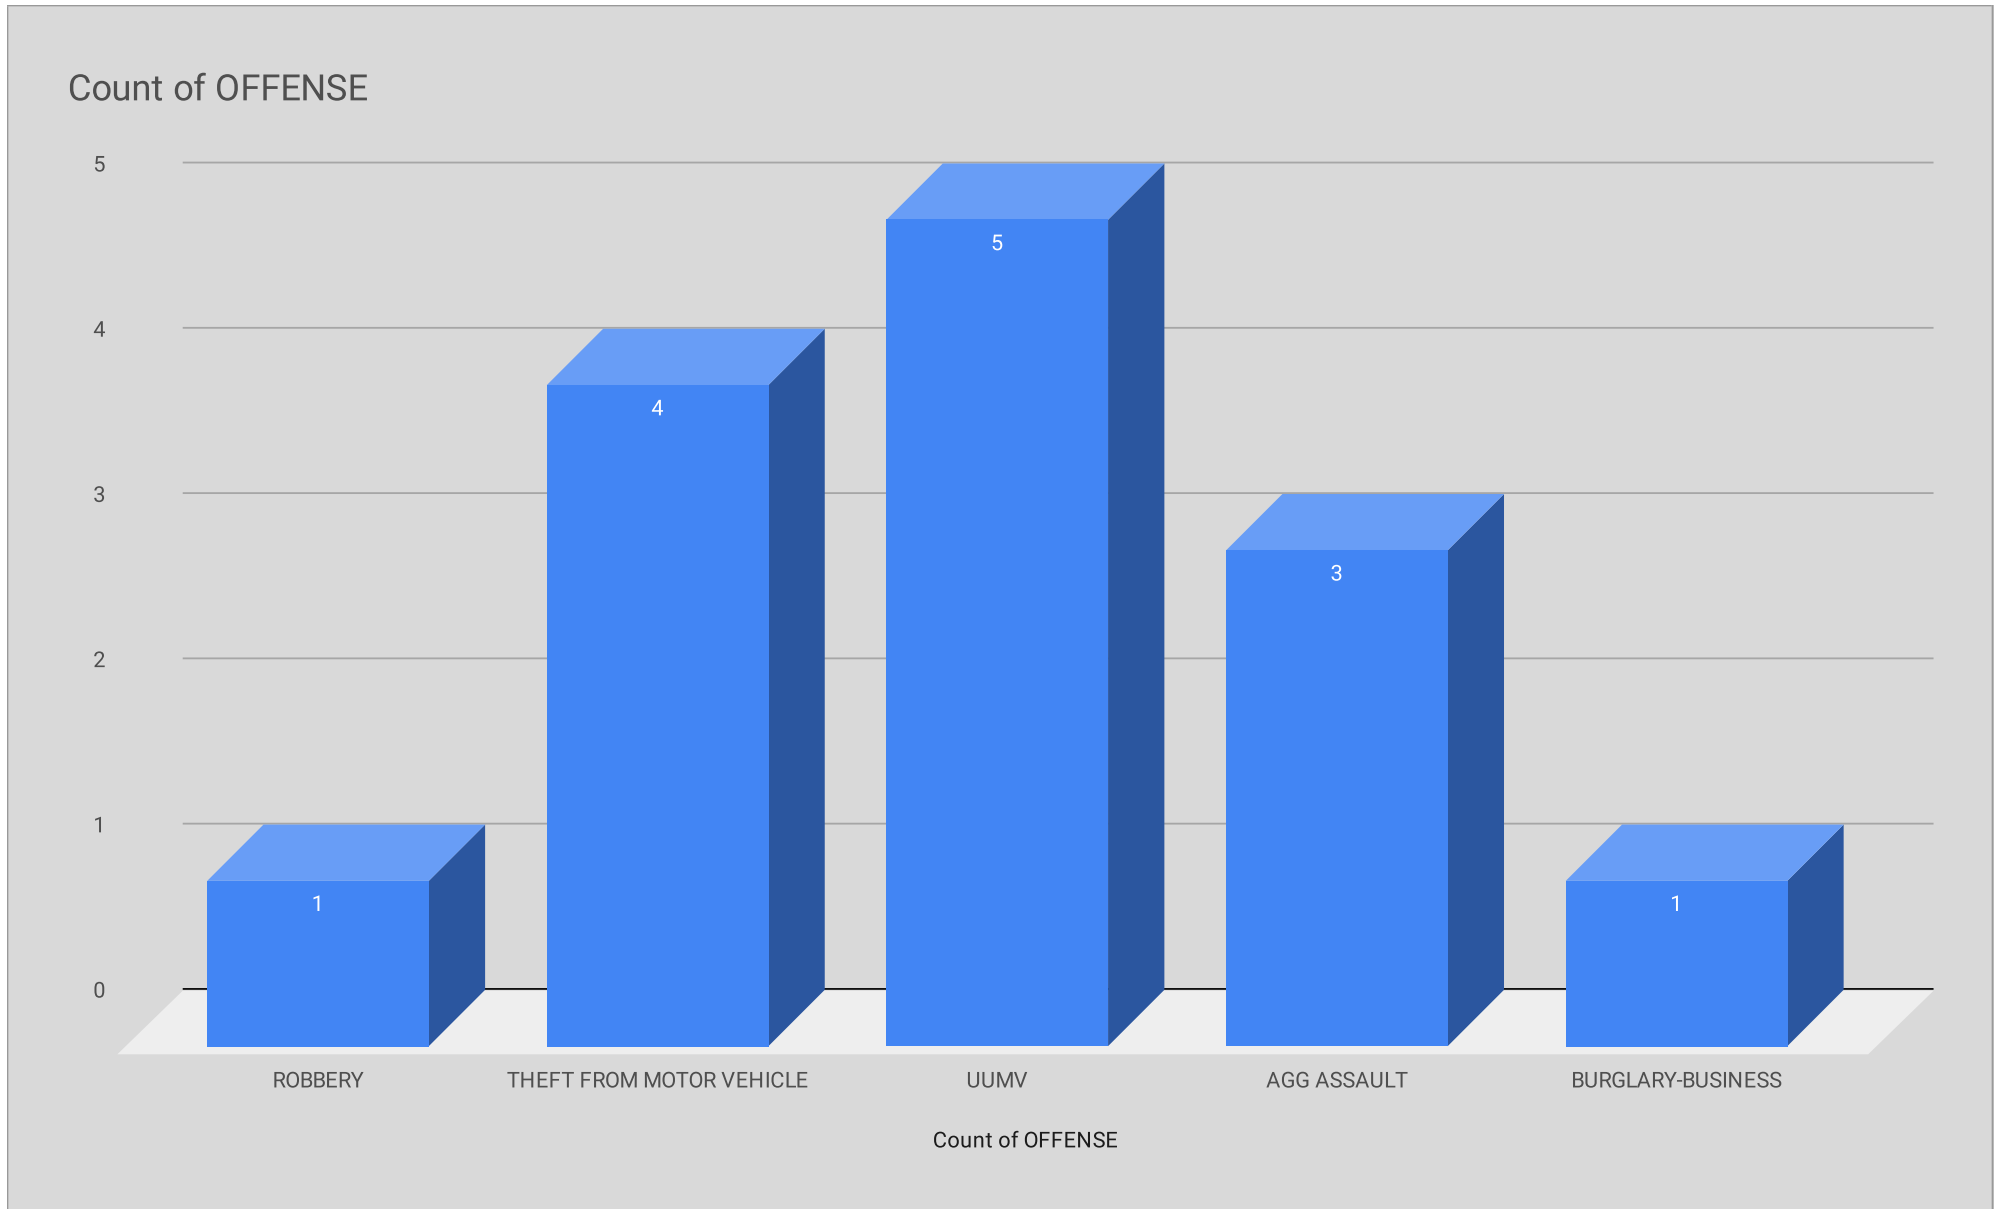

May 24 - 30, 2021

LOCATION	PREMISE	OFFENSE	ADDRESS	City	DATE	MONTH	TIME	REPORTING AREA	SERVICE #
PUBLIC STREET	Highway, Street, Alley ETC	ROBBERY	7300 FAIR OAKS AVE	Dallas, TX	5/26/2021	May	4:50:00 AM	4527	092681-2021
CROSS CREEK	Apartment Parking Lot	THEFT FROM MOTOR VEHICLE	6033 E NORTHWEST HWY	Dallas, TX	5/26/2021	May	6:30:00 PM	4529	092984-2021
ECHO @ MIDTOWN	Apartment Parking Lot	UUMV	7117 HOLLY HILL DR	Dallas, TX	5/27/2021	May	10:30:00 PM	4526	093847-2021
WILDFLOWER	Apartment Residence	THEFT FROM MOTOR VEHICLE	8515 PARK LN	Dallas, TX	5/27/2021	May	12:00:00 AM	4527	807073-2021
SPINE VUE	Parking (Business)	UUMV	8440 WALNUT HILL LN	Dallas, TX	5/27/2021	May	6:50:00 AM	1063	093258-2021
ALTA MIDTOWN PARK	Apartment Residence	THEFT FROM MOTOR VEHICLE	8107 MANDERVILLE LN	Dallas, TX	5/27/2021	May	12:00:00 AM	1038	093110-2021
WILDFLOWER	Apartment Complex/Building	AGG ASSAULT	8515 PARK LN	Dallas, TX	5/28/2021	May	3:18:00 AM	4527	093493-2021
FLATS AT PARK LANE	Apartment Parking Lot	UUMV	8088 PARK LN	Dallas, TX	5/28/2021	May	3:00:00 AM	1083	093542-2021
EDDIE BAUER	Department/Discount Store	BURGLARY-BUSINESS	8020 PARK LN	Dallas, TX	5/28/2021	May	10:20:00 PM	1083	094360-2021
TOWNE CENTER	Apartment Parking Lot	THEFT FROM MOTOR VEHICLE	8620 PARK LN	Dallas, TX	5/28/2021	May	3:00:00 PM	1084	094412-2021
WILDFLOWER	Apartment Complex/Building	AGG ASSAULT	8515 PARK LN	Dallas, TX	5/28/2021	May	3:18:00 AM	4527	093493-2021
WILDFLOWER	Apartment Complex/Building	AGG ASSAULT	6031 PINELAND DR	Dallas, TX	5/28/2021	May	9:50:00 PM	4527	094079-2021
TOWNE CENTER	Apartment Parking Lot	UUMV	8620 PARK LN	Dallas, TX	5/29/2021	May	3:15:00 PM	1084	094476-2021
OLD NAVY	Parking Lot (All Others)	UUMV	8080 PARK LN	Dallas, TX	5/30/2021	May	4:15:00 PM	1083	095232-2021

NIBRS Offense by Reporting Area

NIBRS Offense by Property

WEEKLY COMPARISON

■ Total Incidents ■ Violent Incidents