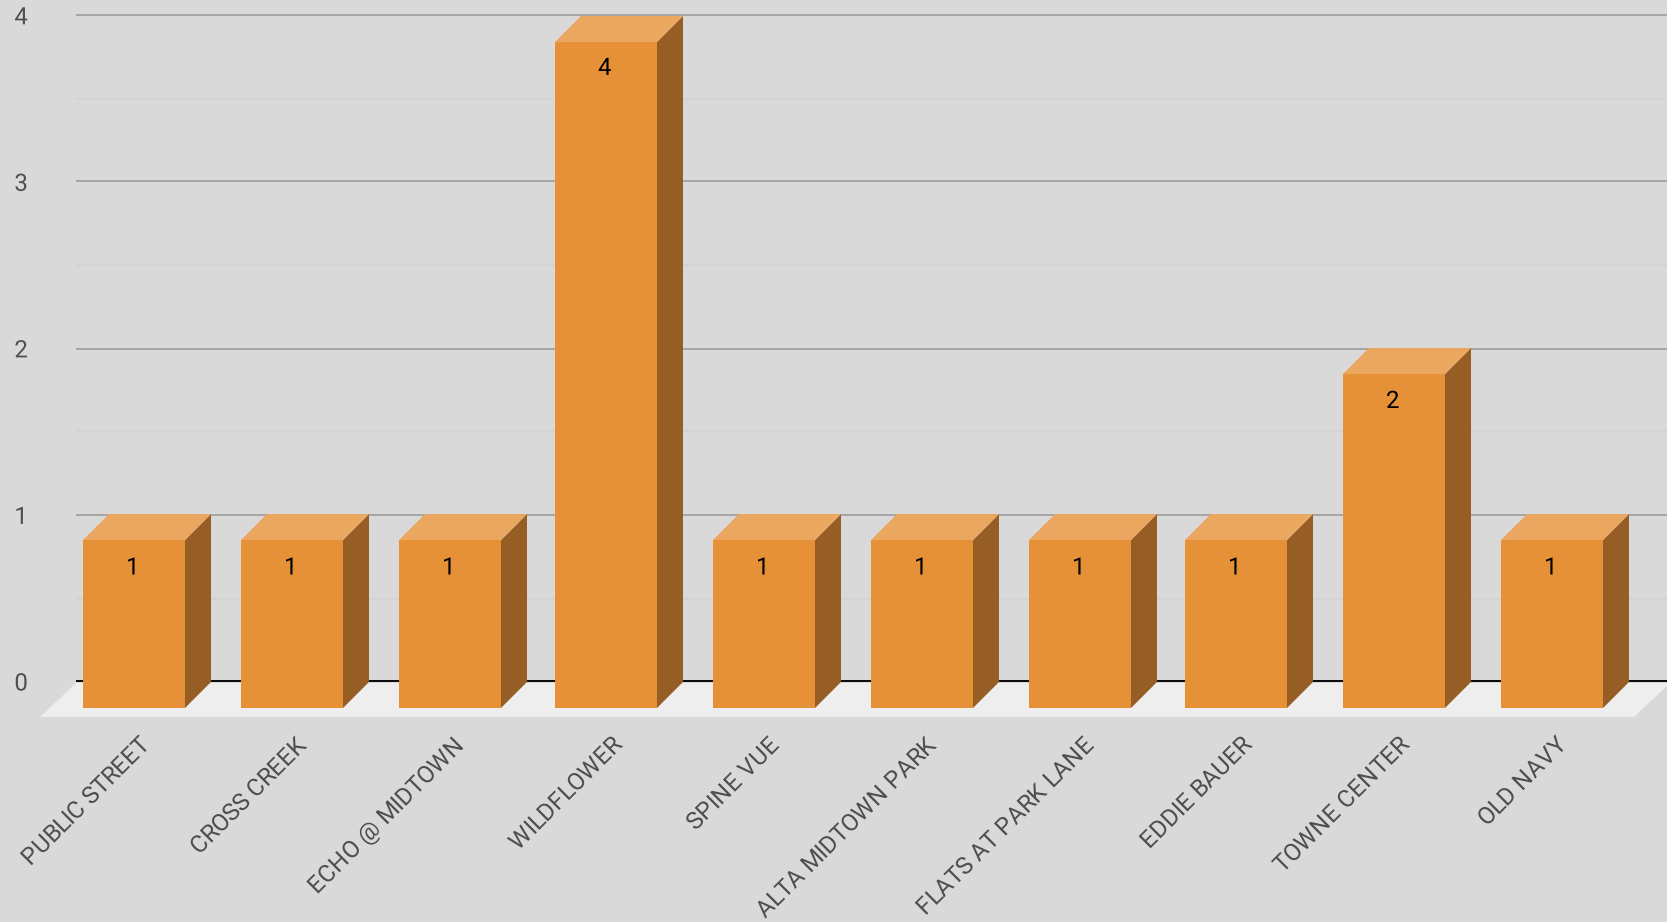

May 24 - 30, 2021

LOCATION	PREMISE	OFFENSE	ADDRESS	City	DATE	MONTH	TIME	REPORTING AREA	SERVICE #
PUBLIC STREET	Highway, Street, Alley ETC	ROBBERY	7300 FAIR OAKS AVE	Dallas, TX	5/26/2021	May	4:50:00 AM	4527	092681-2021
CROSS CREEK	Apartment Parking Lot	THEFT FROM MOTOR VEHICLE	6033 E NORTHWEST HWY	Dallas, TX	5/26/2021	May	6:30:00 PM	4529	092984-2021
ECHO @ MIDTOWN	Apartment Parking Lot	UUMV	7117 HOLLY HILL DR	Dallas, TX	5/27/2021	May	10:30:00 PM	4526	093847-2021
WILDFLOWER	Apartment Residence	THEFT FROM MOTOR VEHICLE	8515 PARK LN	Dallas, TX	5/27/2021	May	12:00:00 AM	4527	807073-2021
SPINE VUE	Parking (Business)	UUMV	8440 WALNUT HILL LN	Dallas, TX	5/27/2021	May	6:50:00 AM	1063	093258-2021
ALTA MIDTOWN PARK	Apartment Residence	THEFT FROM MOTOR VEHICLE	8107 MANDERVILLE LN	Dallas, TX	5/27/2021	May	12:00:00 AM	1038	093110-2021
WILDFLOWER	Apartment Complex/Building	AGG ASSAULT	8515 PARK LN	Dallas, TX	5/28/2021	May	3:18:00 AM	4527	093493-2021
FLATS AT PARK LANE	Apartment Parking Lot	UUMV	8088 PARK LN	Dallas, TX	5/28/2021	May	3:00:00 AM	1083	093542-2021
EDDIE BAUER	Department/Discount Store	BURGLARY-BUSINESS	8020 PARK LN	Dallas, TX	5/28/2021	May	10:20:00 PM	1083	094360-2021
TOWNE CENTER	Apartment Parking Lot	THEFT FROM MOTOR VEHICLE	8620 PARK LN	Dallas, TX	5/28/2021	May	3:00:00 PM	1084	094412-2021
WILDFLOWER	Apartment Complex/Building	AGG ASSAULT	8515 PARK LN	Dallas, TX	5/28/2021	May	3:18:00 AM	4527	093493-2021
WILDFLOWER	Apartment Complex/Building	AGG ASSAULT	6031 PINELAND DR	Dallas, TX	5/28/2021	May	9:50:00 PM	4527	094079-2021
TOWNE CENTER	Apartment Parking Lot	UUMV	8620 PARK LN	Dallas, TX	5/29/2021	May	3:15:00 PM	1084	094476-2021
OLD NAVY	Parking Lot (All Others)	UUMV	8080 PARK LN	Dallas, TX	5/30/2021	May	4:15:00 PM	1083	095232-2021

NIBRS Offense by Reporting Area

NIBRS Offense by Property

WEEKLY COMPARISON

■ Total Incidents ■ Violent Incidents