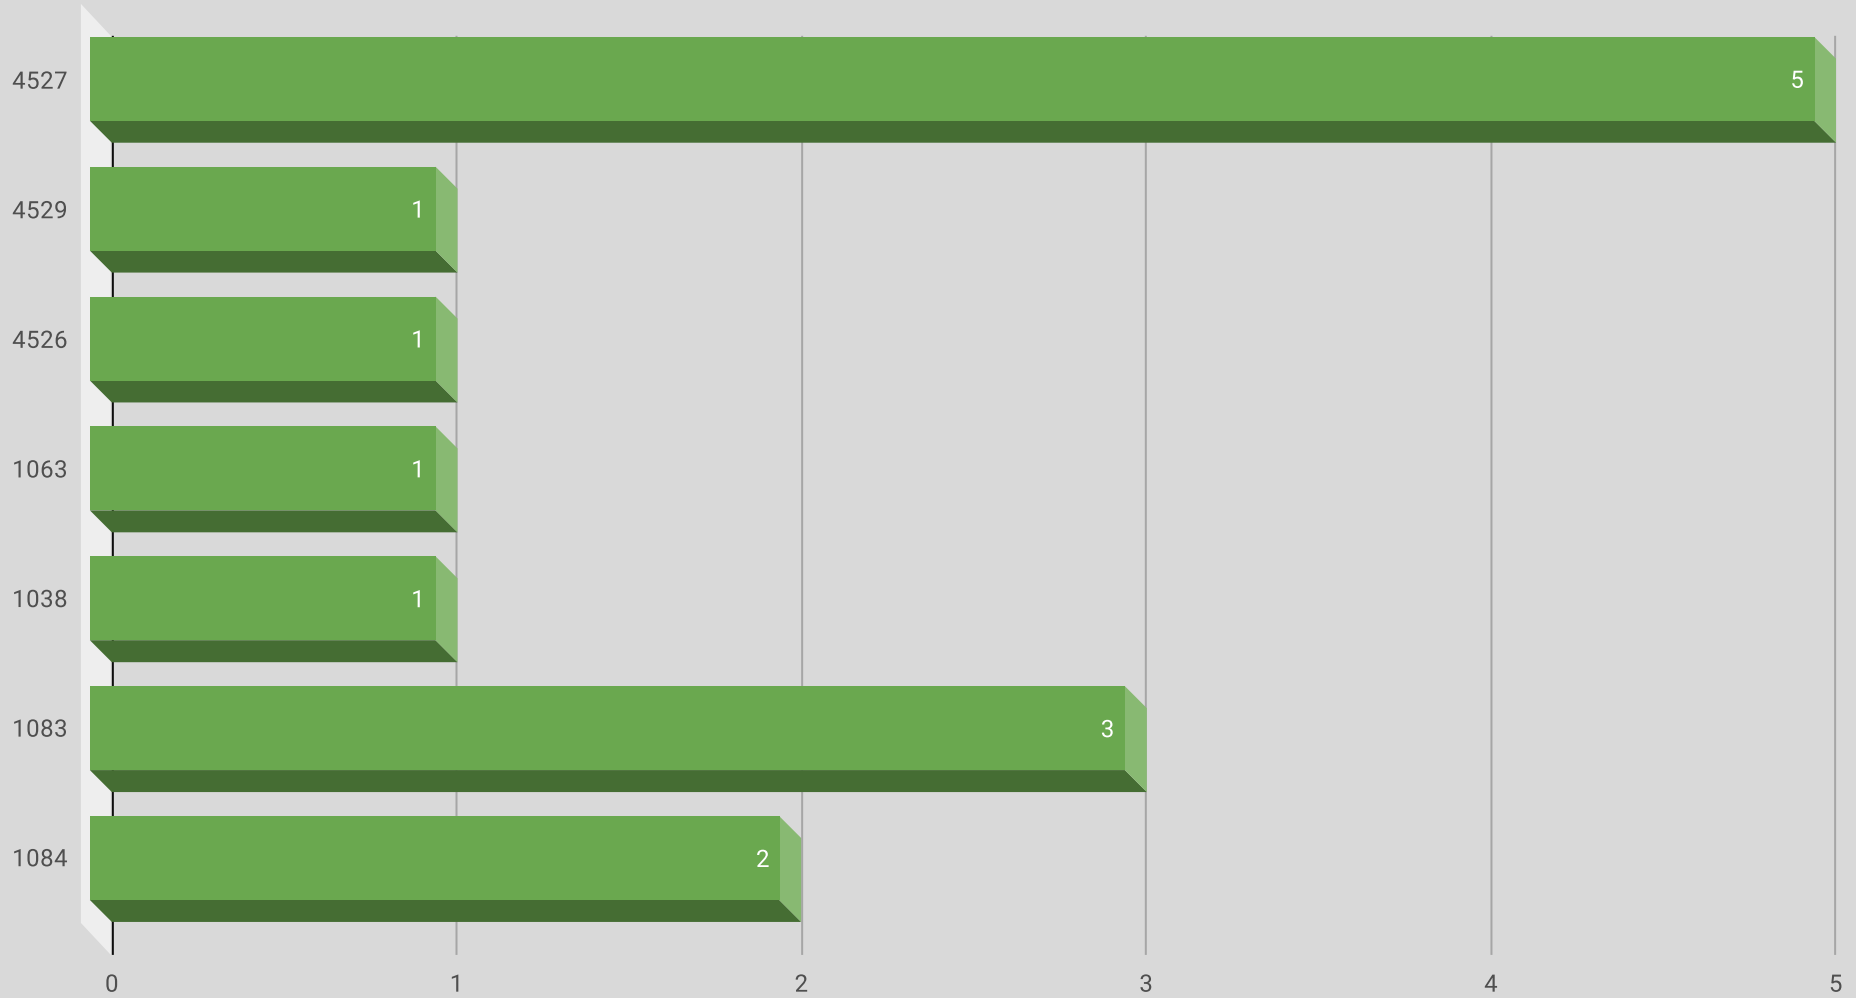

May 24 - 30, 2021

LOCATION	PREMISE	OFFENSE	ADDRESS	City	DATE	MONTH	TIME	REPORTING AREA	SERVICE #
PUBLIC STREET	Highway, Street, Alley ETC	ROBBERY	7300 FAIR OAKS AVE	Dallas, TX	5/26/2021	May	4:50:00 AM	4527	092681-2021
CROSS CREEK	Apartment Parking Lot	THEFT FROM MOTOR VEHICLE	6033 E NORTHWEST HWY	Dallas, TX	5/26/2021	May	6:30:00 PM	4529	092984-2021
ECHO @ MIDTOWN	Apartment Parking Lot	UUMV	7117 HOLLY HILL DR	Dallas, TX	5/27/2021	May	10:30:00 PM	4526	093847-2021
WILDFLOWER	Apartment Residence	THEFT FROM MOTOR VEHICLE	8515 PARK LN	Dallas, TX	5/27/2021	May	12:00:00 AM	4527	807073-2021
SPINE VUE	Parking (Business)	UUMV	8440 WALNUT HILL LN	Dallas, TX	5/27/2021	May	6:50:00 AM	1063	093258-2021
ALTA MIDTOWN PARK	Apartment Residence	THEFT FROM MOTOR VEHICLE	8107 MANDERVILLE LN	Dallas, TX	5/27/2021	May	12:00:00 AM	1038	093110-2021
WILDFLOWER	Apartment Complex/Building	AGG ASSAULT	8515 PARK LN	Dallas, TX	5/28/2021	May	3:18:00 AM	4527	093493-2021
FLATS AT PARK LANE	Apartment Parking Lot	UUMV	8088 PARK LN	Dallas, TX	5/28/2021	May	3:00:00 AM	1083	093542-2021
EDDIE BAUER	Department/Discount Store	BURGLARY-BUSINESS	8020 PARK LN	Dallas, TX	5/28/2021	May	10:20:00 PM	1083	094360-2021
TOWNE CENTER	Apartment Parking Lot	THEFT FROM MOTOR VEHICLE	8620 PARK LN	Dallas, TX	5/28/2021	May	3:00:00 PM	1084	094412-2021
WILDFLOWER	Apartment Complex/Building	AGG ASSAULT	8515 PARK LN	Dallas, TX	5/28/2021	May	3:18:00 AM	4527	093493-2021
WILDFLOWER	Apartment Complex/Building	AGG ASSAULT	6031 PINELAND DR	Dallas, TX	5/28/2021	May	9:50:00 PM	4527	094079-2021
TOWNE CENTER	Apartment Parking Lot	UUMV	8620 PARK LN	Dallas, TX	5/29/2021	May	3:15:00 PM	1084	094476-2021
OLD NAVY	Parking Lot (All Others)	UUMV	8080 PARK LN	Dallas, TX	5/30/2021	May	4:15:00 PM	1083	095232-2021

NIBRS Offense by Reporting Area

NIBRS Offense by Property

WEEKLY COMPARISON

■ Total Incidents ■ Violent Incidents