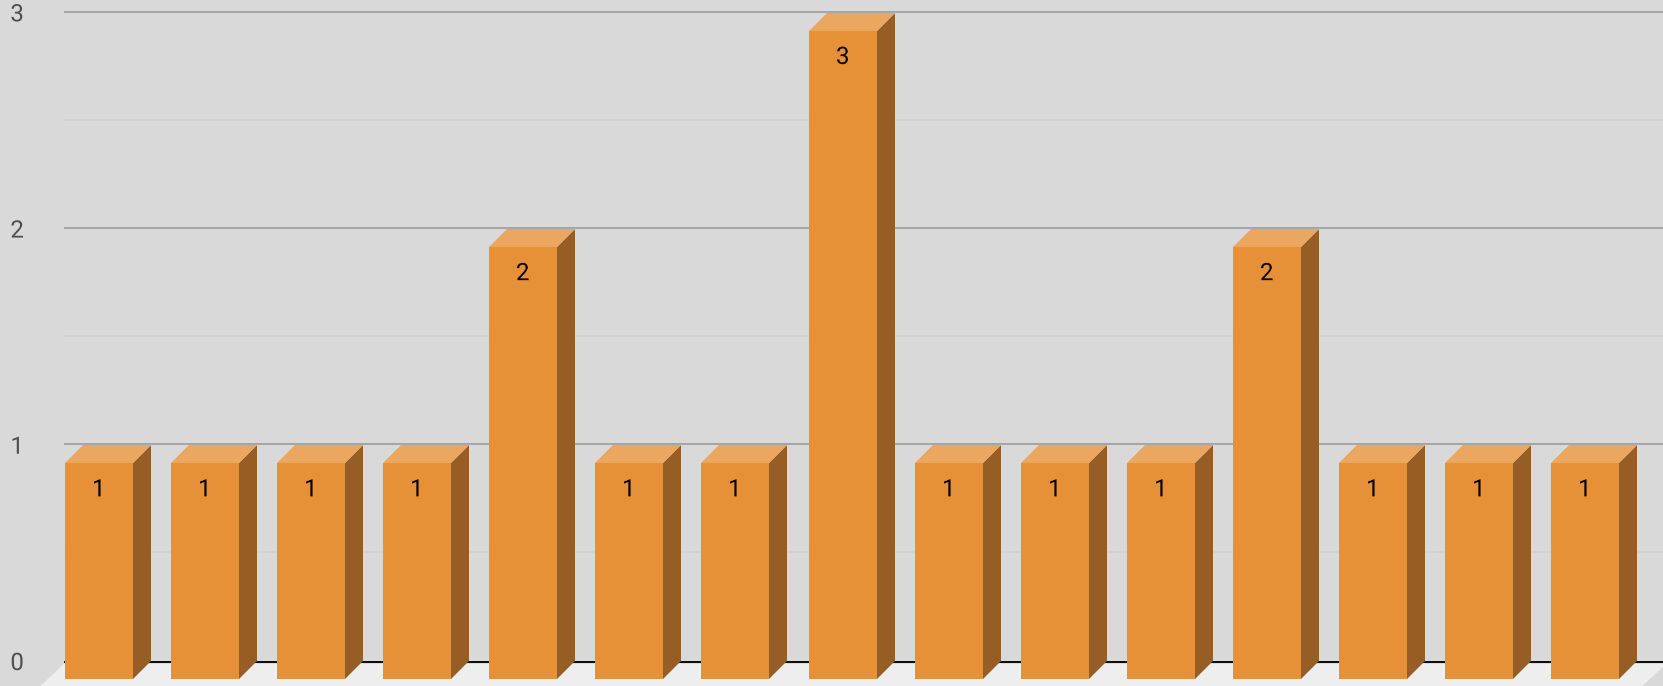

Count of OFFENSE

Count of OFFENSE

NIBRS Offense by Reporting Area

NIBRS Offense by Property

Domain at Midtown Park
Shops At Park Lane
Timber Creek
Seven Eleven
Highway, Street, Alley ETC
Town Center Apts
Cross Creek Apts
Biltmore Apts
Starbucks
Heart House
Stratford Hill
The Pearl at Midtown
Three Fountains
Rapid Check Cashing
Melody Parc Apts

WEEKLY COMPARISON

■ Total Incidents ■ Violent Incidents