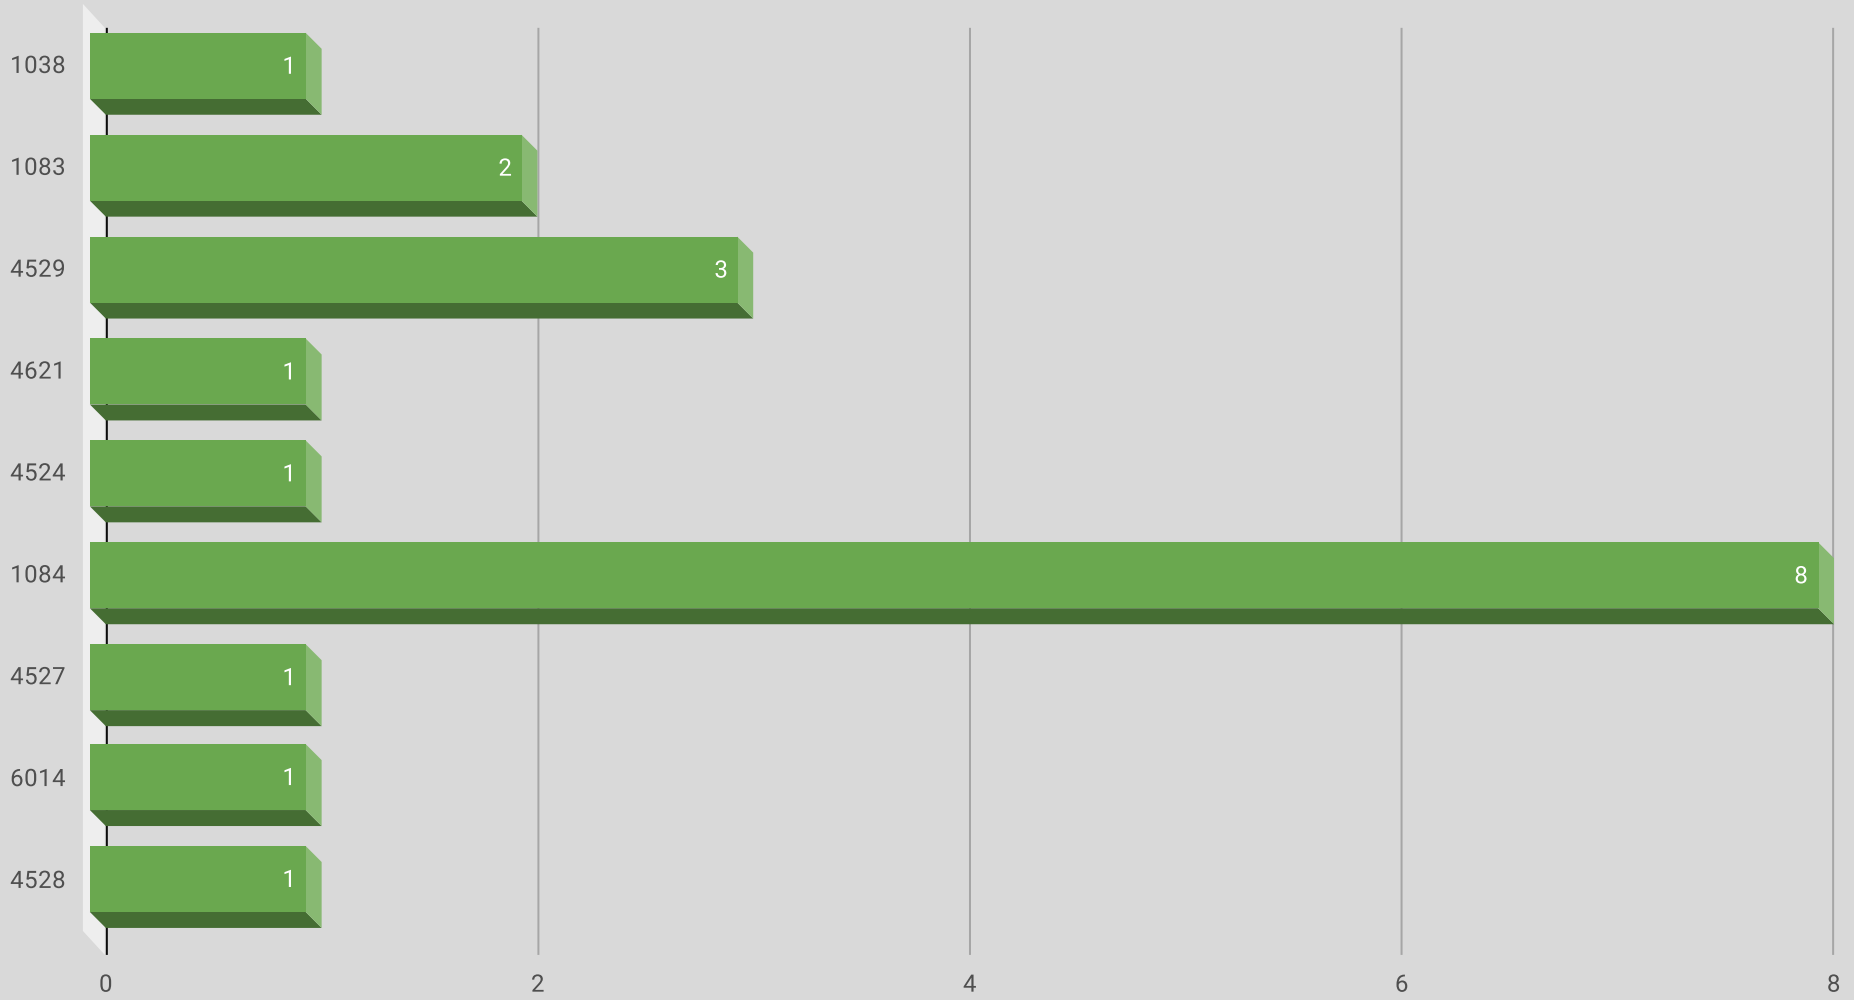

Count of OFFENSE

Count of OFFENSE

NIBRS Offense by Reporting Area

NIBRS Offense by Property

Domain at Midtown Park
Shops At Park Lane
Timber Creek
Seven Eleven
Highway, Street, Alley ETC
Town Center Apts
Cross Creek Apts
Biltmore Apts
Starbucks
Heart House
Stratford Hill
The Pearl at Midtown
Three Fountains
Rapid Check Cashing
Melody Parc Apts

WEEKLY COMPARISON

■ Total Incidents ■ Violent Incidents