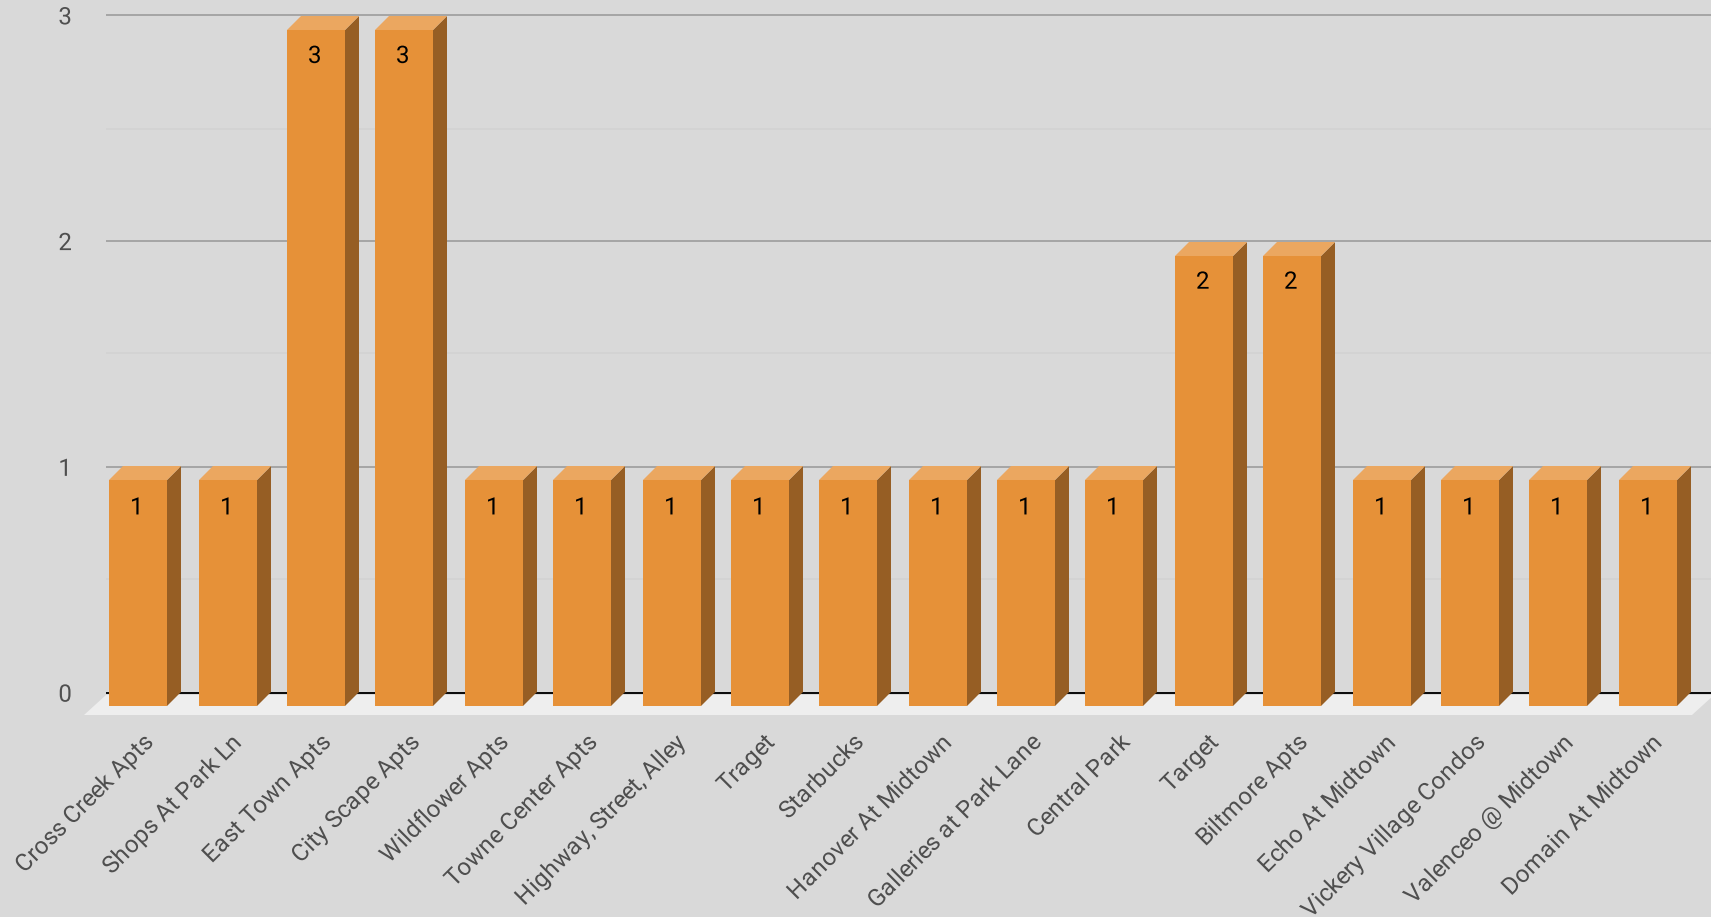

NIBRS Offense by Property