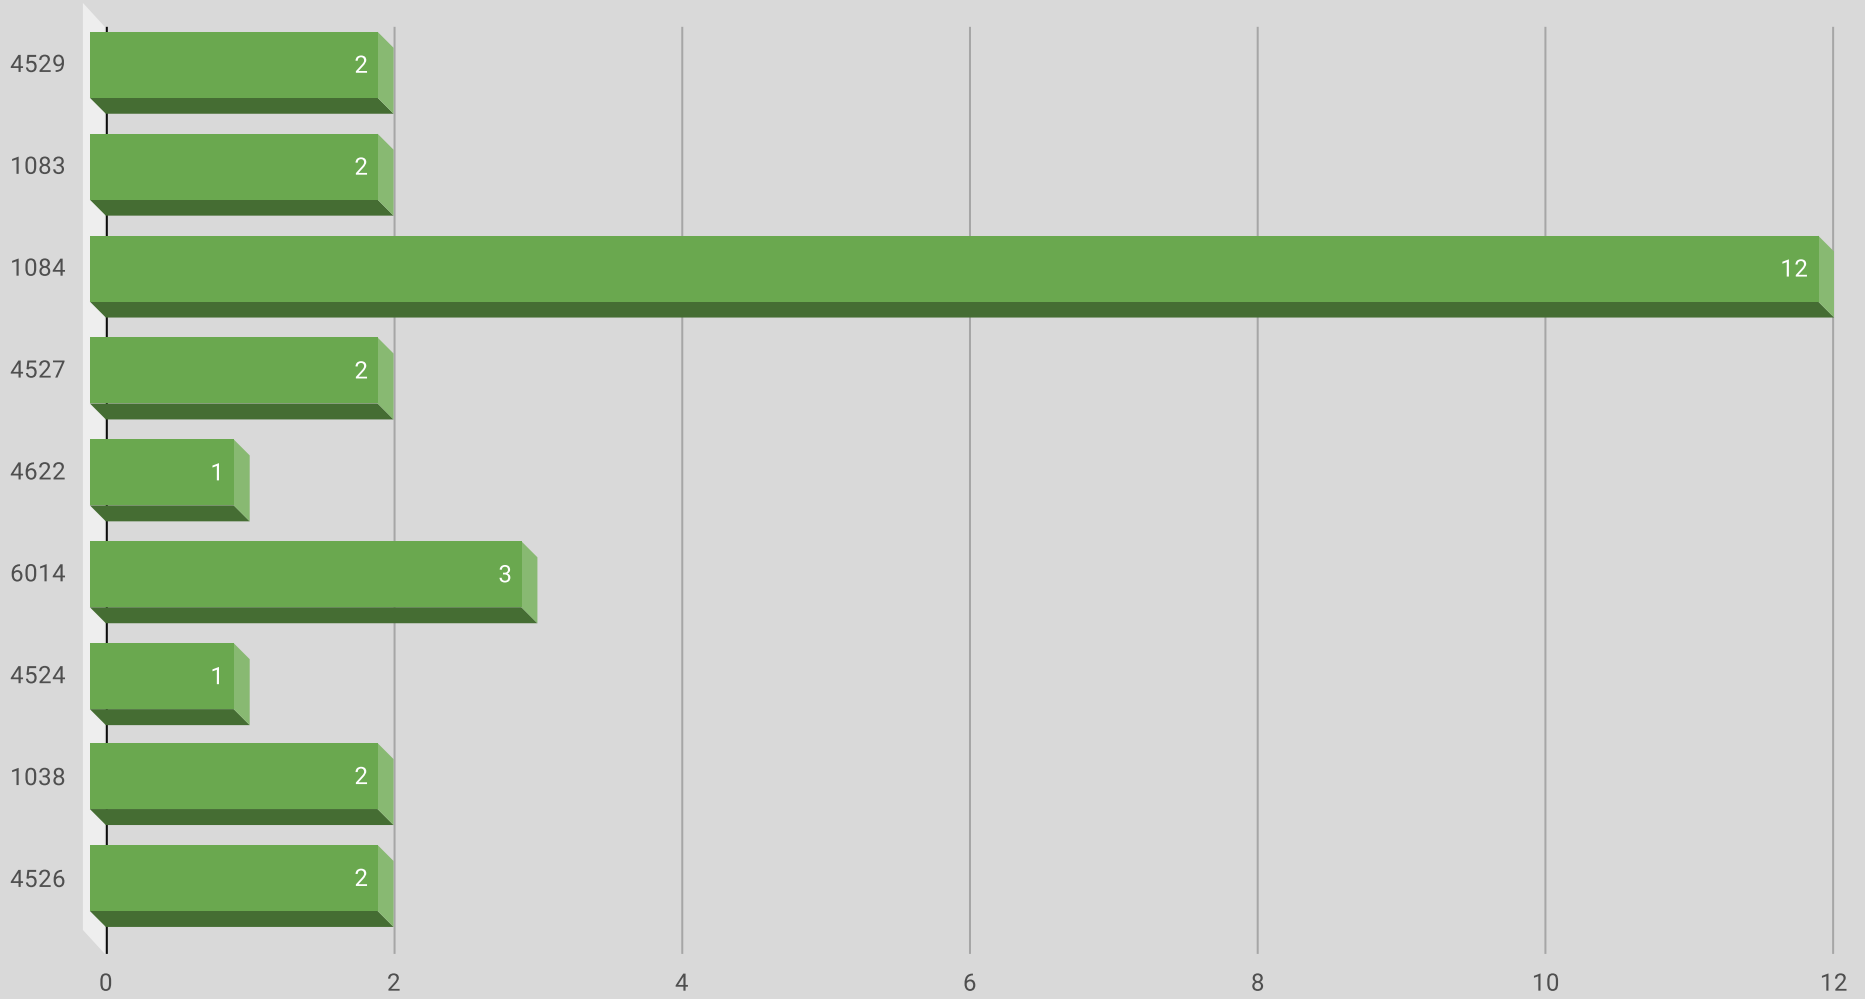

NIBRS Offense by Reporting Area