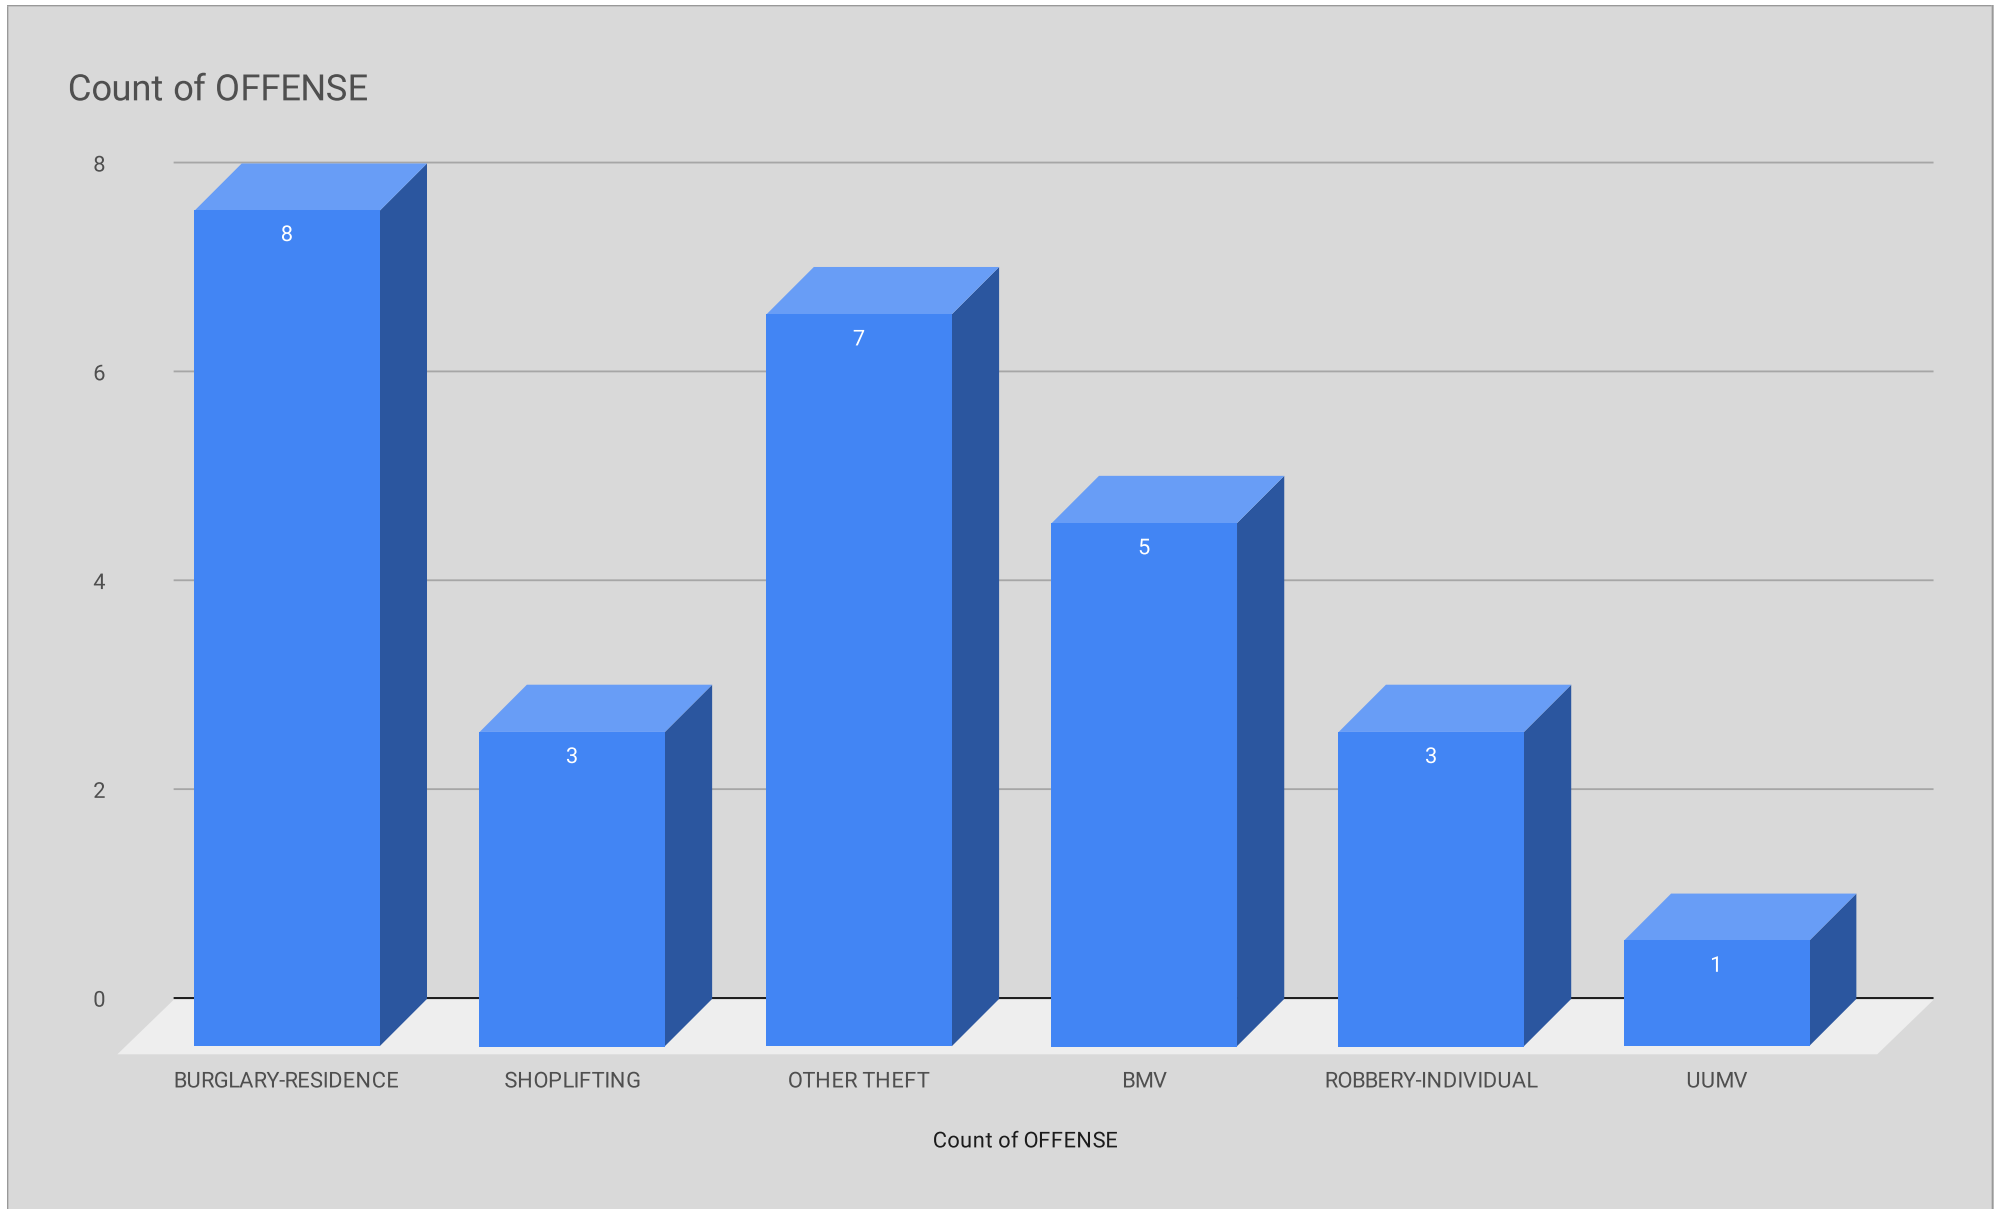

VM Weekly Crime Stats 08-09-21 to 08-15-21

LOCATION	PREMISE	OFFENSE	ADDRESS	DATE	TIME	REPORTING	
						AREA	SERVICE #
Cross Creek Apts	Apartment Residence	BURGLARY-RESIDENCE	6033 E NORTHWEST HWY	8/9/2021	3:36:00 PM	4529	142583-2021
Shops At Park Ln	Retail Store	SHOPLIFTING	8170 PARK LN	8/9/2021	12:59:00 PM	1083	810220-2021
East Town Apts	Apartment Residence	BURGLARY-RESIDENCE	6415 MELODY LN	8/10/2021	6:50:00 PM	1084	143627-2021
City Scape Apts	Apartment Residence	OTHER THEFT	6467 MELODY LN	8/10/2021	1:00:00 PM	1084	150111-2021
Wildflower Apts	Apartment Residence	BURGLARY-RESIDENCE	6031 PINELAND DR	8/10/2021	8:00:00 AM	4527	142997-2021
Towne Center Apts	Apartment Complex/Building	BMV	8620 PARK LN	8/11/2021	1:00:00 AM	1084	143876-2021
Highway, Street, Alley	Highway, Street, Alley ETC	BMV	6550 SHADY BROOK LN	8/11/2021	3:00:00 PM	4622	146381-2021
East Town Apts	Apartment Parking Lot	ROBBERY-INDIVIDUAL	6415 MELODY LN	8/11/2021	10:00:00 PM	1084	153708-2021
Traget	Retail Store	OTHER THEFT	6419 SKILLMAN ST	8/11/2021	2:00:00 PM	6014	810158-2021
Starbucks	Outdoor Area Public/Private	OTHER THEFT	5905 E NORTHWEST HWY	8/11/2021	2:15:00 PM	4529	143923-2021
Hanover At Midtown	Apartment Complex/Building	OTHER THEFT	8230 MEADOW RD	8/12/2021	5:00:00 PM	4524	153778-2021
East Town Apts	Apartment Residence	BURGLARY-RESIDENCE	6415 MELODY LN	8/12/2021	8:00:00 PM	1084	147525-2021
Galleries at Park Lane	Apartment Parking Lot	BMV	8130 PARK LN	8/13/2021	4:00:00 PM	1083	146411-2021
Central Park	Apartment Residence	BURGLARY-RESIDENCE	8325 MEADOW RD	8/13/2021	12:50:00 PM	1038	145151-2021
Target	Retail Store	SHOPLIFTING	6419 SKILLMAN ST	8/13/2021	6:15:00 PM	6014	810673-2021
City Scape Apts	Apartment Parking Lot	OTHER THEFT	6466 RIDGECREST RD	8/14/2021	8:20:00 AM	1084	145806-2021
Biltmore Apts	Apartment Parking Lot	ROBBERY-INDIVIDUAL	6305 MELODY LN	8/14/2021	12:25:00 AM	1084	145614-2021
City Scape Apts	Apartment Residence	BURGLARY-RESIDENCE	6467 MELODY LN	8/14/2021	8:00:00 AM	1084	145889-2021
Biltmore Apts	Apartment Parking Lot	BMV	6033 MELODY LN	8/14/2021	1:30:00 PM	1084	147027-2021
Echo At Midtown	Apartment Complex/Building	ROBBERY-INDIVIDUAL	7131 HOLLY HILL DR	8/14/2021	9:30:00 PM	4526	147578-2021
Target	Retail Store	SHOPLIFTING	6419 SKILLMAN ST	8/14/2021	2:42:00 PM	6014	810634-2021
Vickery Village Condos	Apartment Residence	BURGLARY-RESIDENCE	5750 PHOENIX DR	8/14/2021	8:00:00 AM	4526	150106-2021
Valenceo @ Midtown	Apartment Complex/Building	UUMV	7222 FAIR OAKS AVE	8/15/2021	10:00:00 PM	4527	156327-2021
Domain At Midtown	Apartment Complex/Building	BURGLARY-RESIDENCE	8189 MIDTOWN BLVD	8/15/2021	10:00:00 PM	1038	147315-2021
East Town Apts	Apartment Complex/Building	OTHER THEFT	6415 MELODY LN	8/15/2021	4:00:00 AM	1084	146683-2021
EASTRIDGE III TOWNHOMES	Town Homes Parking Lot	OTHER THEFT	6738 EASTRIDGE DR	8/15/2021	7:00:00 PM	1084	151840-2021
Rhe Pearl At Midtown	Apartment Parking Lot	BMV	6008 RIDGECREST RD	8/15/2021	5:00:00 AM	1084	147318-2021