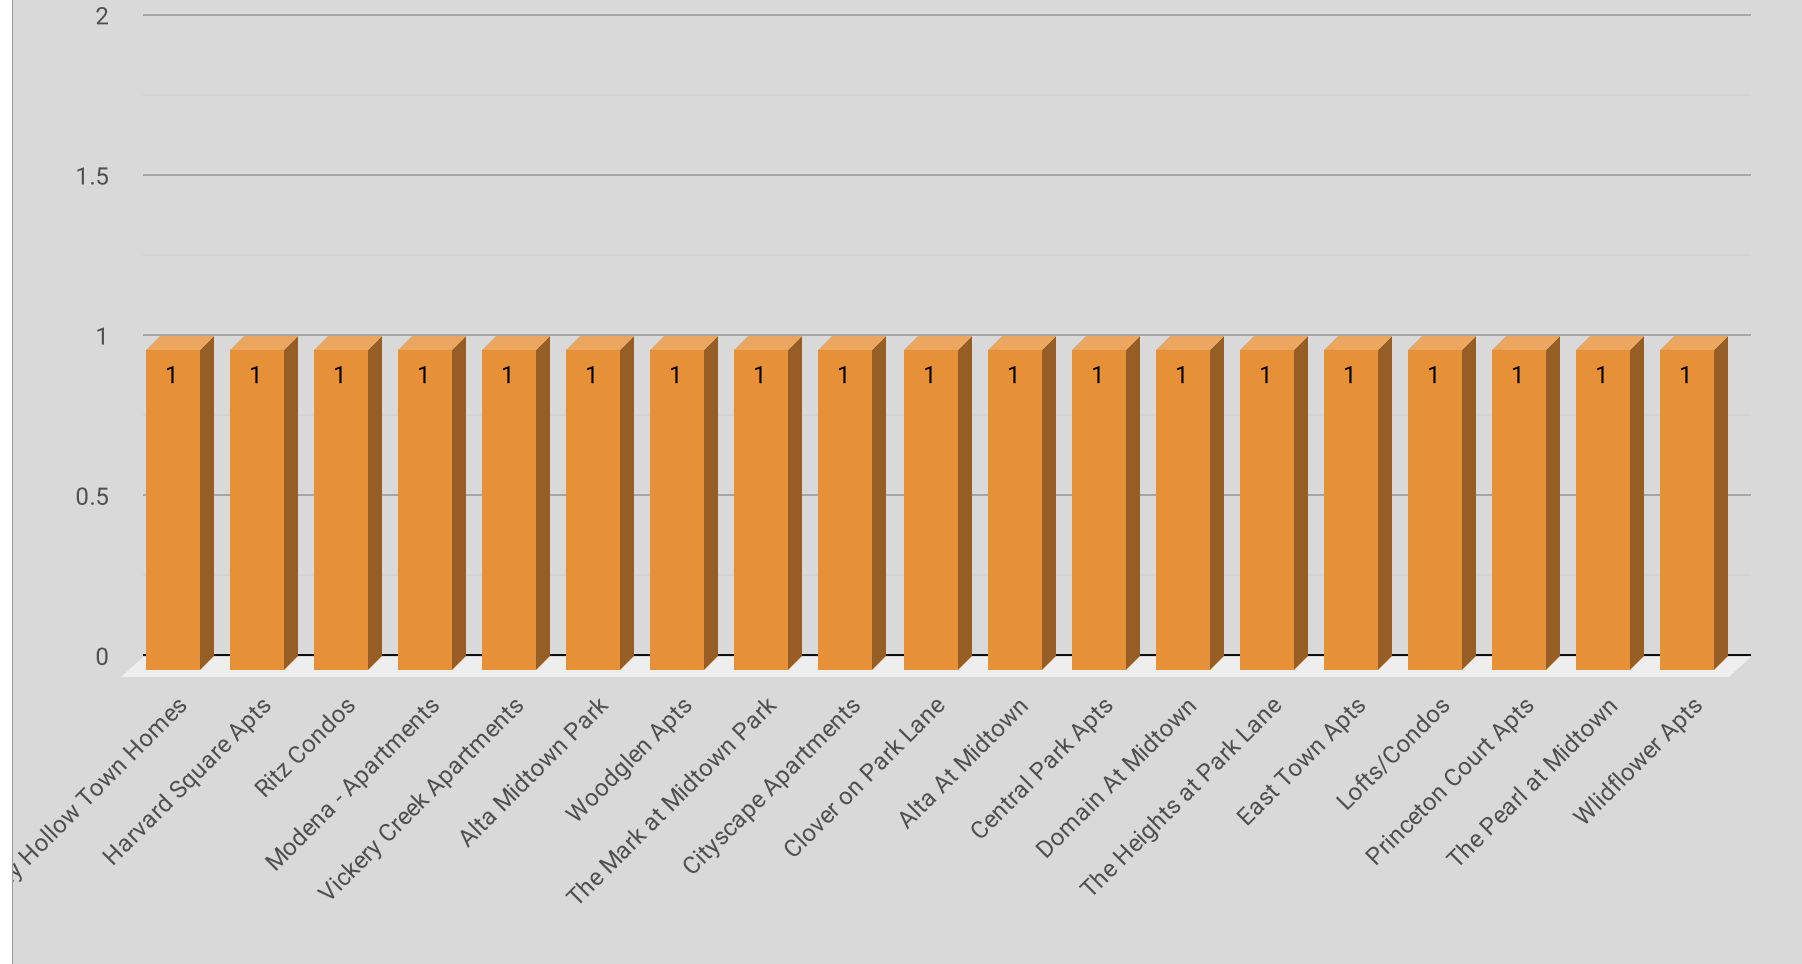

NIBRS Offense by Property