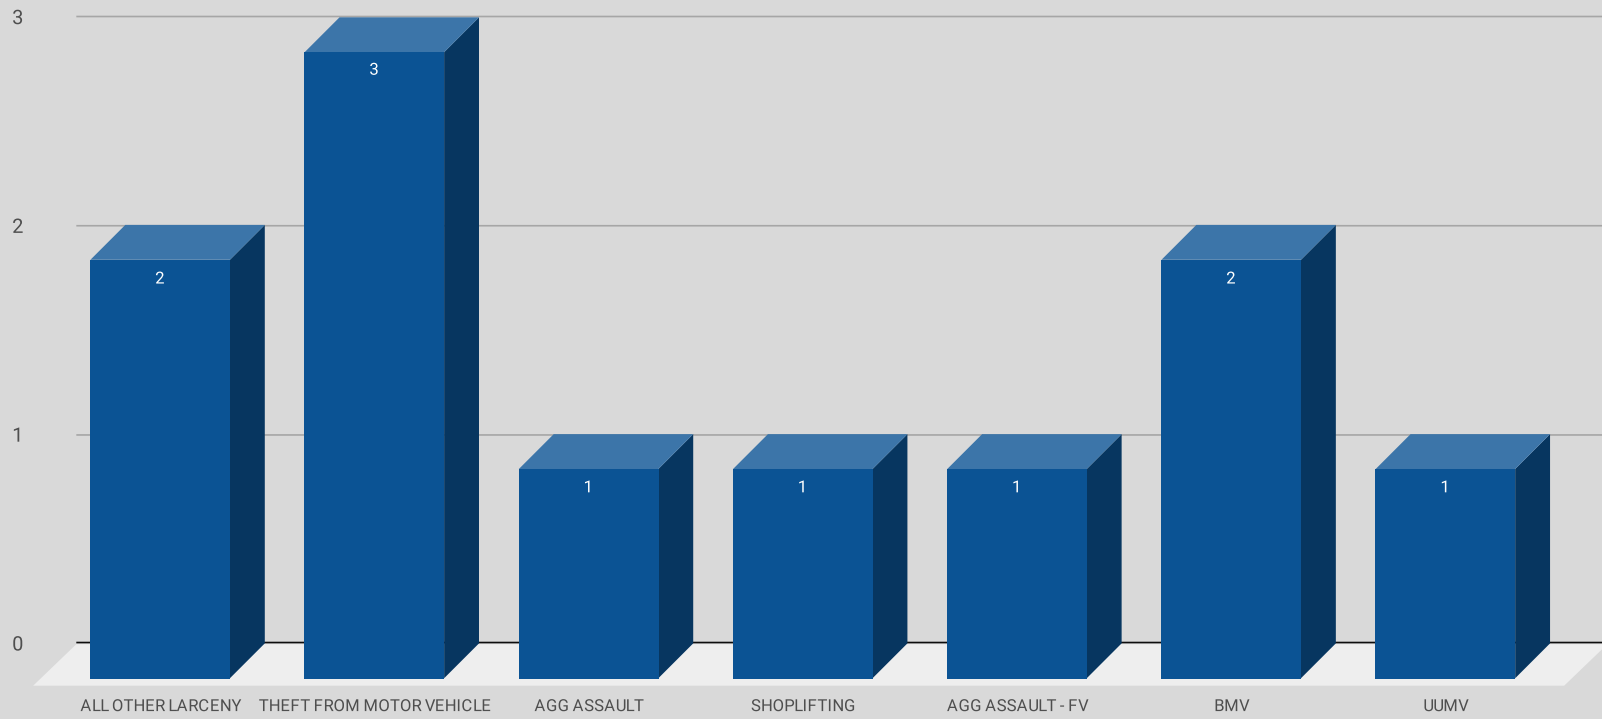

NIBRS by Type