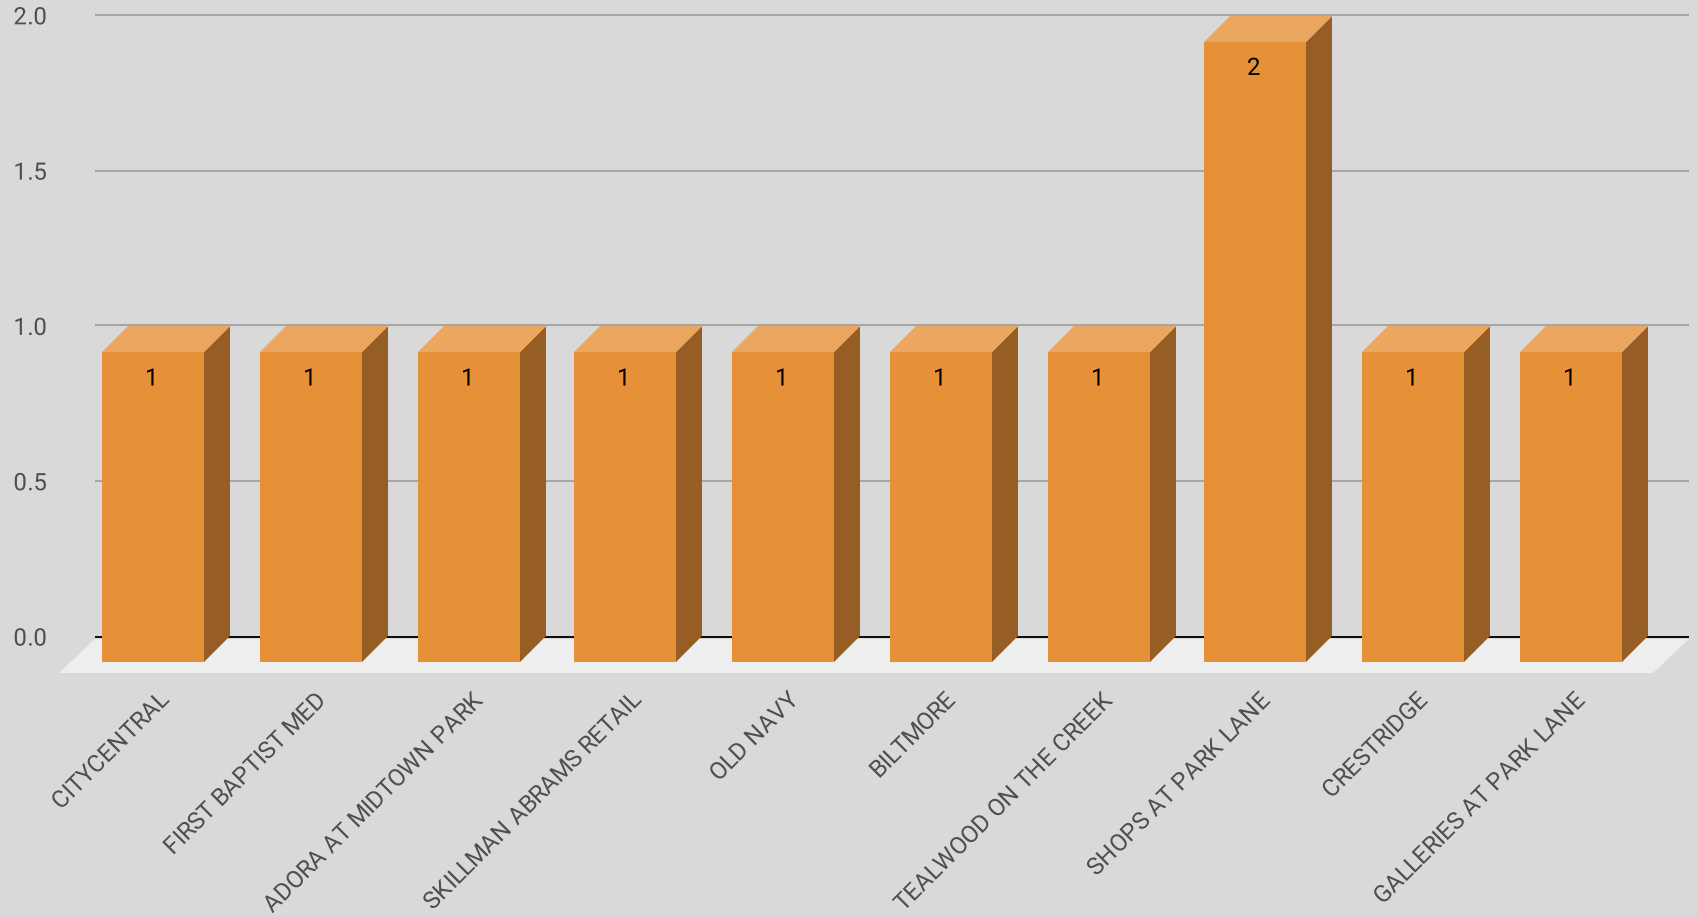

Sept 7 - 13, 2020

LOCATION	PREMISE	OFFENSE	ADDRESS	DATE	TIME	REPORTING AREA	SERVICE #
CITYCENTRAL	Apartment Complex/Building	ALL OTHER LARCENY	7407 FAIR OAKS AVE	9/8/2020	4:56:00 AM	1063	159543-2020
FIRST BAPTIST MED CENTER	Parking (Business)	THEFT FROM MOTOR VEHICLE	8111 MEADOW RD	9/8/2020	10:45:00 PM	1038	160198-2020
ADORA AT MIDTOWN PARK	Parking (Business)	THEFT FROM MOTOR VEHICLE	8130 MEADOW RD	9/9/2020	6:00:00 AM	4524	160322-2020
SKILLMAN ABRAMS RETAIL	Parking (Business)	AGG ASSAULT	6751 ABRAMS RD	9/9/2020	2:43:00 PM	6014	160553-2020
OLD NAVY	Retail Store	SHOPLIFTING	8170 PARK LN	9/9/2020	6:18:00 PM	1083	810907-2020
BILTMORE	Apartment Complex/Building	AGG ASSAULT - FV	6207 MELODY LN	9/9/2020	9:30:00 PM	1084	160792-2020
TEALWOOD ON THE CREEK	Apartment Parking Lot	THEFT FROM MOTOR VEHICLE	6050 MELODY LN	9/11/2020	8:00:00 AM	1084	161648-2020
SHOPS AT PARK LANE	Parking Lot (All Others)	BMV	8050 PARK LN	9/12/2020	2:32:00 PM	1083	162543-2020
SHOPS AT PARK LANE	Apartment Complex/Building	UUMV	8550 PARK LN	9/13/2020	1:30:00 AM	1084	163001-2020
CRESTRIDGE	Apartment Complex/Building	ALL OTHER LARCENY	6417 RIDGECREST RD	9/13/2020	2:00:00 AM	1084	163006-2020
GALLERIES AT PARK LANE	Apartment Parking Lot	BMV	8110 PARK LN	9/13/2020	11:00:00 PM	1083	163775-2020

NIBRS by Type

NIBRS Offense by Reporting Area

NIBRS Offense by Property

WEEKLY COMPARISON

■ Total Incidents ■ Violent Incidents