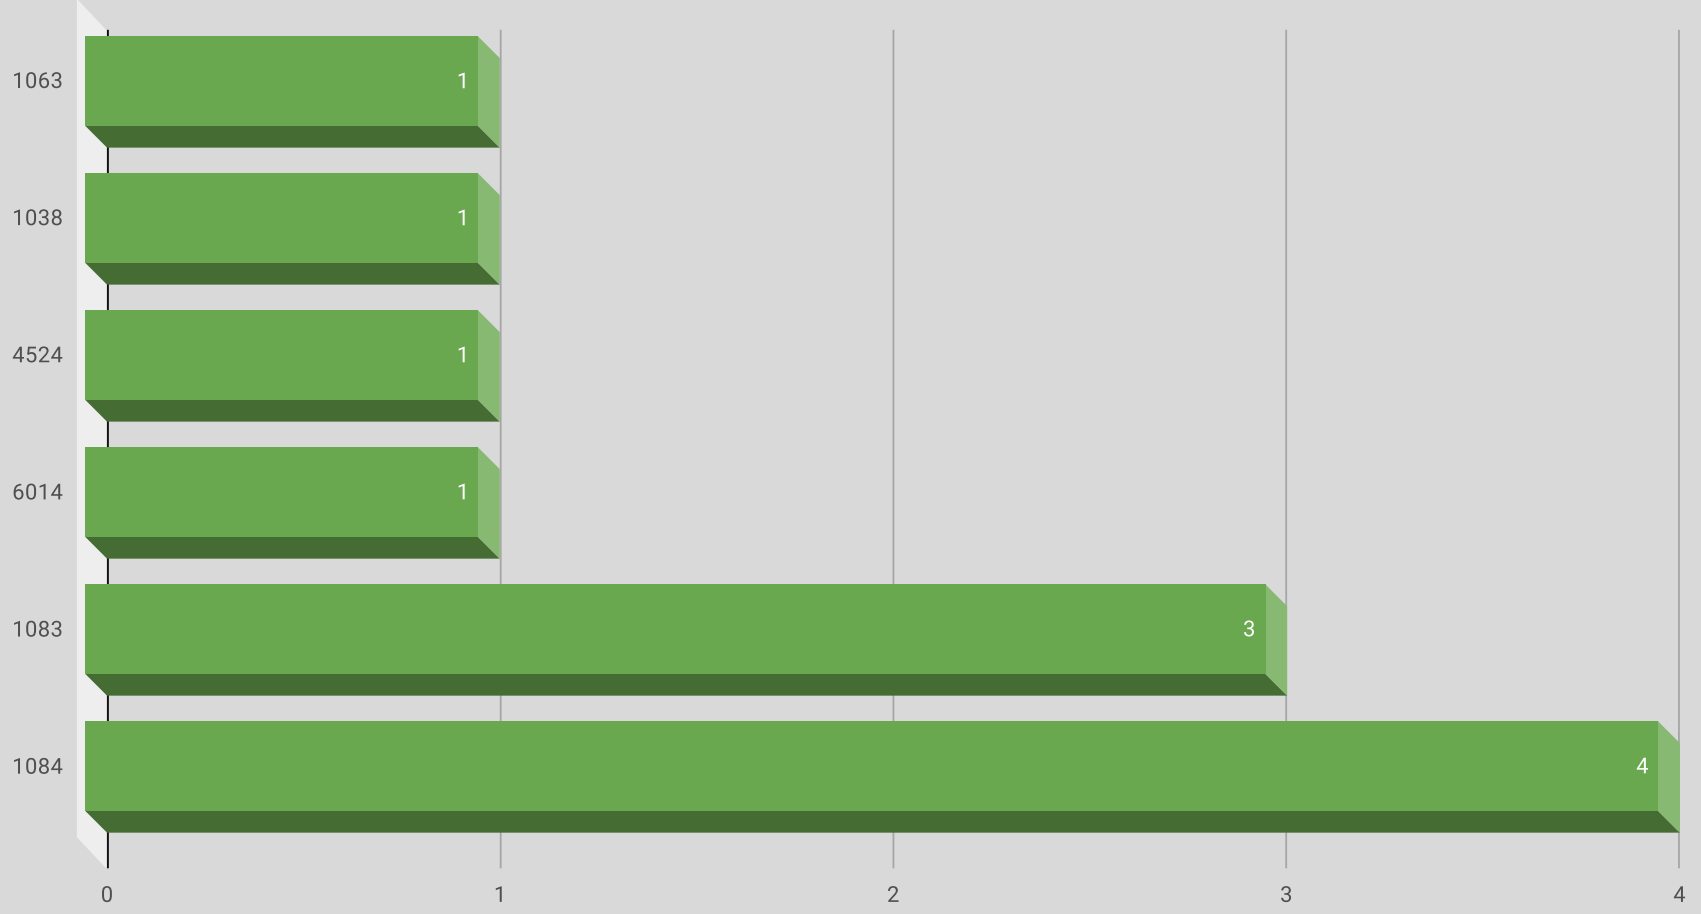

Sept 7 - 13, 2020

LOCATION	PREMISE	OFFENSE	ADDRESS	DATE	TIME	REPORTING AREA	SERVICE #
CITYCENTRAL	Apartment Complex/Building	ALL OTHER LARCENY	7407 FAIR OAKS AVE	9/8/2020	4:56:00 AM	1063	159543-2020
FIRST BAPTIST MED CENTER	Parking (Business)	THEFT FROM MOTOR VEHICLE	8111 MEADOW RD	9/8/2020	10:45:00 PM	1038	160198-2020
ADORA AT MIDTOWN PARK	Parking (Business)	THEFT FROM MOTOR VEHICLE	8130 MEADOW RD	9/9/2020	6:00:00 AM	4524	160322-2020
SKILLMAN ABRAMS RETAIL	Parking (Business)	AGG ASSAULT	6751 ABRAMS RD	9/9/2020	2:43:00 PM	6014	160553-2020
OLD NAVY	Retail Store	SHOPLIFTING	8170 PARK LN	9/9/2020	6:18:00 PM	1083	810907-2020
BILTMORE	Apartment Complex/Building	AGG ASSAULT - FV	6207 MELODY LN	9/9/2020	9:30:00 PM	1084	160792-2020
TEALWOOD ON THE CREEK	Apartment Parking Lot	THEFT FROM MOTOR VEHICLE	6050 MELODY LN	9/11/2020	8:00:00 AM	1084	161648-2020
SHOPS AT PARK LANE	Parking Lot (All Others)	BMV	8050 PARK LN	9/12/2020	2:32:00 PM	1083	162543-2020
SHOPS AT PARK LANE	Apartment Complex/Building	UUMV	8550 PARK LN	9/13/2020	1:30:00 AM	1084	163001-2020
CRESTRIDGE	Apartment Complex/Building	ALL OTHER LARCENY	6417 RIDGECREST RD	9/13/2020	2:00:00 AM	1084	163006-2020
GALLERIES AT PARK LANE	Apartment Parking Lot	BMV	8110 PARK LN	9/13/2020	11:00:00 PM	1083	163775-2020

NIBRS by Type

NIBRS Offense by Reporting Area

NIBRS Offense by Property

WEEKLY COMPARISON

■ Total Incidents ■ Violent Incidents