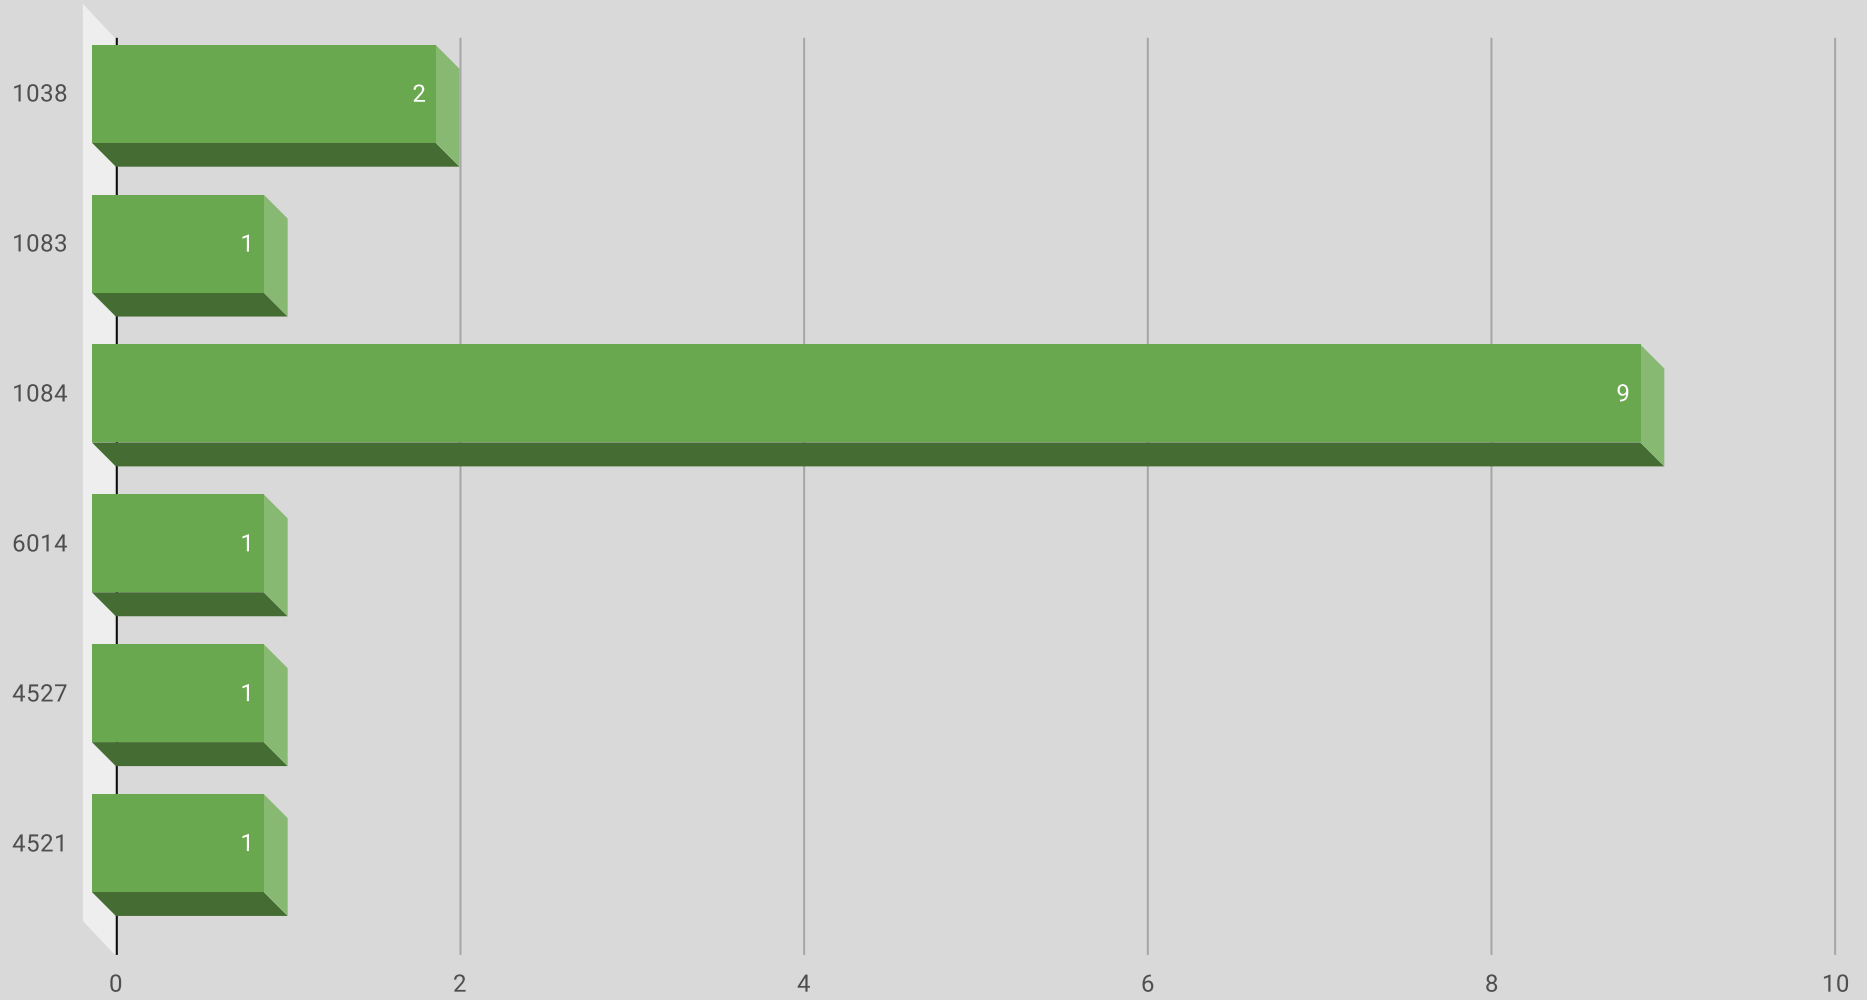

Oct 5 - 11, 2020

LOCATION	PREMISE	OFFENSE	ADDRESS	DATE	TIME	REPORTING AREA	SERVICE #
DOMAIN AT MIDTOWN	Apartment Parking Lot	UUMV	8169 MIDTOWN BLVD	10/5/2020	12:45:00 PM	1038	177438-2020
SHOPS AT PARK LANE	Shopping Mall	ALL OTHER LARCENY	8080 PARK LN	10/5/2020	7:53:00 PM	1083	812176-2020
BILTMORE	Apartment Residence	BURGLARY	6333 MELODY LN	10/6/2020	1:15:00 PM	1084	178147-2020
CITYSCAPE	Apartment Parking Lot	UUMV	6467 MELODY LN	10/6/2020	11:45:00 PM	1084	178626-2020
VERANDA @ MIDTOWN	Apartment Parking Lot	ROBBERY	6543 MELODY LN	10/7/2020	9:00:00 PM	1084	179537-2020
VERANDA @ MIDTOWN	Apartment Parking Lot	UUMV	6543 MELODY LN	10/8/2020	9:30:00 AM	1084	179813-2020
TOWNE CENTER	Apartment Parking Lot	THEFT FROM MOTOR VEHICLE	8620 PARK LN	10/8/2020	10:00:00 PM	1084	180112-2020
DOMAIN AT MIDTOWN	Apartment Parking Lot	THEFT FROM MOTOR VEHICLE	8177 MIDTOWN BLVD	10/8/2020	10:00:00 PM	1038	812369-2020
RAMBLEWOOD/SUNCHASE	Apartment Complex/Building	AGG ASSAULT - FV	6055 RIDGECREST RD	10/8/2020	12:16:00 AM	1084	179117-2020
CITYSCAPE	Apartment Complex/Building	AGG ASSAULT - FV	6467 MELODY LN	10/8/2020	11:28:00 PM	1084	179722-2020
TOWNE CENTER	Apartment Parking Lot	THEFT FROM MOTOR VEHICLE	8620 PARK LN	10/9/2020	8:00:00 PM	1084	180939-2020
BURGER KING	Restaurant/Food Service	BURGLARY-BUSINESS	6749 ABRAMS RD	10/10/2020	1:00:00 AM	6014	180560-2020
WILDFLOWER	Apartment Parking Lot	THEFT OF VEHICLE PARTS	6031 PINELAND DR	10/10/2020	1:30:00 AM	4527	180805-2020
WALMART	Grocery/Supermarket	SHOPLIFTING	6185 RETAIL RD	10/10/2020	4:41:00 PM	4521	180828-2020
CITYSCAPE	Apartment Parking Lot	ALL OTHER LARCENY	6466 RIDGECREST RD	10/11/2020	8:40:00 AM	1084	182134-2020

NIBRS by Type

NIBRS Offense by Reporting Area

NIBRS Offense by Property

WEEKLY COMPARISON

■ Total Incidents ■ Violent Incidents