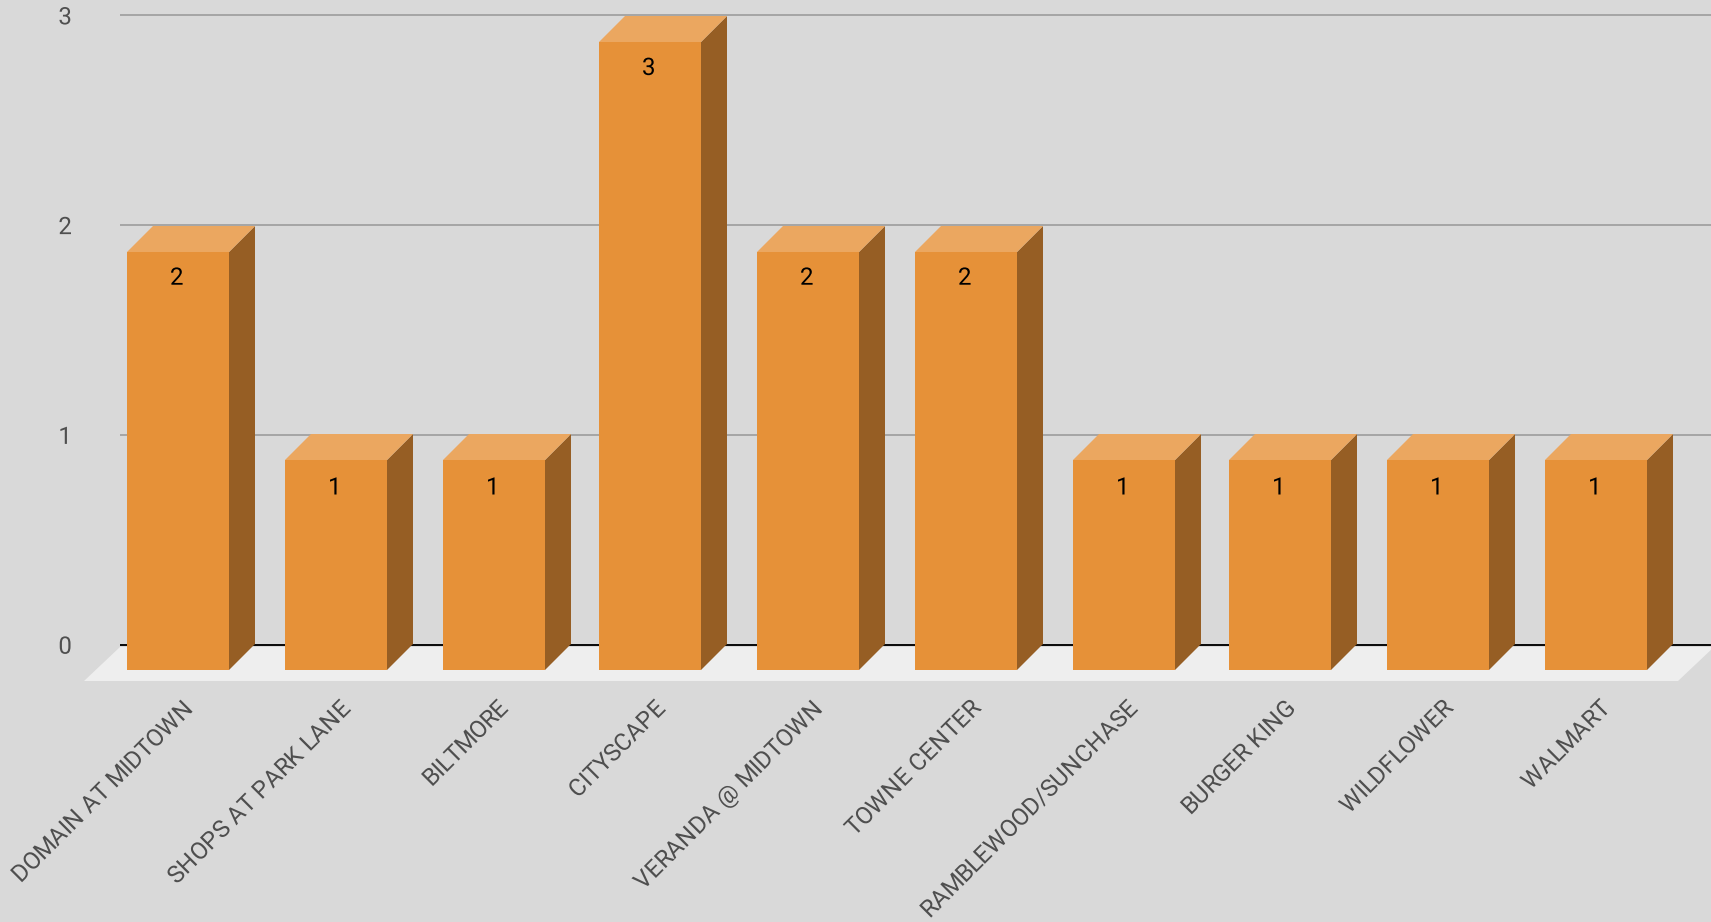

Oct 5 - 11, 2020

LOCATION	PREMISE	OFFENSE	ADDRESS	DATE	TIME	REPORTING AREA	SERVICE #
DOMAIN AT MIDTOWN	Apartment Parking Lot	UUMV	8169 MIDTOWN BLVD	10/5/2020	12:45:00 PM	1038	177438-2020
SHOPS AT PARK LANE	Shopping Mall	ALL OTHER LARCENY	8080 PARK LN	10/5/2020	7:53:00 PM	1083	812176-2020
BILTMORE	Apartment Residence	BURGLARY	6333 MELODY LN	10/6/2020	1:15:00 PM	1084	178147-2020
CITYSCAPE	Apartment Parking Lot	UUMV	6467 MELODY LN	10/6/2020	11:45:00 PM	1084	178626-2020
VERANDA @ MIDTOWN	Apartment Parking Lot	ROBBERY	6543 MELODY LN	10/7/2020	9:00:00 PM	1084	179537-2020
VERANDA @ MIDTOWN	Apartment Parking Lot	UUMV	6543 MELODY LN	10/8/2020	9:30:00 AM	1084	179813-2020
TOWNE CENTER	Apartment Parking Lot	THEFT FROM MOTOR VEHICLE	8620 PARK LN	10/8/2020	10:00:00 PM	1084	180112-2020
DOMAIN AT MIDTOWN	Apartment Parking Lot	THEFT FROM MOTOR VEHICLE	8177 MIDTOWN BLVD	10/8/2020	10:00:00 PM	1038	812369-2020
RAMBLEWOOD/SUNCHASE	Apartment Complex/Building	AGG ASSAULT - FV	6055 RIDGECREST RD	10/8/2020	12:16:00 AM	1084	179117-2020
CITYSCAPE	Apartment Complex/Building	AGG ASSAULT - FV	6467 MELODY LN	10/8/2020	11:28:00 PM	1084	179722-2020
TOWNE CENTER	Apartment Parking Lot	THEFT FROM MOTOR VEHICLE	8620 PARK LN	10/9/2020	8:00:00 PM	1084	180939-2020
BURGER KING	Restaurant/Food Service	BURGLARY-BUSINESS	6749 ABRAMS RD	10/10/2020	1:00:00 AM	6014	180560-2020
WILDFLOWER	Apartment Parking Lot	THEFT OF VEHICLE PARTS	6031 PINELAND DR	10/10/2020	1:30:00 AM	4527	180805-2020
WALMART	Grocery/Supermarket	SHOPLIFTING	6185 RETAIL RD	10/10/2020	4:41:00 PM	4521	180828-2020
CITYSCAPE	Apartment Parking Lot	ALL OTHER LARCENY	6466 RIDGECREST RD	10/11/2020	8:40:00 AM	1084	182134-2020

NIBRS by Type

NIBRS Offense by Reporting Area

NIBRS Offense by Property

WEEKLY COMPARISON

■ Total Incidents ■ Violent Incidents