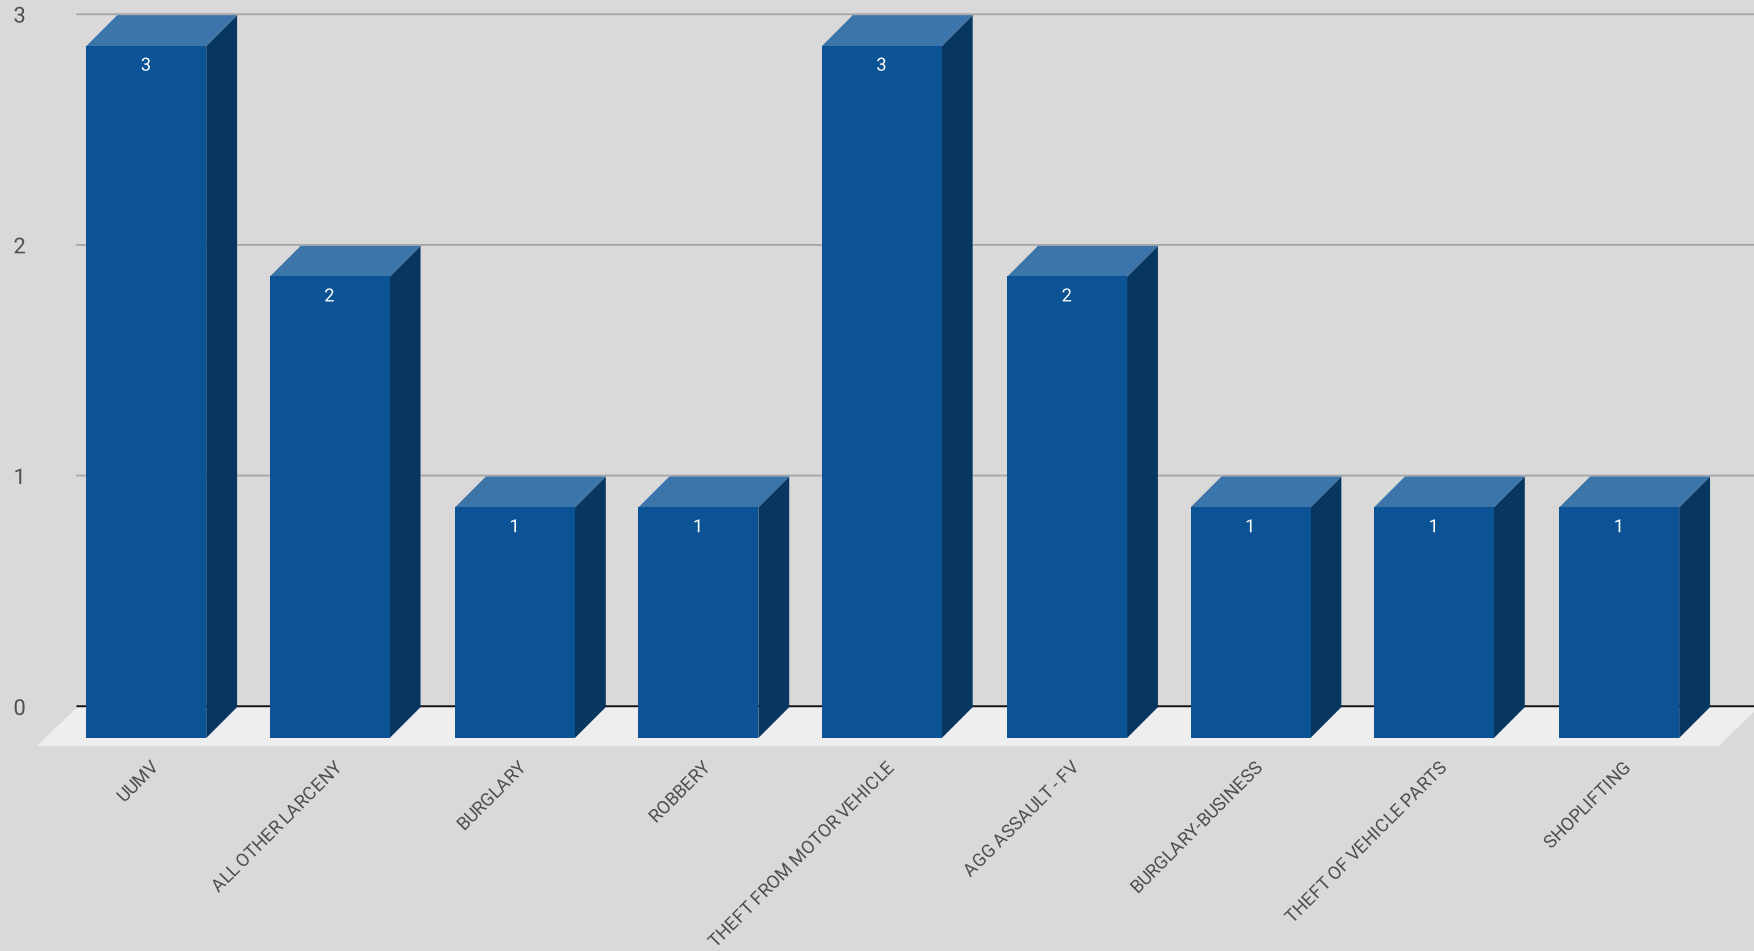

Oct 5 - 11, 2020

LOCATION	PREMISE	OFFENSE	ADDRESS	DATE	TIME	REPORTING AREA	SERVICE #
DOMAIN AT MIDTOWN	Apartment Parking Lot	UUMV	8169 MIDTOWN BLVD	10/5/2020	12:45:00 PM	1038	177438-2020
SHOPS AT PARK LANE	Shopping Mall	ALL OTHER LARCENY	8080 PARK LN	10/5/2020	7:53:00 PM	1083	812176-2020
BILTMORE	Apartment Residence	BURGLARY	6333 MELODY LN	10/6/2020	1:15:00 PM	1084	178147-2020
CITYSCAPE	Apartment Parking Lot	UUMV	6467 MELODY LN	10/6/2020	11:45:00 PM	1084	178626-2020
VERANDA @ MIDTOWN	Apartment Parking Lot	ROBBERY	6543 MELODY LN	10/7/2020	9:00:00 PM	1084	179537-2020
VERANDA @ MIDTOWN	Apartment Parking Lot	UUMV	6543 MELODY LN	10/8/2020	9:30:00 AM	1084	179813-2020
TOWNE CENTER	Apartment Parking Lot	THEFT FROM MOTOR VEHICLE	8620 PARK LN	10/8/2020	10:00:00 PM	1084	180112-2020
DOMAIN AT MIDTOWN	Apartment Parking Lot	THEFT FROM MOTOR VEHICLE	8177 MIDTOWN BLVD	10/8/2020	10:00:00 PM	1038	812369-2020
RAMBLEWOOD/SUNCHASE	Apartment Complex/Building	AGG ASSAULT - FV	6055 RIDGECREST RD	10/8/2020	12:16:00 AM	1084	179117-2020
CITYSCAPE	Apartment Complex/Building	AGG ASSAULT - FV	6467 MELODY LN	10/8/2020	11:28:00 PM	1084	179722-2020
TOWNE CENTER	Apartment Parking Lot	THEFT FROM MOTOR VEHICLE	8620 PARK LN	10/9/2020	8:00:00 PM	1084	180939-2020
BURGER KING	Restaurant/Food Service	BURGLARY-BUSINESS	6749 ABRAMS RD	10/10/2020	1:00:00 AM	6014	180560-2020
WILDFLOWER	Apartment Parking Lot	THEFT OF VEHICLE PARTS	6031 PINELAND DR	10/10/2020	1:30:00 AM	4527	180805-2020
WALMART	Grocery/Supermarket	SHOPLIFTING	6185 RETAIL RD	10/10/2020	4:41:00 PM	4521	180828-2020
CITYSCAPE	Apartment Parking Lot	ALL OTHER LARCENY	6466 RIDGECREST RD	10/11/2020	8:40:00 AM	1084	182134-2020

NIBRS by Type

NIBRS Offense by Reporting Area

NIBRS Offense by Property

WEEKLY COMPARISON

■ Total Incidents ■ Violent Incidents