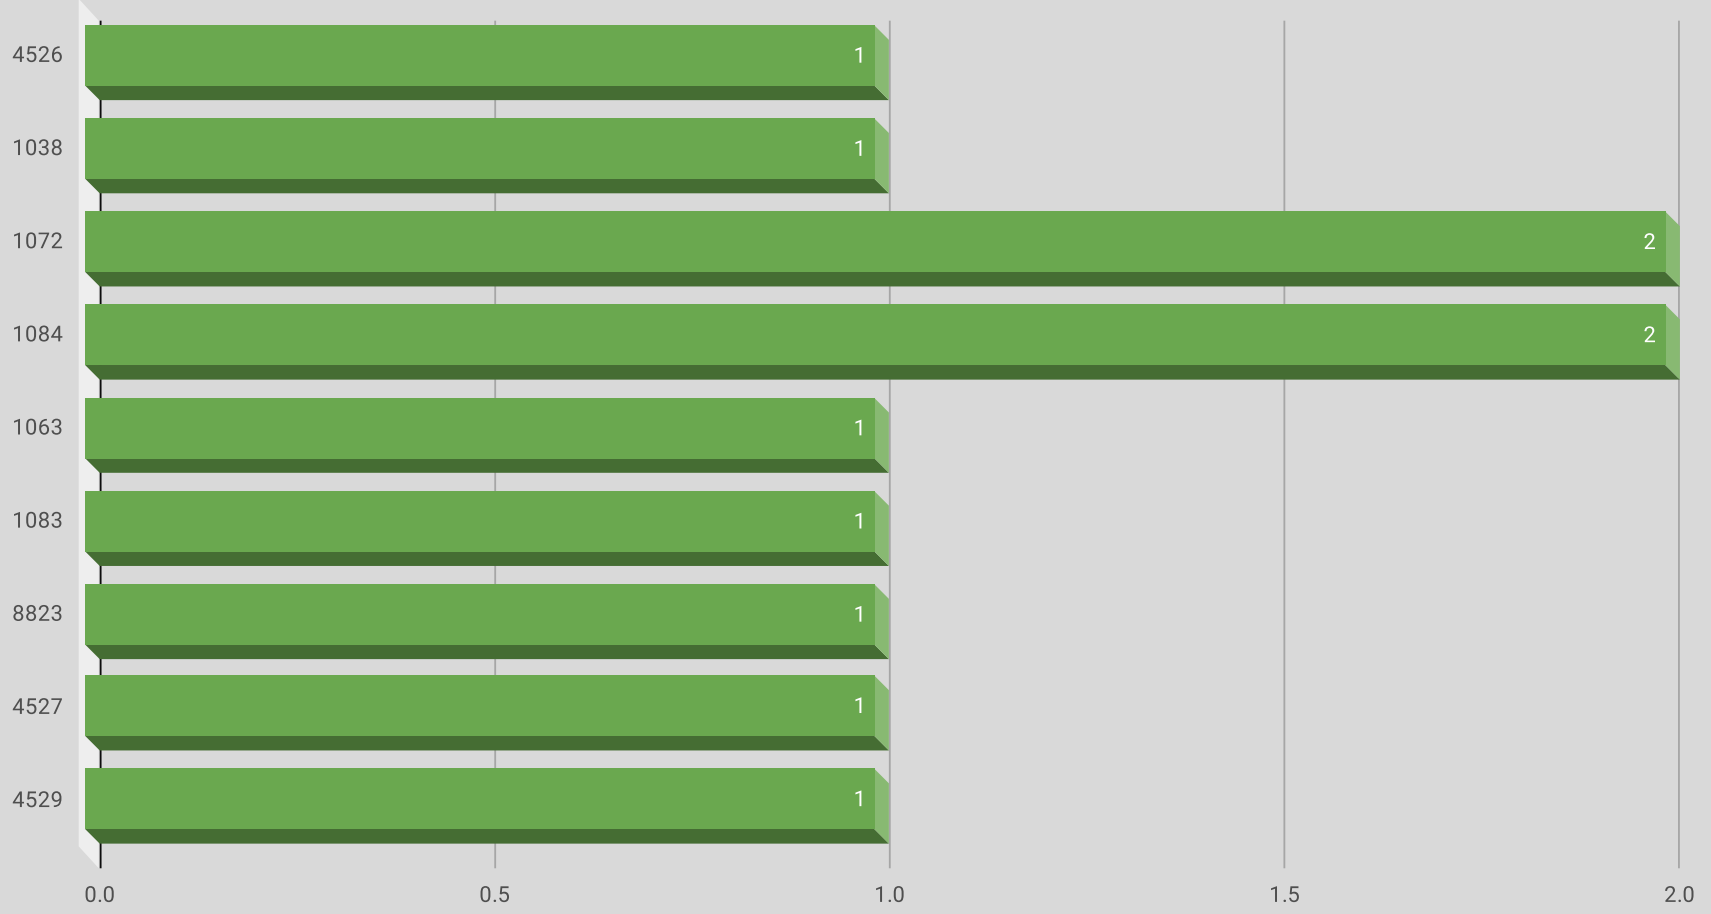

Oct 19 - 25, 2020

LOCATION	PREMISE	OFFENSE	ADDRESS	DATE	TIME	REPORTING AREA	SERVICE #
PUBLIC STREET	Outdoor Area Public/Private	AGG ASSAULT	7000 HOLLY HILL DR	10/19/2020	5:00:00 PM	4526	187243-2020
DOMAIN AT MIDTOWN	Apartment Parking Lot	UUMV	8189 MIDTOWN BLVD	10/19/2020	5:00:00 PM	1038	189717-2020
TOP GOLF	Parking (Business)	THEFT FROM MOTOR VEHICLE	8787 PARK LN	10/20/2020	7:20:00 PM	1072	812986-2020
TOP GOLF	Parking (Business)	THEFT FROM MOTOR VEHICLE	8787 PARK LN	10/20/2020	7:00:00 PM	1072	187638-2020
TOWNE CENTER	Apartment Parking Lot	ROBBERY-INDIVIDUAL	8620 PARK LN	10/20/2020	12:30:00 AM	1084	187031-2020
VENUE ON GREENVILLE	Apartment Parking Lot	THEFT FROM MOTOR VEHICLE	5759 PINELAND DR	10/21/2020	12:05:00 AM	1063	813010-2020
VILLAS DEL SOLAMAR	Apartment Complex/Building	UUMV	8350 PARK LN	10/22/2020	2:00:00 PM	1084	189881-2020
GALLERIES AT PARK LANE	Apartment Complex/Building	ALL OTHER LARCENY	8110 PARK LN	10/22/2020	1:30:00 PM	1083	813076-2020
PRESBYTERIAN HOSP	Park	THEFT FROM MOTOR VEHICLE	8200 WALNUT HILL LN	10/23/2020	3:30:00 PM	8823	191378-2020
WILDFLOWER	Apartment Complex/Building	AGG ASSAULT	8515 PARK LN	10/23/2020	9:30:00 AM	4527	189340-2020
CROSS CREEK	Apartment Parking Lot	THEFT FROM MOTOR VEHICLE	6033 E NORTHWEST HWY	10/24/2020	11:00:00 PM	4529	813221-2020
TEALWOOD ON THE CREEK	Condo/Townhome Parking	UUMV	6050 MELODY LN	10/24/2020	12:00:00 AM	4529	190057-2020
CENTRAL PARK	Apartment Parking Lot	THEFT FROM MOTOR VEHICLE	8325 MEADOW RD	10/25/2020	8:00:00 PM	1038	191322-2020
MEADOWS CROSSING	Apartment Parking Lot	UUMV	8175 MEADOW RD	10/25/2020	8:00:00 PM	1038	191310-2020
BILTMORE	Apartment Residence	AGG ASSAULT - FV	6230 RIDGECREST RD	10/25/2020	2:55:00 AM	1084	190573-2020

NIBRS Offense by Reporting Area

NIBRS Offense by Property