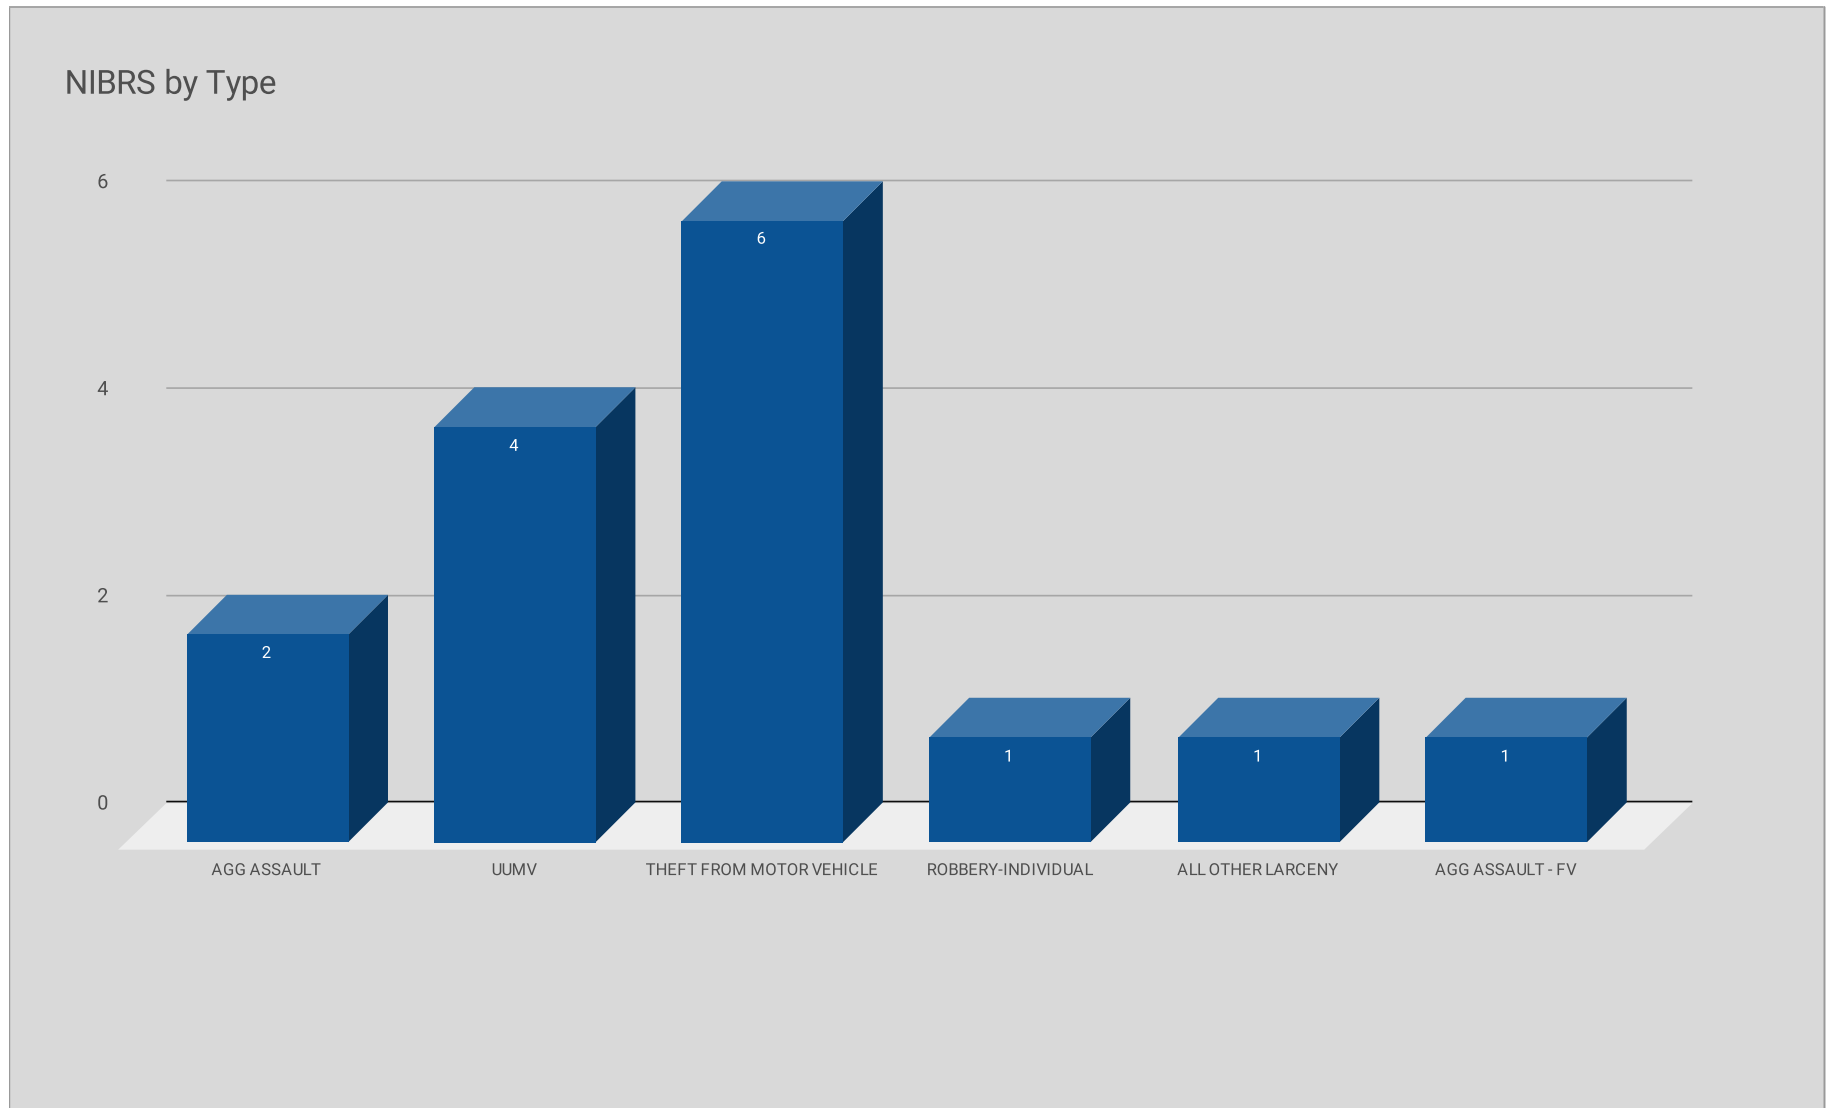

Oct 19 - 25, 2020

LOCATION	PREMISE	OFFENSE	ADDRESS	DATE	TIME	REPORTING AREA	SERVICE #
PUBLIC STREET	Outdoor Area Public/Private	AGG ASSAULT	7000 HOLLY HILL DR	10/19/2020	5:00:00 PM	4526	187243-2020
DOMAIN AT MIDTOWN	Apartment Parking Lot	UUMV	8189 MIDTOWN BLVD	10/19/2020	5:00:00 PM	1038	189717-2020
TOP GOLF	Parking (Business)	THEFT FROM MOTOR VEHICLE	8787 PARK LN	10/20/2020	7:20:00 PM	1072	812986-2020
TOP GOLF	Parking (Business)	THEFT FROM MOTOR VEHICLE	8787 PARK LN	10/20/2020	7:00:00 PM	1072	187638-2020
TOWNE CENTER	Apartment Parking Lot	ROBBERY-INDIVIDUAL	8620 PARK LN	10/20/2020	12:30:00 AM	1084	187031-2020
VENUE ON GREENVILLE	Apartment Parking Lot	THEFT FROM MOTOR VEHICLE	5759 PINELAND DR	10/21/2020	12:05:00 AM	1063	813010-2020
VILLAS DEL SOLAMAR	Apartment Complex/Building	UUMV	8350 PARK LN	10/22/2020	2:00:00 PM	1084	189881-2020
GALLERIES AT PARK LANE	Apartment Complex/Building	ALL OTHER LARCENY	8110 PARK LN	10/22/2020	1:30:00 PM	1083	813076-2020
PRESBYTERIAN HOSP	Park	THEFT FROM MOTOR VEHICLE	8200 WALNUT HILL LN	10/23/2020	3:30:00 PM	8823	191378-2020
WILDFLOWER	Apartment Complex/Building	AGG ASSAULT	8515 PARK LN	10/23/2020	9:30:00 AM	4527	189340-2020
CROSS CREEK	Apartment Parking Lot	THEFT FROM MOTOR VEHICLE	6033 E NORTHWEST HWY	10/24/2020	11:00:00 PM	4529	813221-2020
TEALWOOD ON THE CREEK	Condo/Townhome Parking	UUMV	6050 MELODY LN	10/24/2020	12:00:00 AM	4529	190057-2020
CENTRAL PARK	Apartment Parking Lot	THEFT FROM MOTOR VEHICLE	8325 MEADOW RD	10/25/2020	8:00:00 PM	1038	191322-2020
MEADOWS CROSSING	Apartment Parking Lot	UUMV	8175 MEADOW RD	10/25/2020	8:00:00 PM	1038	191310-2020
BILTMORE	Apartment Residence	AGG ASSAULT - FV	6230 RIDGECREST RD	10/25/2020	2:55:00 AM	1084	190573-2020