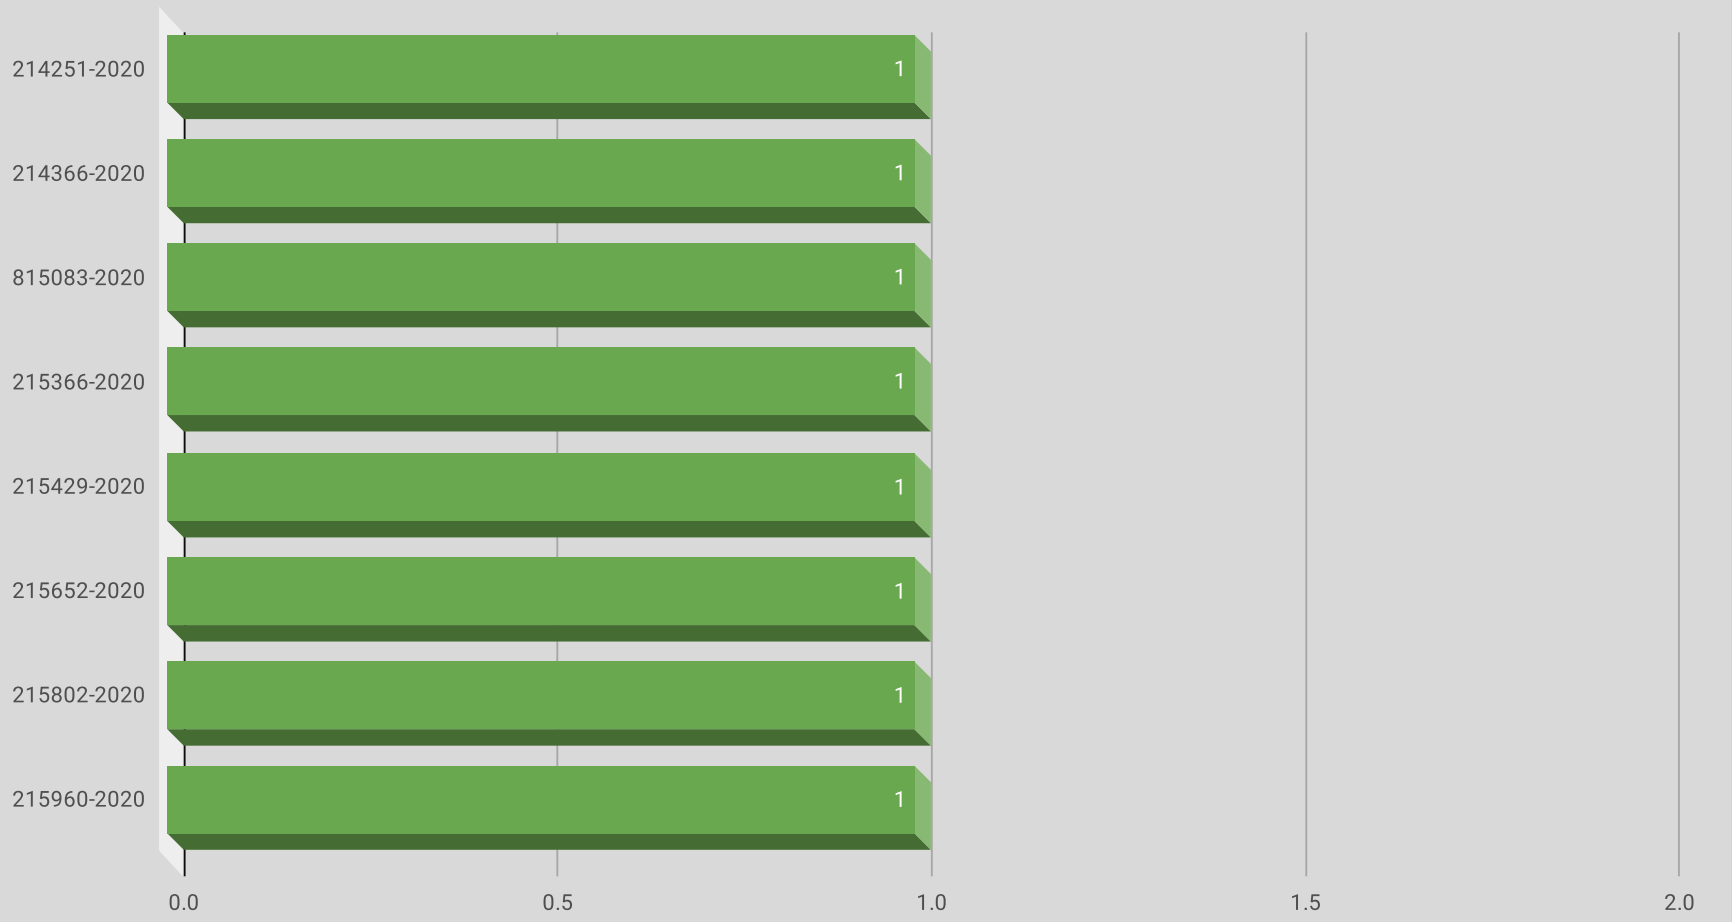

Nov 30 - Dec 6, 2020

LOCATION	PREMISE	OFFENSE	ADDRESS	City	DATE	TIME	REPORTING AREA	SERVICE #
WALMART	Parking Lot (All Others)	UUMV	6185 RETAIL RD	Dallas, TX	11/30/2020	4:00:00 PM	4529	214251-2020
WILDFLOWER	Apartment Residence	AGG ASSAULT - FV	8515 PARK LN	Dallas, TX	11/30/2020	10:00:00 PM	4527	214366-2020
THREE FOUNTAINS	Apartment Parking Lot	THEFT OF VEHICLE PARTS	6033 MELODY LN	Dallas, TX	12/1/2020	5:30:00 PM	1084	815083-2020
MODENA	Apartment Complex/Building	ALL OTHER LARCENY	8275 WALNUT HILL LN	Dallas, TX	12/2/2020	2:00:00 PM	4524	215366-2020
STARBUCKS	Commercial Property Occupied/V	ALL OTHER LARCENY	5905 E NORTHWEST HWY	Dallas, TX	12/2/2020	4:20:00 PM	4529	215429-2020
EAST TOWNE	Apartment Residence	BURGLARY-RESIDENCE	6415 MELODY LN	Dallas, TX	12/2/2020	7:08:00 PM	1084	215652-2020
BILTMORE	Apartment Parking Lot	UUMV	6216 RIDGECREST RD	Dallas, TX	12/2/2020	9:00:00 PM	1084	215802-2020
VENUE ON GREENVILLE	Apartment Parking Lot	THEFT FROM MOTOR VEHICLE	7434 GREENVILLE AVE	Dallas, TX	12/3/2020	12:00:00 AM	1063	215960-2020
DOMAIN AT MIDTOWN	Apartment Complex/Building	THEFT FROM MOTOR VEHICLE	8181 MIDTOWN BLVD	Dallas, TX	12/6/2020	9:30:00 AM	1038	815309-2020

NIBRS Offense by Reporting Area

NIBRS Offense by Property