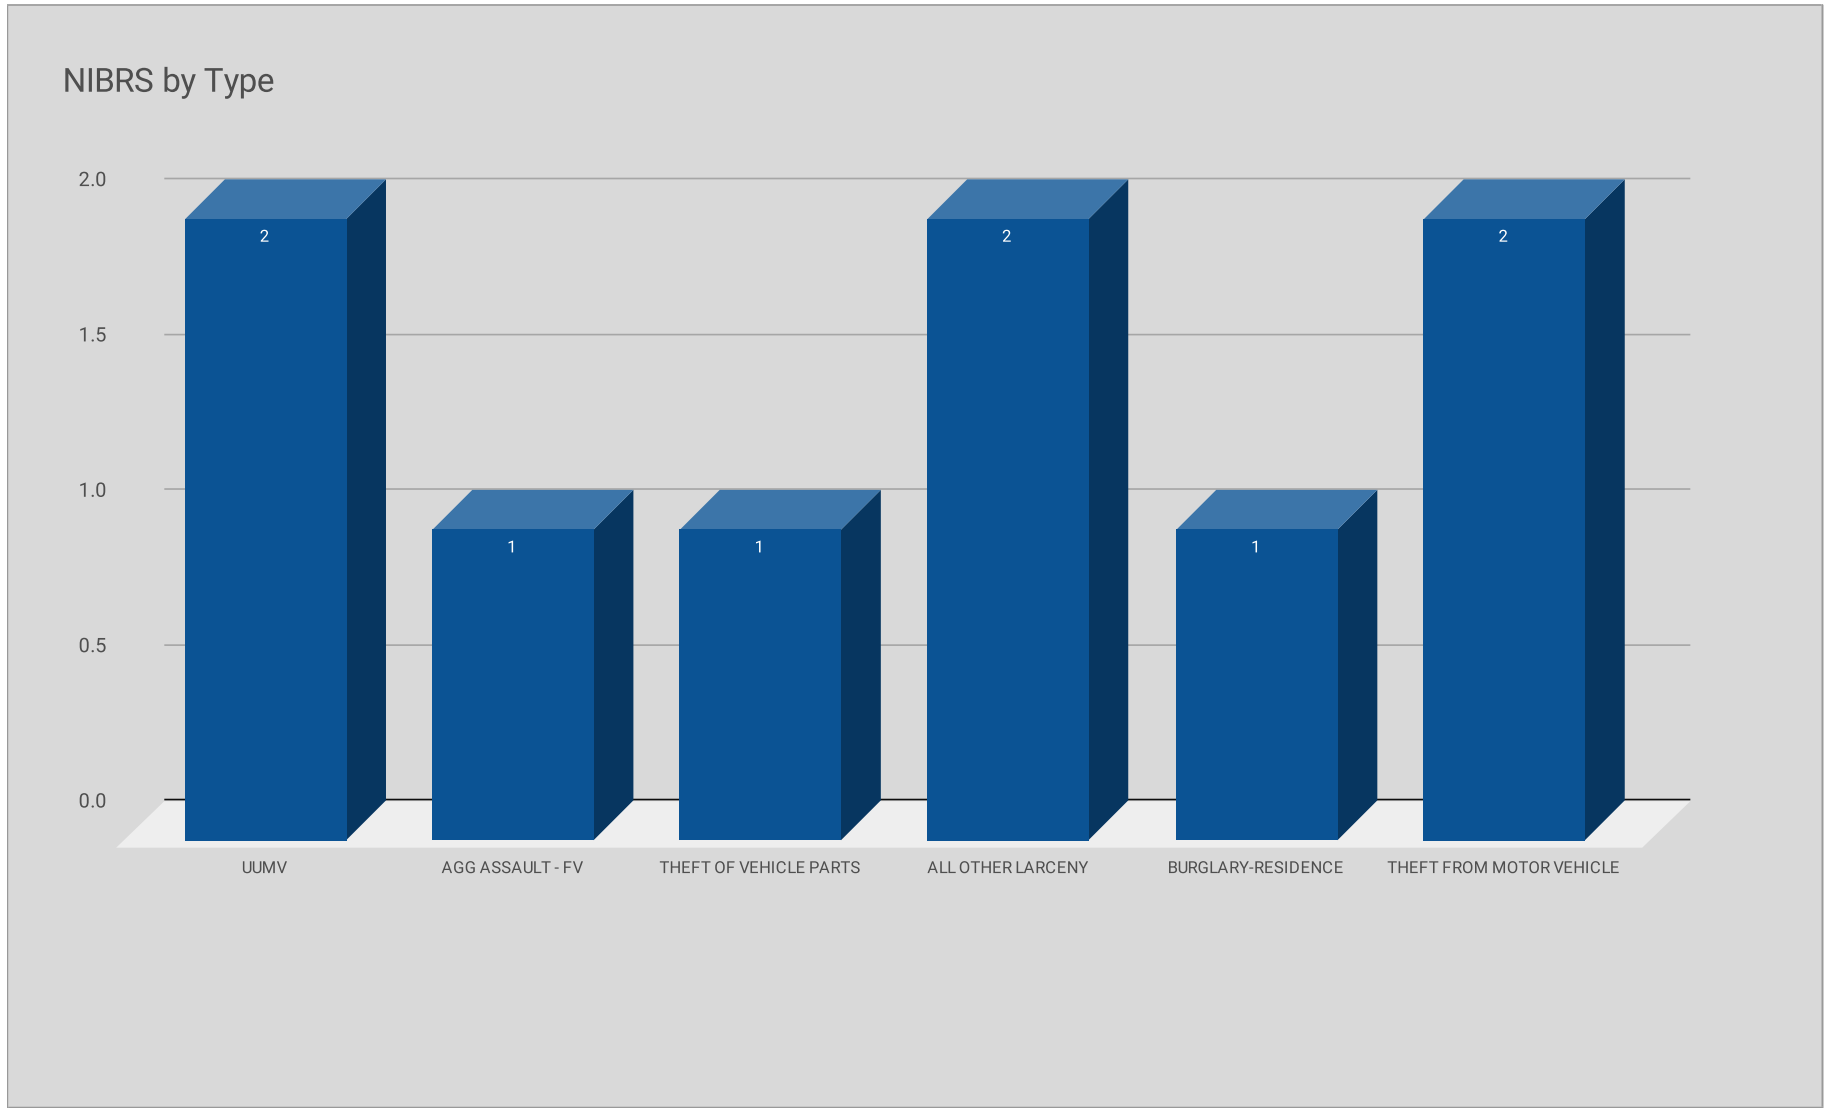

Nov 30 - Dec 6, 2020

LOCATION	PREMISE	OFFENSE	ADDRESS	City	DATE	TIME	REPORTING AREA	SERVICE #
WALMART	Parking Lot (All Others)	UUMV	6185 RETAIL RD	Dallas, TX	11/30/2020	4:00:00 PM	4529	214251-2020
WILDFLOWER	Apartment Residence	AGG ASSAULT - FV	8515 PARK LN	Dallas, TX	11/30/2020	10:00:00 PM	4527	214366-2020
THREE FOUNTAINS	Apartment Parking Lot	THEFT OF VEHICLE PARTS	6033 MELODY LN	Dallas, TX	12/1/2020	5:30:00 PM	1084	815083-2020
MODENA	Apartment Complex/Building	ALL OTHER LARCENY	8275 WALNUT HILL LN	Dallas, TX	12/2/2020	2:00:00 PM	4524	215366-2020
STARBUCKS	Commercial Property Occupied/V	ALL OTHER LARCENY	5905 E NORTHWEST HWY	Dallas, TX	12/2/2020	4:20:00 PM	4529	215429-2020
EAST TOWNE	Apartment Residence	BURGLARY-RESIDENCE	6415 MELODY LN	Dallas, TX	12/2/2020	7:08:00 PM	1084	215652-2020
BILTMORE	Apartment Parking Lot	UUMV	6216 RIDGECREST RD	Dallas, TX	12/2/2020	9:00:00 PM	1084	215802-2020
VENUE ON GREENVILLE	Apartment Parking Lot	THEFT FROM MOTOR VEHICLE	7434 GREENVILLE AVE	Dallas, TX	12/3/2020	12:00:00 AM	1063	215960-2020
DOMAIN AT MIDTOWN	Apartment Complex/Building	THEFT FROM MOTOR VEHICLE	8181 MIDTOWN BLVD	Dallas, TX	12/6/2020	9:30:00 AM	1038	815309-2020