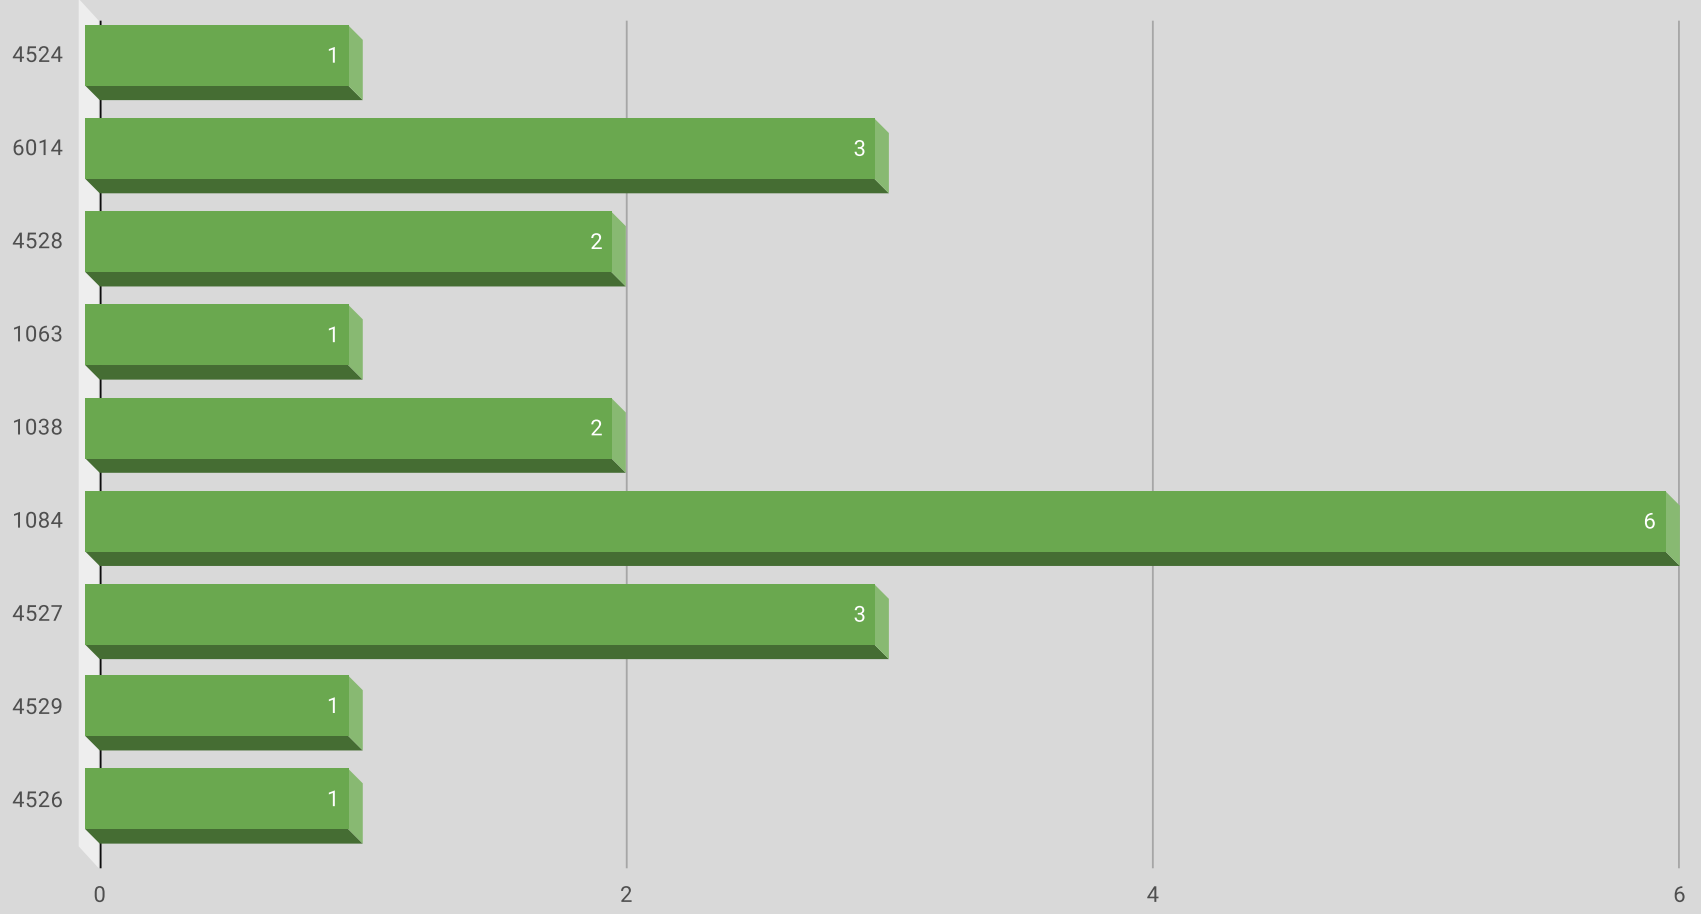

NIBRS Offense by Reporting Area