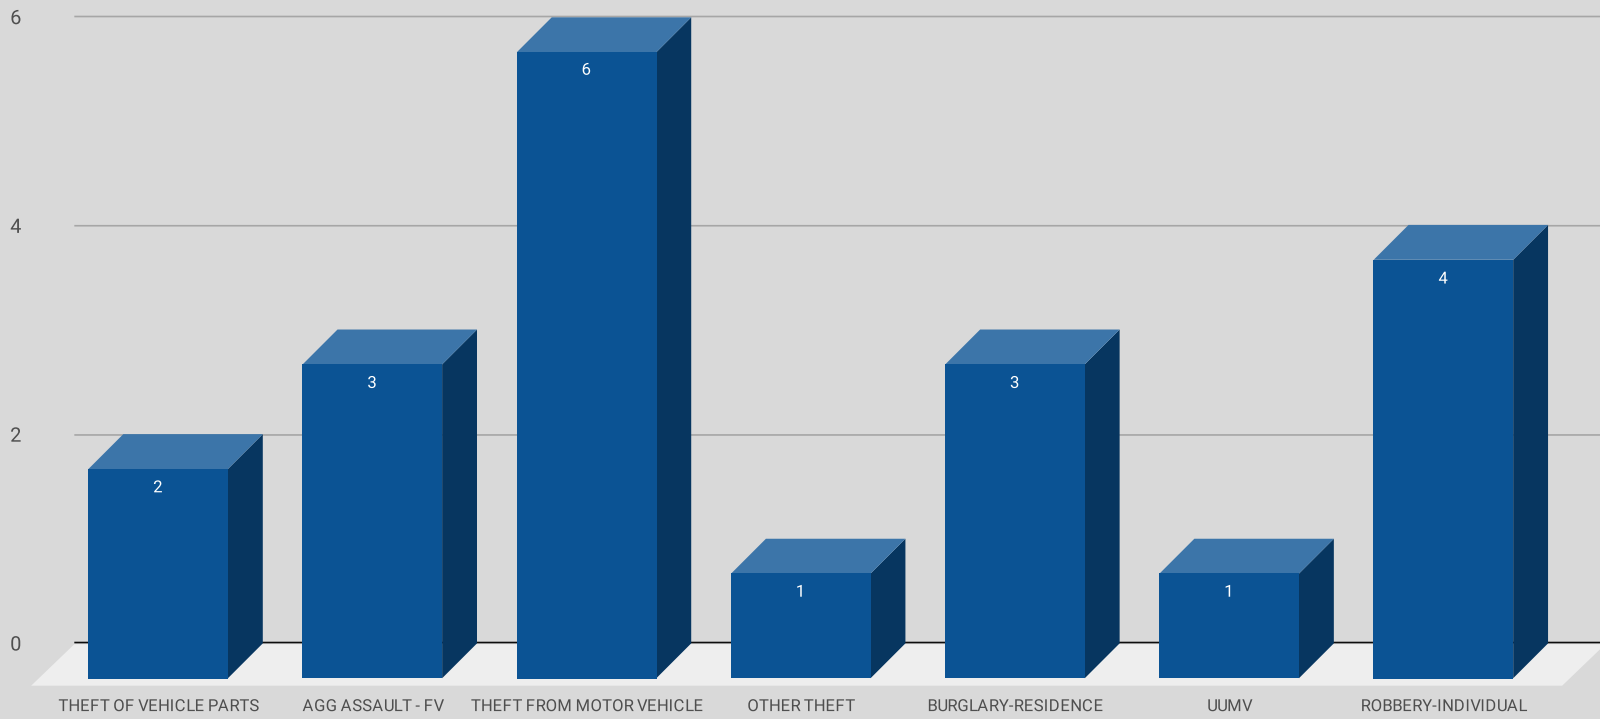

NIBRS by Type