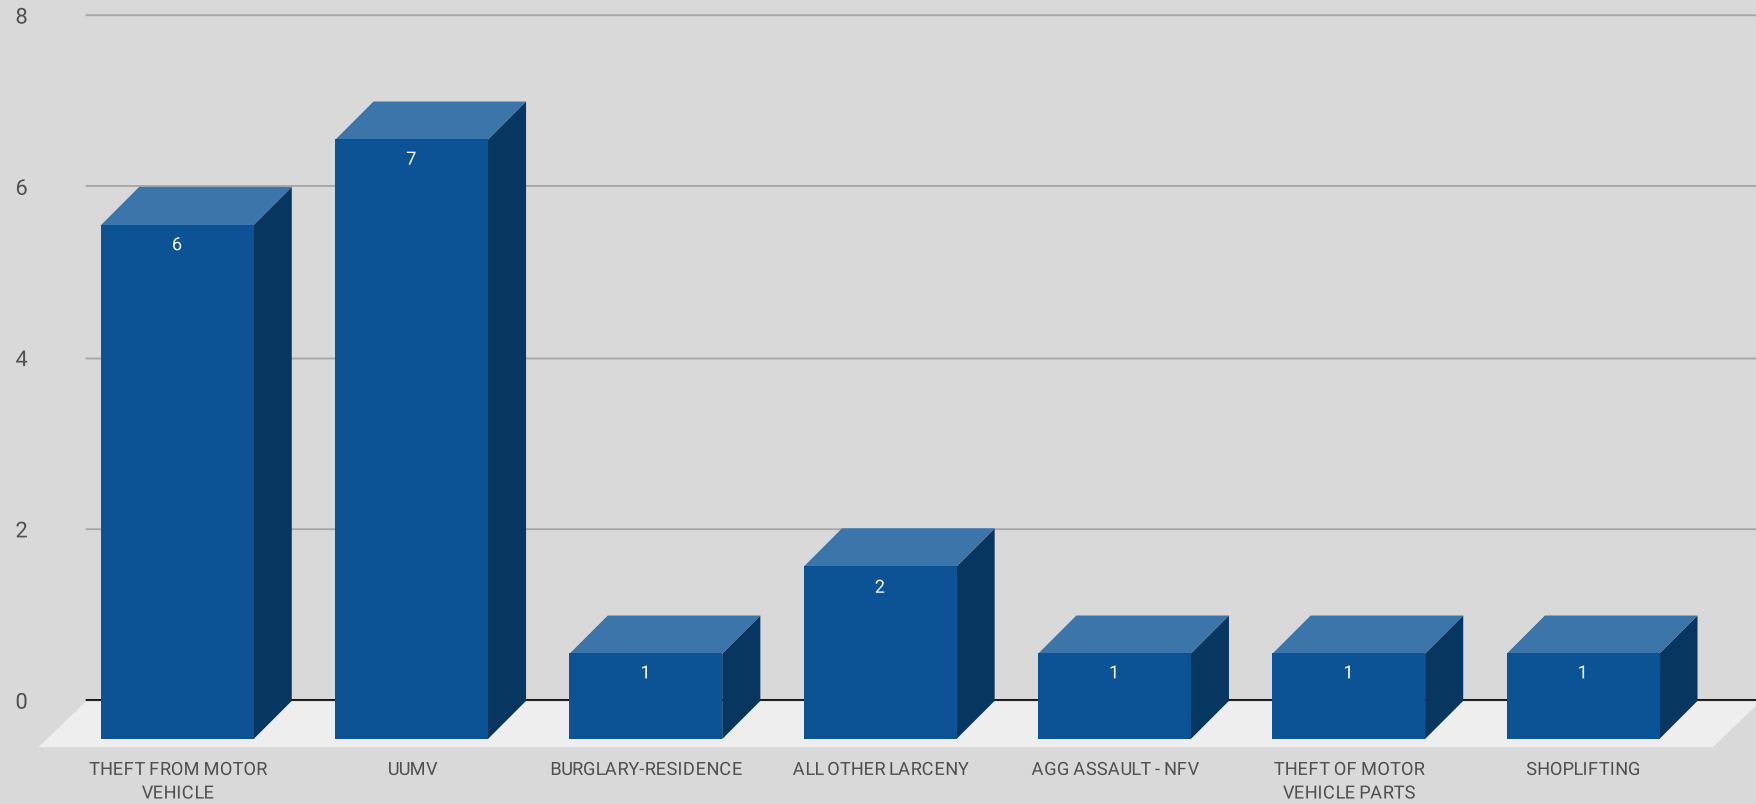

NIBRS by Type