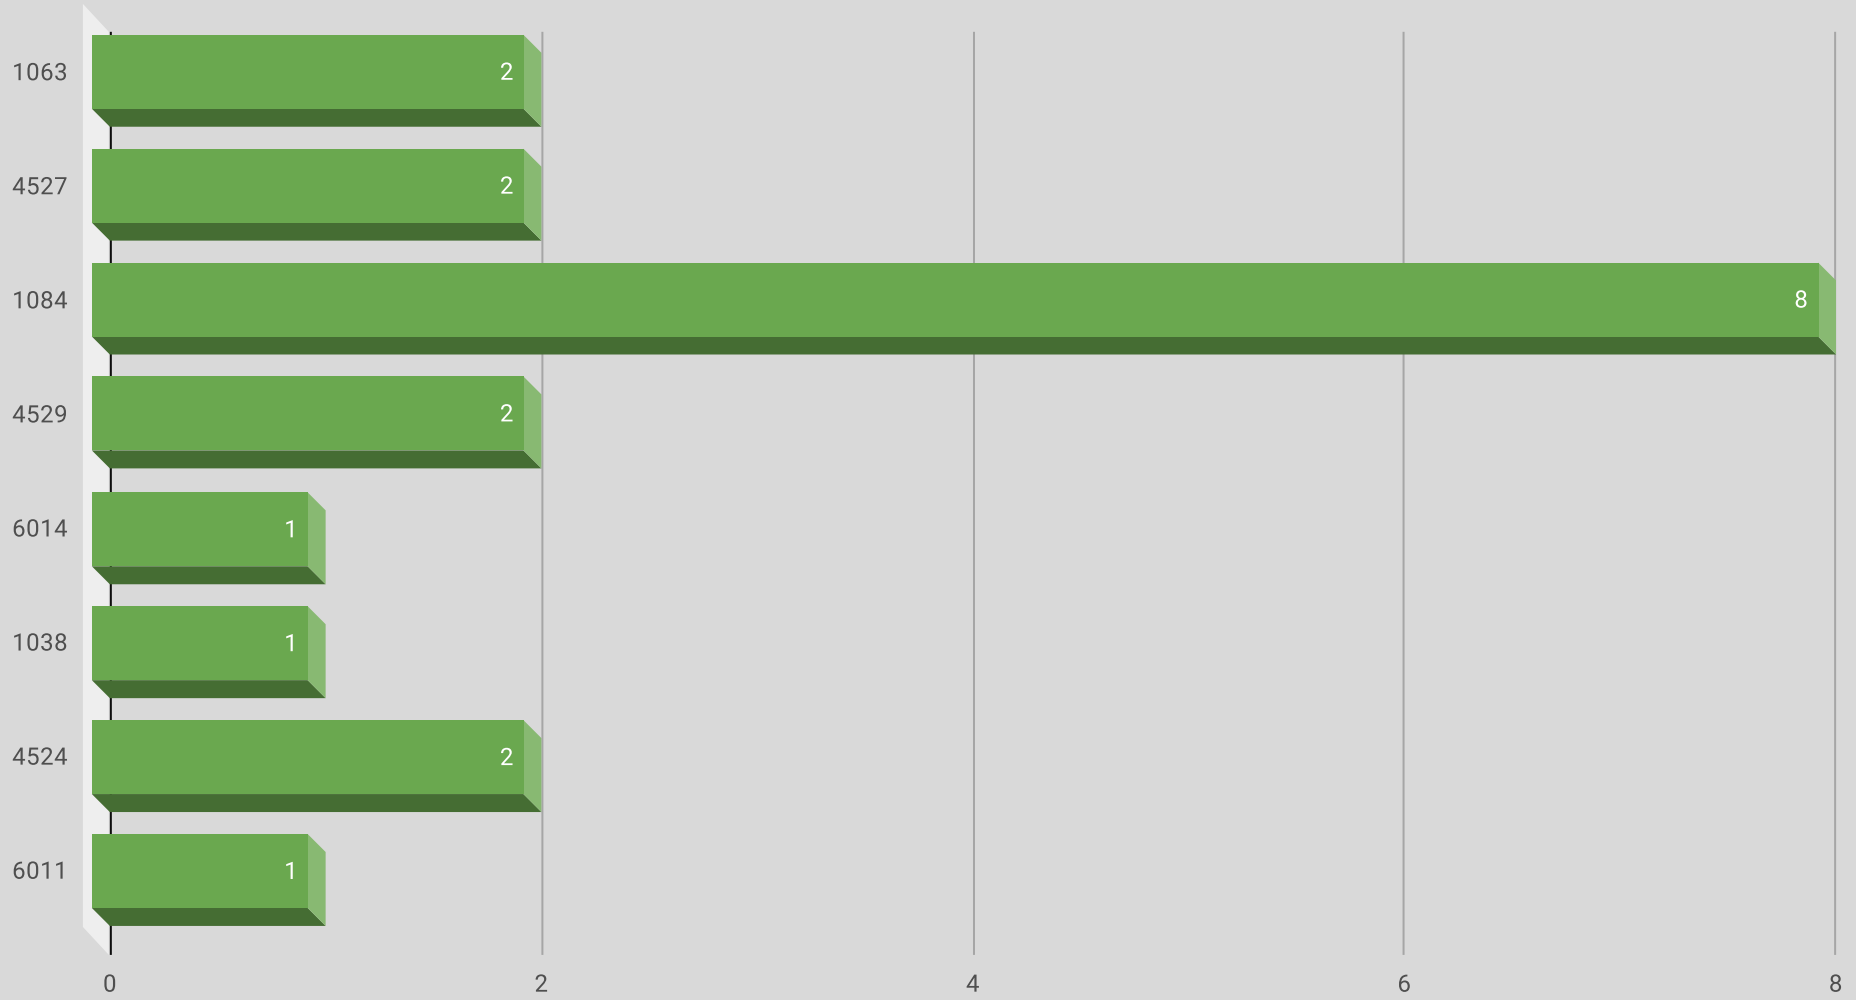

NIBRS Offense by Reporting Area