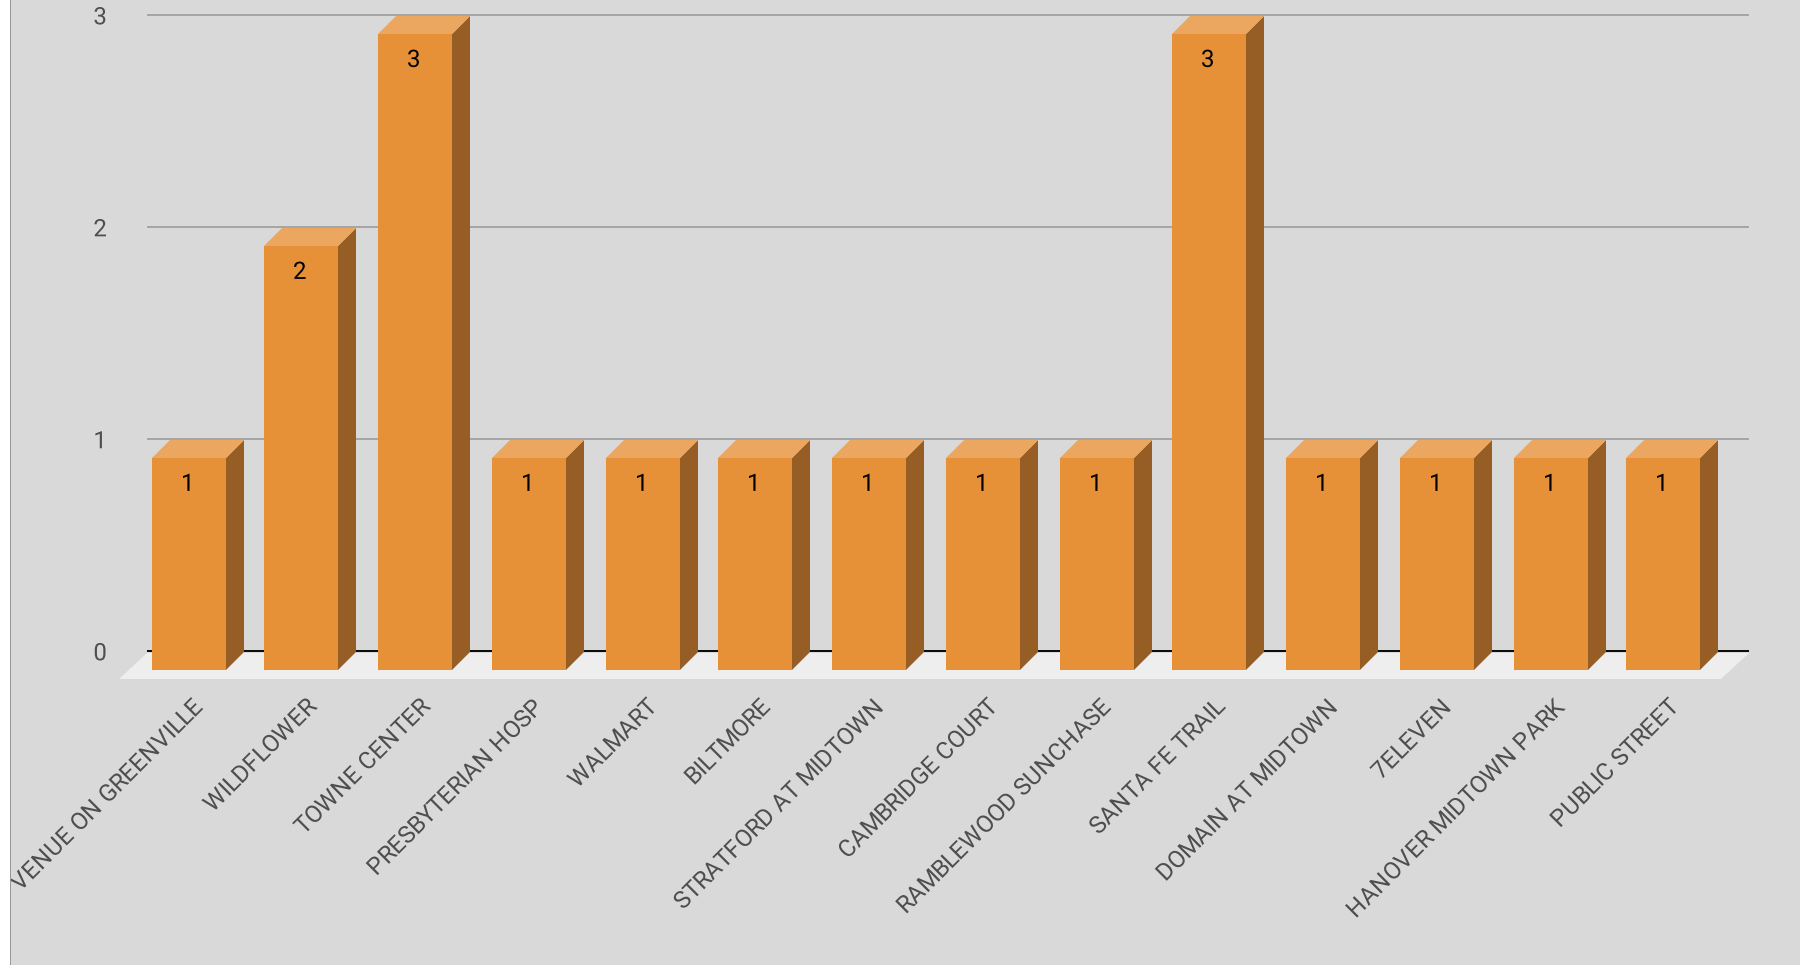

NIBRS Offense by Property