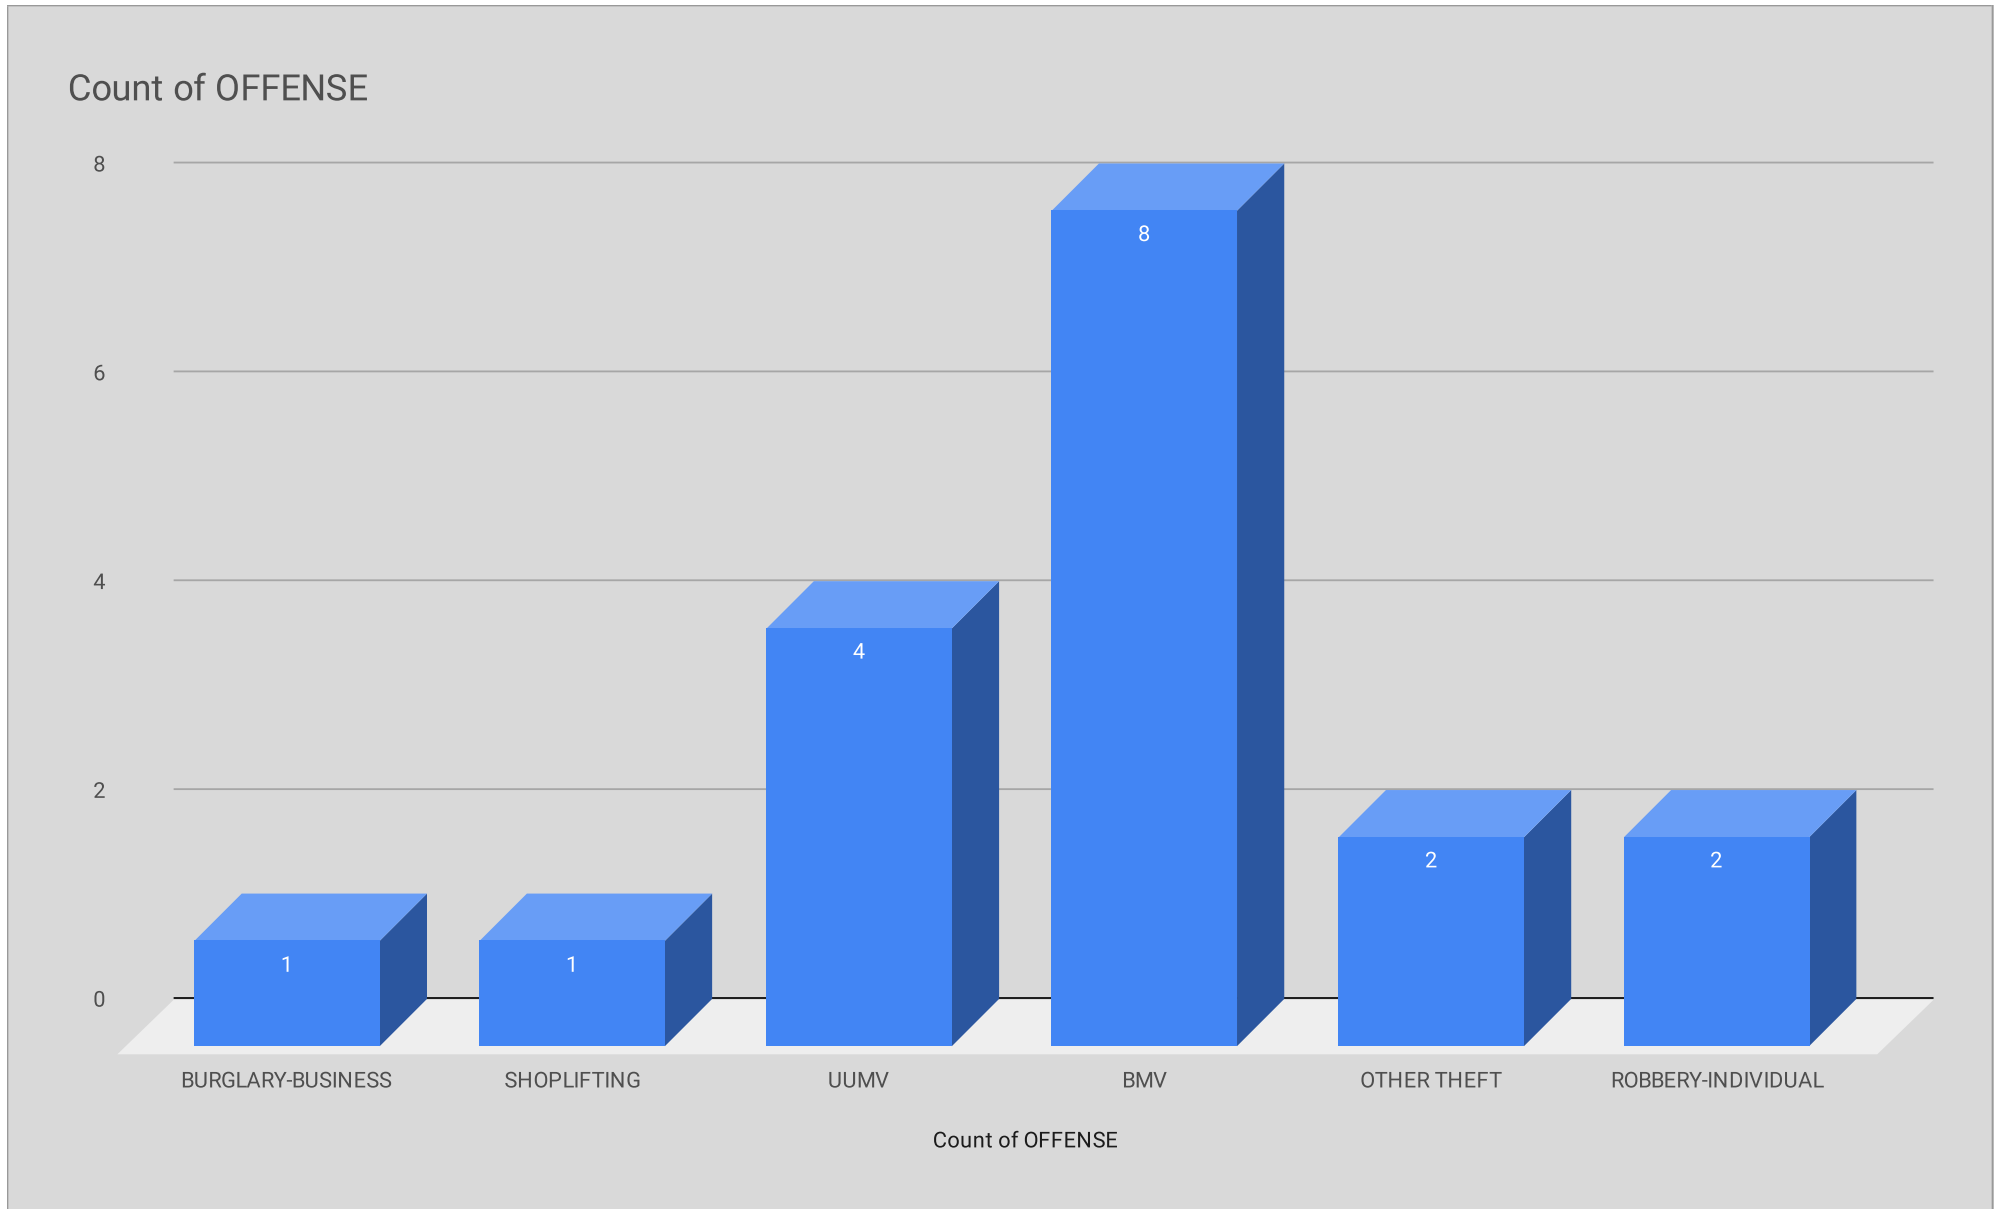

Weekly Crime Stats 07-26-21 to 08-01-21

LOCATION	PREMISE	OFFENSE	ADDRESS	DATE	TIME	REPORTING AREA	SERVICE #
Jewish Family Service	Other	BURGLARY-BUSINESS	8448 WALNUT HILL LN	7/26/2021	12:00:00 PM	1063	133673-2021
Walmart	Retail Store	SHOPLIFTING	6185 RETAIL RD	7/27/2021	3:50:00 PM	4529	133959-2021
MELODY PARK PLACE APTS	Apartment Parking Lot	UUMV	5929 MELODY LN	7/27/2021	10:00:00 AM	1084	134253-2021
Alta At Midtown Park	Apartment Parking Lot	BMV	8107 MANDERVILLE LN	7/27/2021	11:00:00 AM	1038	134455-2021
Tealwood on the Creek	Apartment Complex/Building	UUMV	6050 MELODY LN	7/27/2021	1:15:00 PM	4529	134028-2021
The Nash	Apartment Complex/Building	BMV	8213 MEADOW RD	7/28/2021	11:59:00 PM	1038	809641-2021
Trinity Court Condominium	Condominium	BMV	6530 RIDGECREST RD	7/29/2021	5:00:00 PM	1084	135883-2021
The Mark at Midtown Park	Apartment Complex/Building	BMV	10550 N CENTRAL EXPY	7/29/2021	4:40:00 PM	1038	809824-2021
SANTA FE TRAILS	Apartment Complex/Building	OTHER THEFT	6366 RIDGECREST RD	7/29/2021	9:30:00 AM	1084	135215-2021
The Mark at Midtown Park	Apartment Complex/Building	BMV	10550 N CENTRAL EXPY	7/29/2021	6:20:00 PM	1038	809643-2021
THE Nash	Apartment Parking Lot	BMV	8213 MEADOW RD	7/31/2021	4:00:00 PM	1038	137119-2021
THE CAMBRIDGE APTS	Apartment Residence	OTHER THEFT	5959 E NORTHWEST PKWY	7/31/2021	6:00:00 PM	4529	140847-2021
Villas del Solamar	Apartment Complex/Building	ROBBERY-INDIVIDUAL	8350 PARK LN	8/1/2021	10:45:00 PM	1084	137477-2021
Condominium/Townhome	Condominium/Townhome Parking	BMV	6723 EASTRIDGE DR	8/1/2021	4:30:00 PM	1084	137773-2021
The Bilmore Apts	Apartment Complex/Building	ROBBERY-INDIVIDUAL	6251 MELODY LN	8/1/2021	2:21:00 PM	1084	137069-2021
Timber Creek Crossing	Parking (Business)	UUMV	6185 RETAIL RD	8/1/2021	8:00:00 PM	4529	137751-2021
Meadow Crossing Apts	Apartment Parking Lot	UUMV	8175 MEADOW RD	8/1/2021	11:00:00 PM	1038	138311-2021
Domain At Midtown	Apartment Residence	BMV	8173 MIDTOWN BLVD	8/1/2021	6:30:00 PM	1038	809836-2021