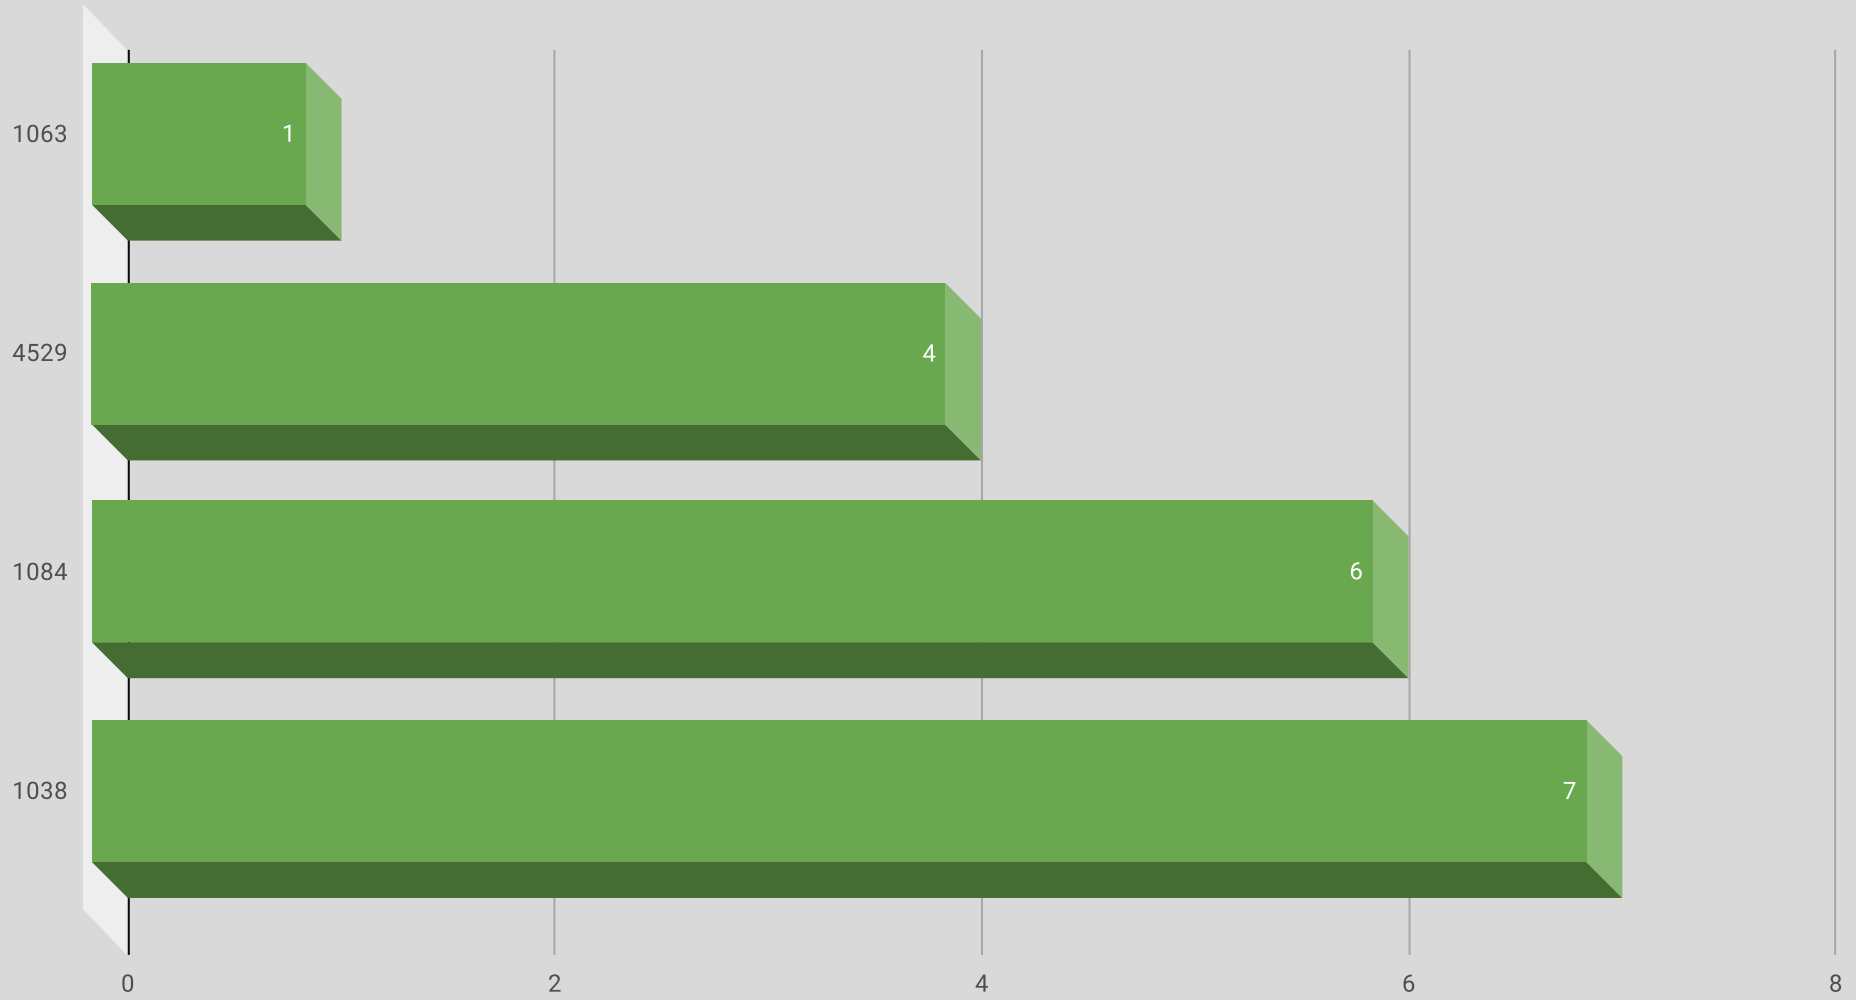

NIBRS Offense by Reporting Area