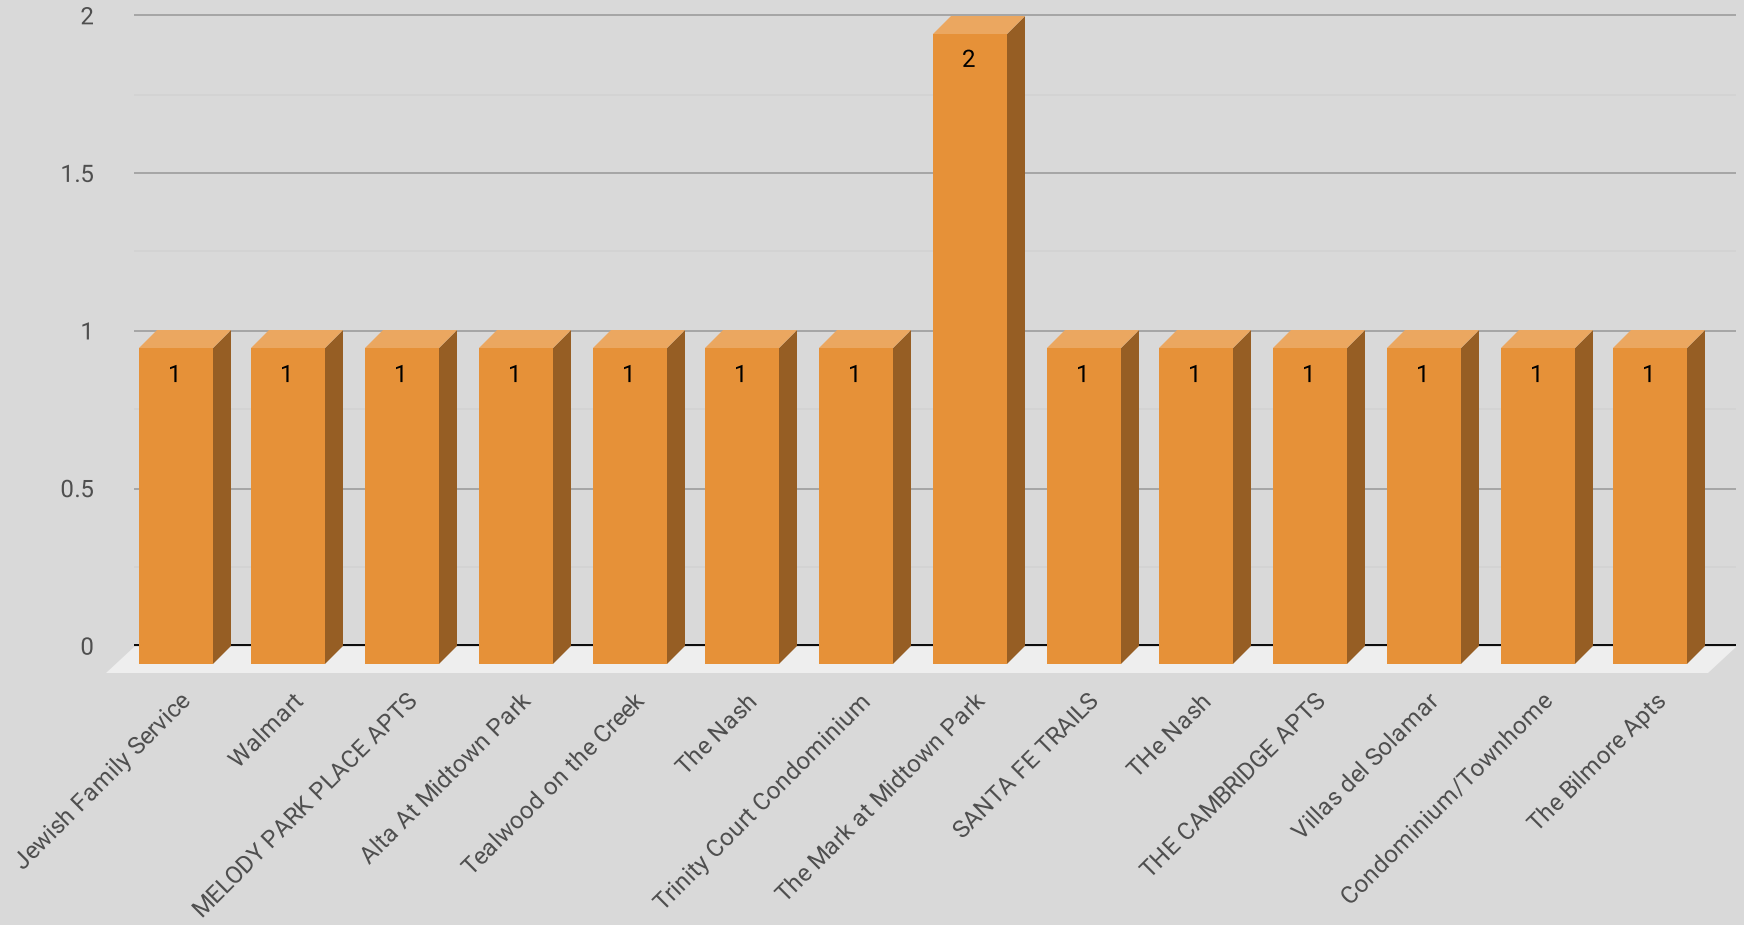

NIBRS Offense by Property