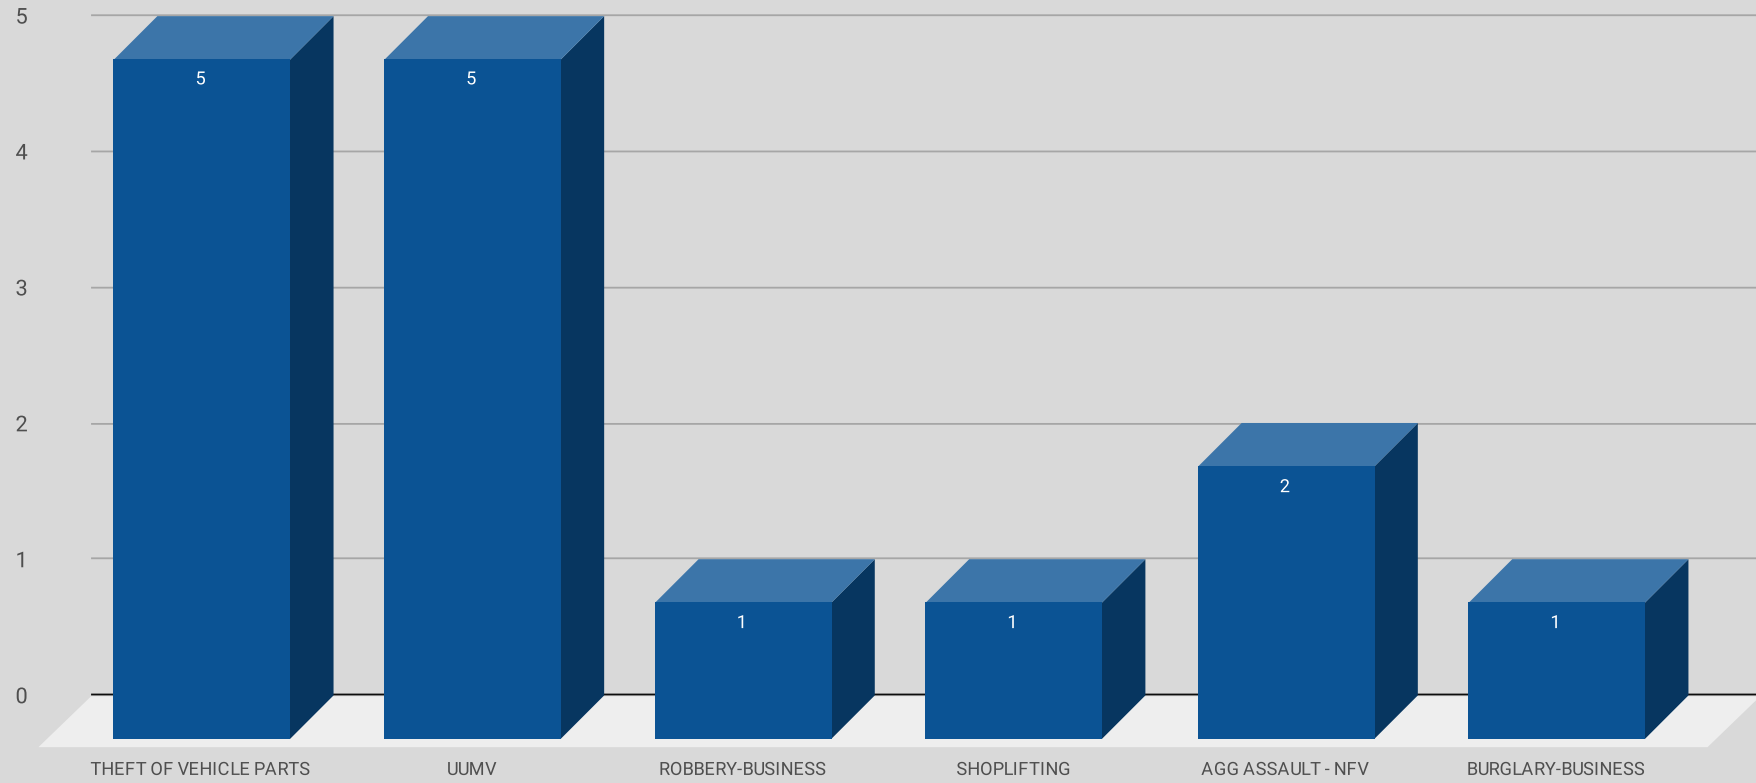

NIBRS by Type