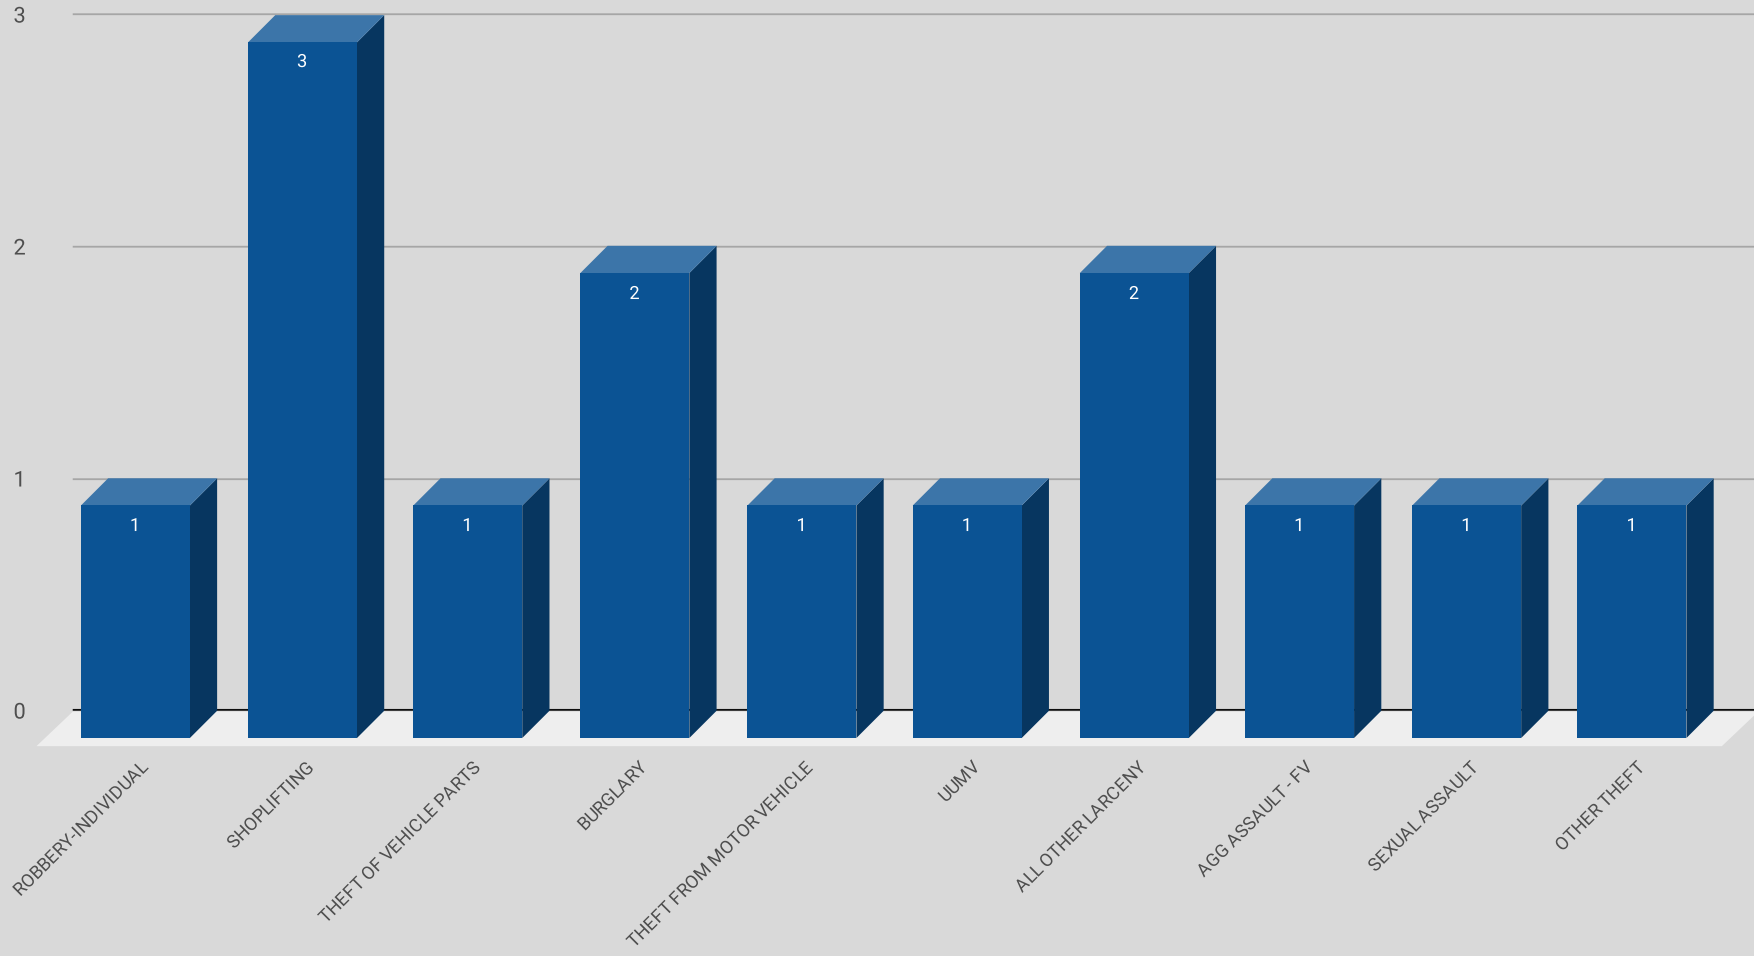

Jan 25 - 31, 2021

LOCATION	PREMISE	OFFENSE	ADDRESS	City	DATE	MONTH	TIME	REPORTING AREA	SERVICE #
VILLAS DEL SOLAMAR	Apartment Residence	ROBBERY-INDIVIDUAL	8350 PARK LN	Dallas, TX	1/25/2021	Jan	12:15:00 AM	1084	014499-2021
ULTA BEAUTY	Shopping Mall	SHOPLIFTING	8160 PARK LN	Dallas, TX	1/26/2021	Jan	3:00:00 PM	1083	801262-2021
RAMBLER PARK	Parking (Business)	THEFT OF VEHICLE PARTS	7575 RAMBLER RD	Dallas, TX	1/27/2021	Jan	12:25:00 PM	4524	801350-2021
HOLLY OAKS CONDOS	Apartment Complex/Building	BURGLARY	7522 HOLLY HILL DR	Dallas, TX	1/28/2021	Jan	6:20:00 PM	1064	016828-2021
WILDFLOWER	Apartment Residence	BURGLARY	8515 PARK LN	Dallas, TX	1/28/2021	Jan	8:00:00 PM	4527	017435-2021
EVERRA MIDTOWN PARK	Apartment Parking Lot	THEFT FROM MOTOR VEHICLE	8240 MEADOW RD	Dallas, TX	1/28/2021	Jan	5:30:00 PM	4524	017061-2021
AVEDA	Parking Lot (All Others)	UUMV	8166 PARK LN	Dallas, TX	1/28/2021	Jan	1:00:00 PM	1083	016814-2021
COSTCO BUSINESS CENTER	Retail Store	SHOPLIFTING	8282 PARK LN	Dallas, TX	1/29/2021	Jan	5:52:00 PM	4528	801465-2021
HOME 2 SUITES	Hotel/Motel/ETC	ALL OTHER LARCENY	8180 MIDTOWN BLVD	Dallas, TX	1/29/2021	Jan	12:00:00 PM	1038	017668-2021
ULTA BEAUTY	Retail Store	SHOPLIFTING	8160 PARK LN	Dallas, TX	1/29/2021	Jan	3:43:00 PM	1083	801448-2021
HOME 2 SUITES	Hotel/Motel/ETC	ALL OTHER LARCENY	8180 MIDTOWN BLVD	Dallas, TX	1/29/2021	Jan	12:00:00 PM	1038	017668-2021
7-ELEVEN	Parking (Business)	AGG ASSAULT - FV	8440 PARK LN	Dallas, TX	1/29/2021	Jan	6:00:00 PM	1084	017341-2021
SANTA FE TRAIL	Apartment Complex/Building	SEXUAL ASSAULT	6347 MELODY LN	Dallas, TX	1/30/2021	Jan	4:05:00 PM	1084	017917-2021
THE NASH	Apartment Residence	OTHER THEFT	8213 MEADOW RD	Dallas, TX	1/22/2021	Jan	2:25:00 PM	1038	801480-2021

NIBRS by Type

NIBRS Offense by Reporting Area

NIBRS Offense by Property

WEEKLY COMPARISON

■ Total Incidents ■ Violent Incidents