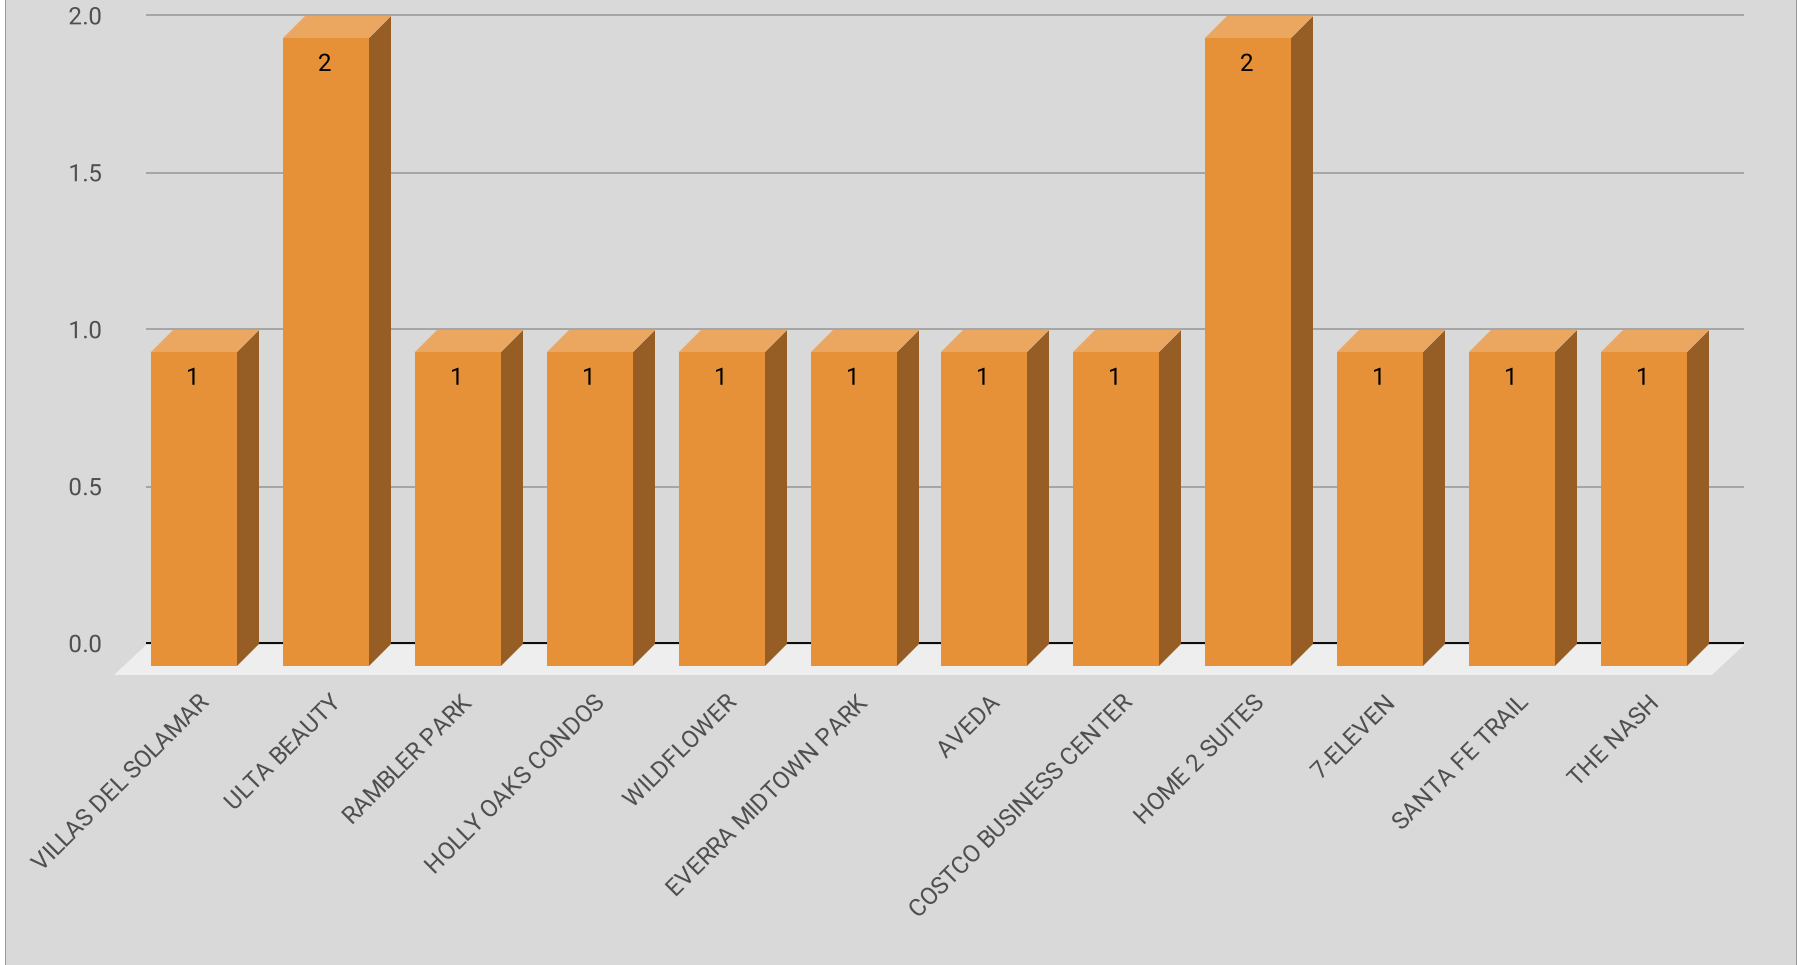

Jan 25 - 31, 2021

LOCATION	PREMISE	OFFENSE	ADDRESS	City	DATE	MONTH	TIME	REPORTING AREA	SERVICE #
VILLAS DEL SOLAMAR	Apartment Residence	ROBBERY-INDIVIDUAL	8350 PARK LN	Dallas, TX	1/25/2021	Jan	12:15:00 AM	1084	014499-2021
ULTA BEAUTY	Shopping Mall	SHOPLIFTING	8160 PARK LN	Dallas, TX	1/26/2021	Jan	3:00:00 PM	1083	801262-2021
RAMBLER PARK	Parking (Business)	THEFT OF VEHICLE PARTS	7575 RAMBLER RD	Dallas, TX	1/27/2021	Jan	12:25:00 PM	4524	801350-2021
HOLLY OAKS CONDOS	Apartment Complex/Building	BURGLARY	7522 HOLLY HILL DR	Dallas, TX	1/28/2021	Jan	6:20:00 PM	1064	016828-2021
WILDFLOWER	Apartment Residence	BURGLARY	8515 PARK LN	Dallas, TX	1/28/2021	Jan	8:00:00 PM	4527	017435-2021
EVERRA MIDTOWN PARK	Apartment Parking Lot	THEFT FROM MOTOR VEHICLE	8240 MEADOW RD	Dallas, TX	1/28/2021	Jan	5:30:00 PM	4524	017061-2021
AVEDA	Parking Lot (All Others)	UUMV	8166 PARK LN	Dallas, TX	1/28/2021	Jan	1:00:00 PM	1083	016814-2021
COSTCO BUSINESS CENTER	Retail Store	SHOPLIFTING	8282 PARK LN	Dallas, TX	1/29/2021	Jan	5:52:00 PM	4528	801465-2021
HOME 2 SUITES	Hotel/Motel/ETC	ALL OTHER LARCENY	8180 MIDTOWN BLVD	Dallas, TX	1/29/2021	Jan	12:00:00 PM	1038	017668-2021
ULTA BEAUTY	Retail Store	SHOPLIFTING	8160 PARK LN	Dallas, TX	1/29/2021	Jan	3:43:00 PM	1083	801448-2021
HOME 2 SUITES	Hotel/Motel/ETC	ALL OTHER LARCENY	8180 MIDTOWN BLVD	Dallas, TX	1/29/2021	Jan	12:00:00 PM	1038	017668-2021
7-ELEVEN	Parking (Business)	AGG ASSAULT - FV	8440 PARK LN	Dallas, TX	1/29/2021	Jan	6:00:00 PM	1084	017341-2021
SANTA FE TRAIL	Apartment Complex/Building	SEXUAL ASSAULT	6347 MELODY LN	Dallas, TX	1/30/2021	Jan	4:05:00 PM	1084	017917-2021
THE NASH	Apartment Residence	OTHER THEFT	8213 MEADOW RD	Dallas, TX	1/22/2021	Jan	2:25:00 PM	1038	801480-2021

NIBRS by Type

NIBRS Offense by Reporting Area

NIBRS Offense by Property

WEEKLY COMPARISON

■ Total Incidents ■ Violent Incidents