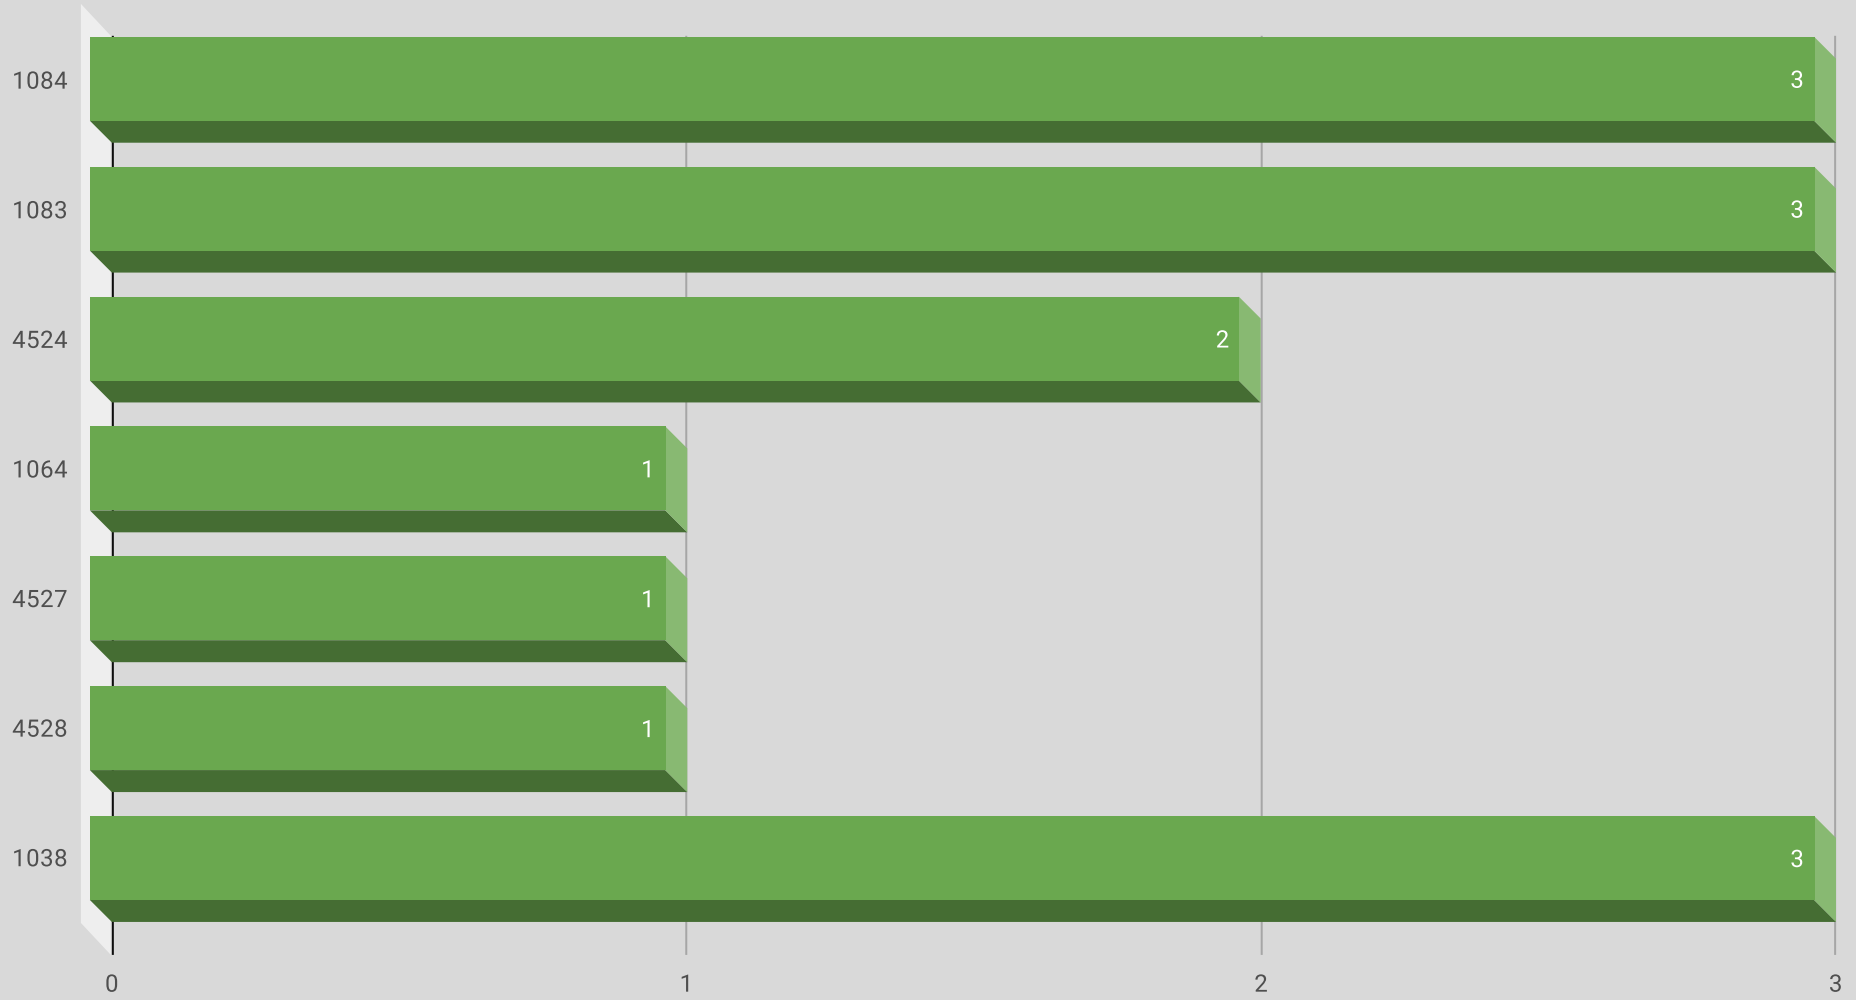

Jan 25 - 31, 2021

LOCATION	PREMISE	OFFENSE	ADDRESS	City	DATE	MONTH	TIME	REPORTING AREA	SERVICE #
VILLAS DEL SOLAMAR	Apartment Residence	ROBBERY-INDIVIDUAL	8350 PARK LN	Dallas, TX	1/25/2021	Jan	12:15:00 AM	1084	014499-2021
ULTA BEAUTY	Shopping Mall	SHOPLIFTING	8160 PARK LN	Dallas, TX	1/26/2021	Jan	3:00:00 PM	1083	801262-2021
RAMBLER PARK	Parking (Business)	THEFT OF VEHICLE PARTS	7575 RAMBLER RD	Dallas, TX	1/27/2021	Jan	12:25:00 PM	4524	801350-2021
HOLLY OAKS CONDOS	Apartment Complex/Building	BURGLARY	7522 HOLLY HILL DR	Dallas, TX	1/28/2021	Jan	6:20:00 PM	1064	016828-2021
WILDFLOWER	Apartment Residence	BURGLARY	8515 PARK LN	Dallas, TX	1/28/2021	Jan	8:00:00 PM	4527	017435-2021
EVERRA MIDTOWN PARK	Apartment Parking Lot	THEFT FROM MOTOR VEHICLE	8240 MEADOW RD	Dallas, TX	1/28/2021	Jan	5:30:00 PM	4524	017061-2021
AVEDA	Parking Lot (All Others)	UUMV	8166 PARK LN	Dallas, TX	1/28/2021	Jan	1:00:00 PM	1083	016814-2021
COSTCO BUSINESS CENTER	Retail Store	SHOPLIFTING	8282 PARK LN	Dallas, TX	1/29/2021	Jan	5:52:00 PM	4528	801465-2021
HOME 2 SUITES	Hotel/Motel/ETC	ALL OTHER LARCENY	8180 MIDTOWN BLVD	Dallas, TX	1/29/2021	Jan	12:00:00 PM	1038	017668-2021
ULTA BEAUTY	Retail Store	SHOPLIFTING	8160 PARK LN	Dallas, TX	1/29/2021	Jan	3:43:00 PM	1083	801448-2021
HOME 2 SUITES	Hotel/Motel/ETC	ALL OTHER LARCENY	8180 MIDTOWN BLVD	Dallas, TX	1/29/2021	Jan	12:00:00 PM	1038	017668-2021
7-ELEVEN	Parking (Business)	AGG ASSAULT - FV	8440 PARK LN	Dallas, TX	1/29/2021	Jan	6:00:00 PM	1084	017341-2021
SANTA FE TRAIL	Apartment Complex/Building	SEXUAL ASSAULT	6347 MELODY LN	Dallas, TX	1/30/2021	Jan	4:05:00 PM	1084	017917-2021
THE NASH	Apartment Residence	OTHER THEFT	8213 MEADOW RD	Dallas, TX	1/22/2021	Jan	2:25:00 PM	1038	801480-2021

NIBRS by Type

NIBRS Offense by Reporting Area

NIBRS Offense by Property

WEEKLY COMPARISON

■ Total Incidents ■ Violent Incidents