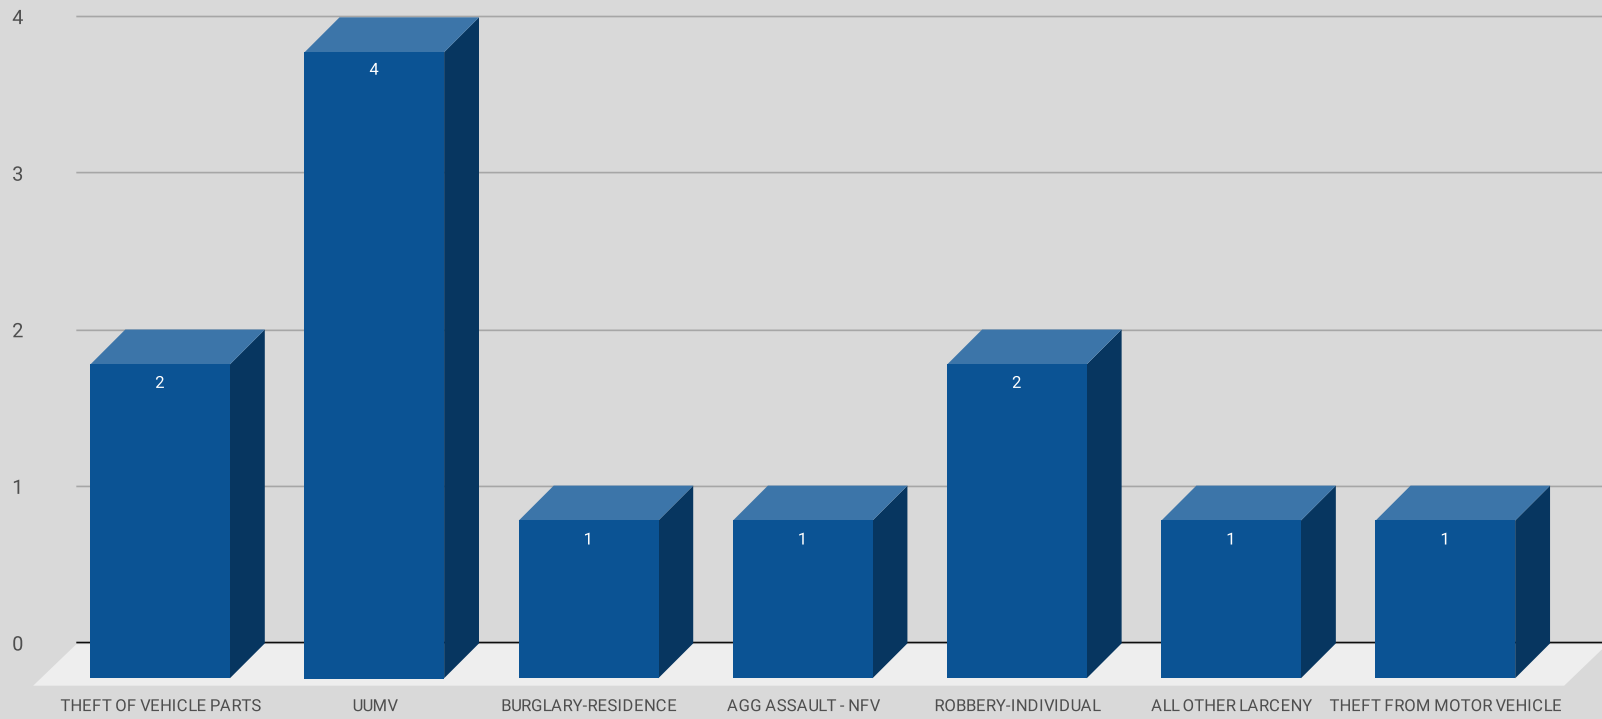

Jan 18 - 24, 2021

LOCATION	PREMISE	OFFENSE	ADDRESS	DATE	TIME	REPORTING AREA	SERVICE #
WOODGLEN	Other	THEFT OF VEHICLE PARTS	6161 PINELAND DR	1/18/2021	3:00:00 AM	4527	011075-2021
CRESTRIDGGE	Apartment Complex/Building	UUMV	6417 RIDGECREST RD	1/19/2021	3:00:00 AM	1084	010913-2021
SANTA FE TRAIL	Apartment Residence	BURGLARY-RESIDENCE	6347 MELODY LN	1/19/2021	6:30:00 AM	1084	011252-2021
ECHO @ MIDTOWN	Apartment Complex/Building	UUMV	7117 HOLLY HILL DR	1/19/2021	4:30:00 PM	4526	011530-2021
PEDITRICIANS OF DALLAS	Parking (Business)	THEFT OF VEHICLE PARTS	8325 WALNUT HILL LN	1/19/2021	2:50:00 PM	4524	800924-2021
THREE FOUNTAINS	Other	AGG ASSAULT - NFV	6011 MELODY LN	1/19/2021	6:40:00 PM	1084	011346-2021
TOWNE CENTER	Apartment Parking Lot	ROBBERY-INDIVIDUAL	8620 PARK LN	1/21/2021	12:50:00 AM	1084	012083-2021
TARGET	Parking (Business)	ALL OTHER LARCENY	6419 SKILLMAN ST	1/21/2021	3:51:00 PM	6014	801064-2021
TRIBECA ON THE CREEK	Apartment Parking Lot	ROBBERY-INDIVIDUAL	6262 MELODY LN	1/21/2021	2:15:00 PM	4529	012379-2021
WILDFLOWER	Apartment Parking Lot	UUMV	6031 PINELAND DR	1/22/2021	2:00:00 AM	4527	012941-2021
TOP GOLF	Parking (Business)	UUMV	8787 PARK LN	1/22/2021	6:30:00 PM	1072	013160-2021
EAST TOWN	Other	THEFT FROM MOTOR VEHICLE	6415 MELODY LN	1/24/2021	1:00:00 AM	1084	014080-2021

NIBRS by Type

NIBRS Offense by Reporting Area

NIBRS Offense by Property