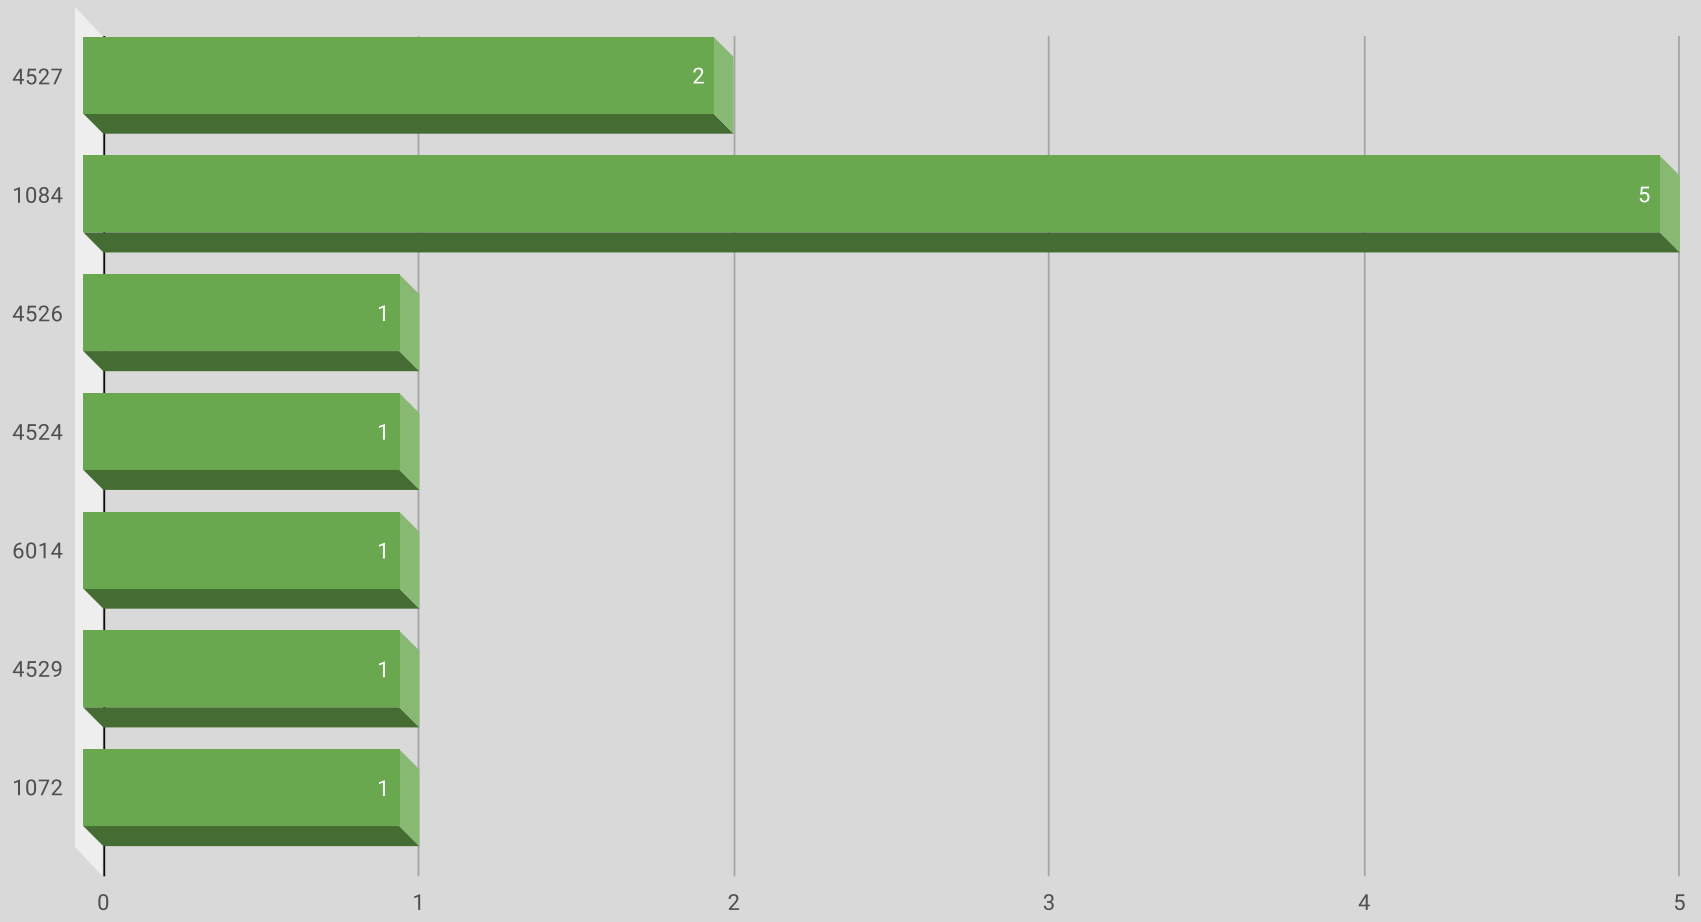

Jan 18 - 24, 2021

LOCATION	PREMISE	OFFENSE	ADDRESS	DATE	TIME	REPORTING AREA	SERVICE #
WOODGLEN	Other	THEFT OF VEHICLE PARTS	6161 PINELAND DR	1/18/2021	3:00:00 AM	4527	011075-2021
CRESTRIDGGE	Apartment Complex/Building	UUMV	6417 RIDGECREST RD	1/19/2021	3:00:00 AM	1084	010913-2021
SANTA FE TRAIL	Apartment Residence	BURGLARY-RESIDENCE	6347 MELODY LN	1/19/2021	6:30:00 AM	1084	011252-2021
ECHO @ MIDTOWN	Apartment Complex/Building	UUMV	7117 HOLLY HILL DR	1/19/2021	4:30:00 PM	4526	011530-2021
PEDITRICIANS OF DALLAS	Parking (Business)	THEFT OF VEHICLE PARTS	8325 WALNUT HILL LN	1/19/2021	2:50:00 PM	4524	800924-2021
THREE FOUNTAINS	Other	AGG ASSAULT - NFV	6011 MELODY LN	1/19/2021	6:40:00 PM	1084	011346-2021
TOWNE CENTER	Apartment Parking Lot	ROBBERY-INDIVIDUAL	8620 PARK LN	1/21/2021	12:50:00 AM	1084	012083-2021
TARGET	Parking (Business)	ALL OTHER LARCENY	6419 SKILLMAN ST	1/21/2021	3:51:00 PM	6014	801064-2021
TRIBECA ON THE CREEK	Apartment Parking Lot	ROBBERY-INDIVIDUAL	6262 MELODY LN	1/21/2021	2:15:00 PM	4529	012379-2021
WILDFLOWER	Apartment Parking Lot	UUMV	6031 PINELAND DR	1/22/2021	2:00:00 AM	4527	012941-2021
TOP GOLF	Parking (Business)	UUMV	8787 PARK LN	1/22/2021	6:30:00 PM	1072	013160-2021
EAST TOWN	Other	THEFT FROM MOTOR VEHICLE	6415 MELODY LN	1/24/2021	1:00:00 AM	1084	014080-2021

NIBRS by Type

NIBRS Offense by Reporting Area

NIBRS Offense by Property