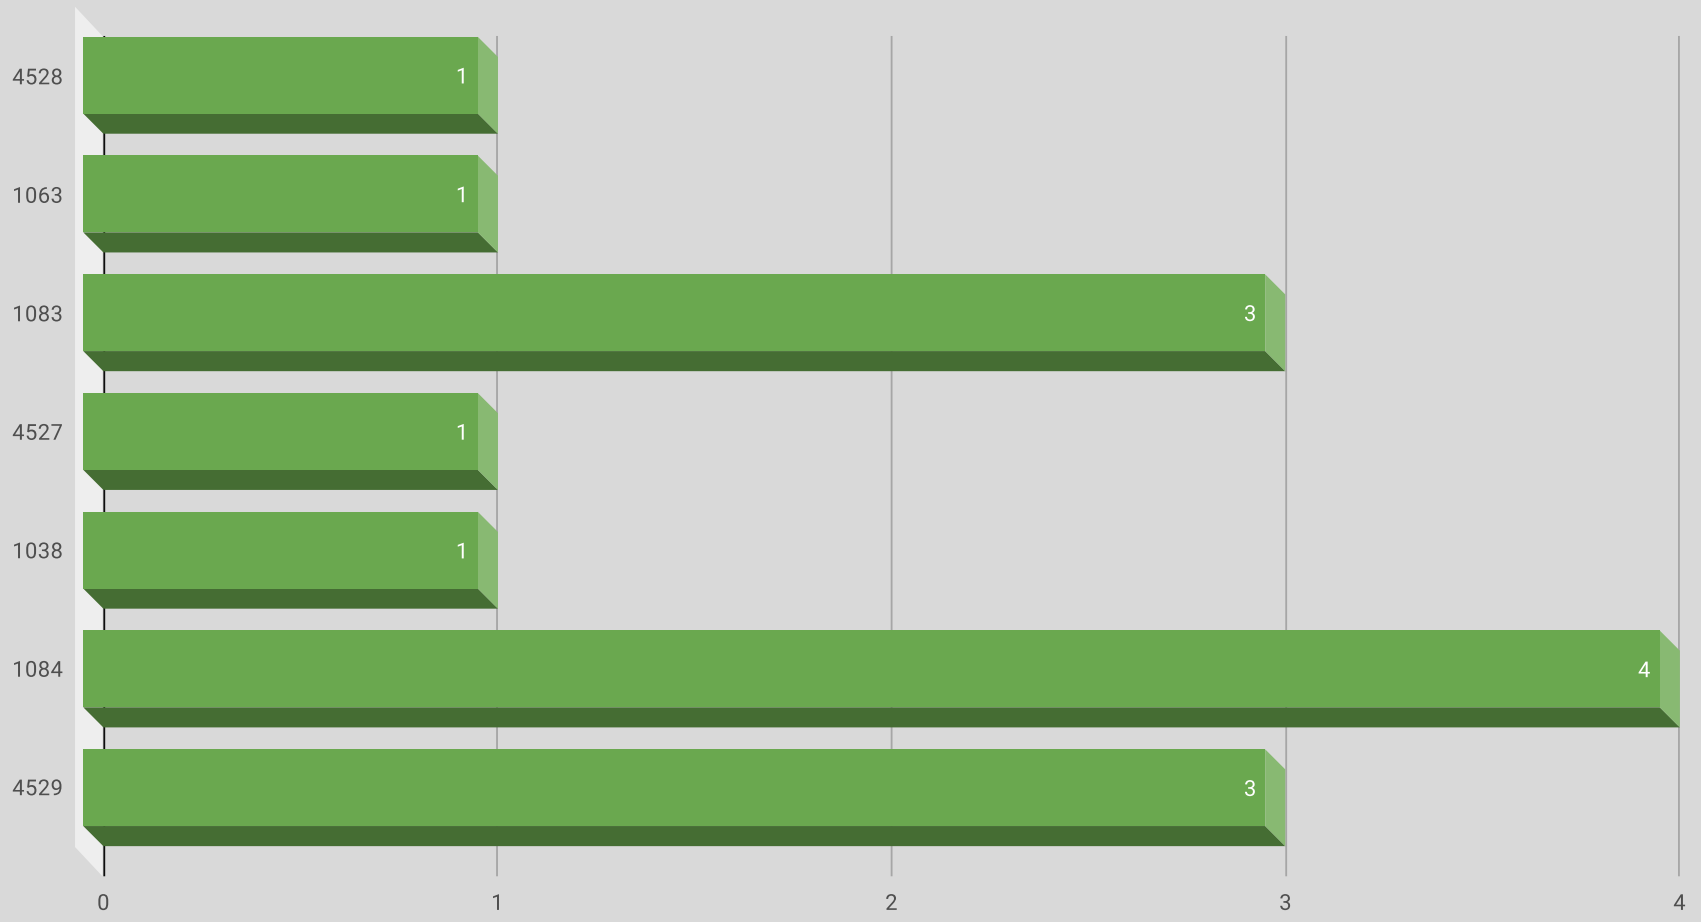

NIBRS Offense by Reporting Area