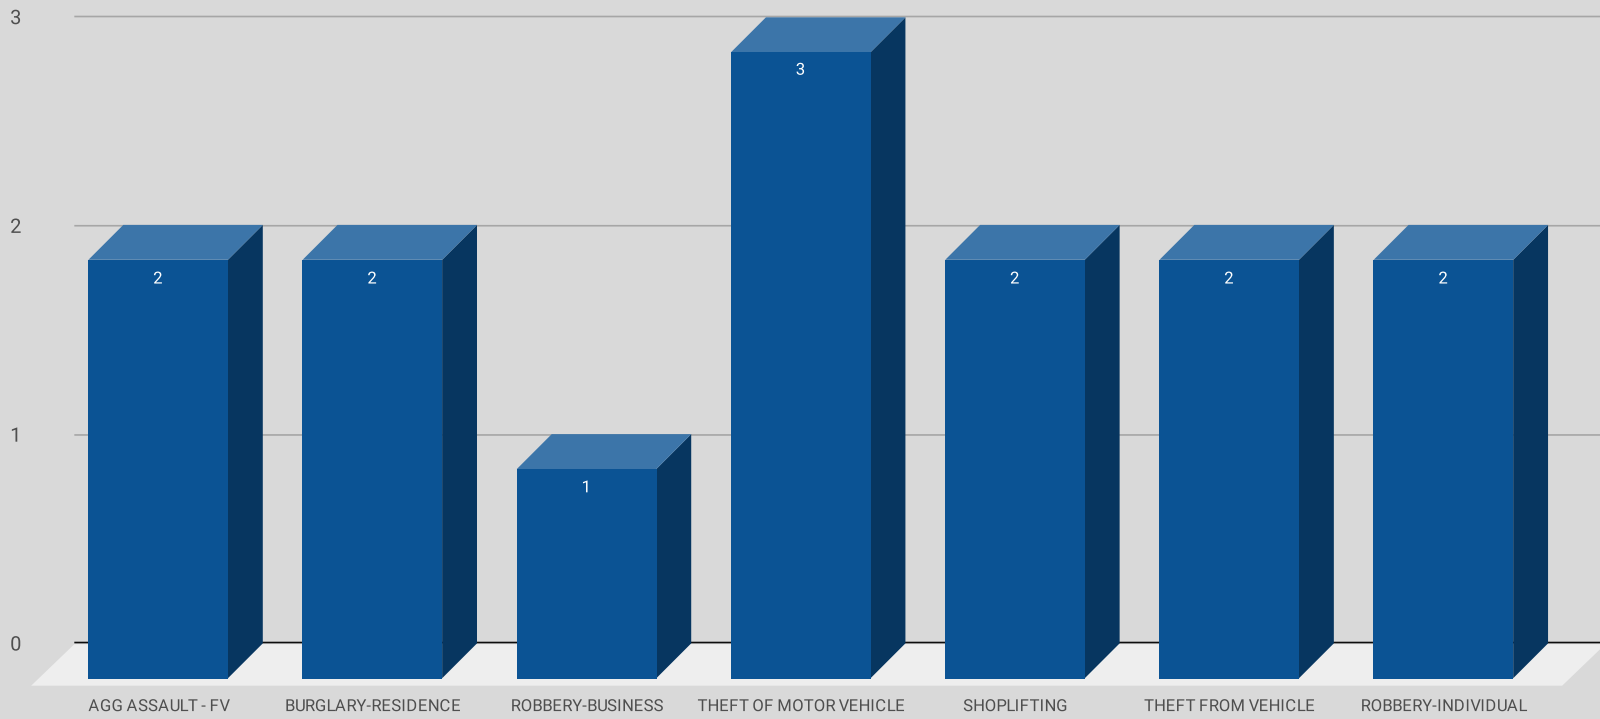

LOCATION	PREMISE	OFFENSE	ADDRESS	City	DATE	TIME	REPORTING AREA	SERVICE #
URBANO @ MIDTOWN	Apartment Residence	AGG ASSAULT - FV	6812 SHADY BROOK LN	DALLAS, TX	12/7/2020	4:00:00 PM	4528	218721-2020
VENUE ON GREENVILLE	Apartment Residence	BURGLARY-RESIDENCE	5759 PINELAND DR	DALLAS, TX	12/7/2020	1:00:00 PM	1063	218948-2020
SAKS OFF 5TH	Retail Store	ROBBERY-BUSINESS	8040 PARK LN	DALLAS, TX	12/8/2020	5:04:00 PM	1083	219461-2020
WILDFLOWER	Apartment Residence	BURGLARY-RESIDENCE	6031 PINELAND DR	DALLAS, TX	12/9/2020	2:00:00 PM	4527	220283-2020
PARK CENTRAL	Apartment Parking Lot	THEFT OF MOTOR VEHICLE	8325 MEADOW RD	DALLAS, TX	12/9/2020	6:40:00 PM	1038	220435-2020
VILLAS DEL SOLAMAR	Apartment Complex/Building	THEFT OF MOTOR VEHICLE	8350 PARK LN	DALLAS, TX	12/10/2020	8:30:00 PM	1084	220974-2020
ULTA BEAUTY	Retail Store	SHOPLIFTING	8160 PARK LN	DALLAS, TX	12/10/2020	3:18:00 PM	1083	815640-2020
CROSS CREEK	Apartment Parking Lot	THEFT FROM VEHICLE	6033 E NORTHWEST HWY	DALLAS, TX	12/11/2020	3:45:00 PM	4529	815622-2020
OLD NAVY	Retail Store	SHOPLIFTING	8170 PARK LN	DALLAS, TX	12/12/2020	11:31:00 AM	1083	815673-2020
SANTA FE TRAILS	Apartment Complex/Building	ROBBERY-INDIVIDUAL	6352 RIDGECREST RD	DALLAS, TX	12/13/2020	7:00:00 AM	1084	222418-2020
BILTMORE	Apartment Residence	AGG ASSAULT - FV	6220 RIDGECREST RD	DALLAS, TX	12/13/2020	12:19:00 PM	1084	222508-2020
THREE FOUNTAINS	Apartment Parking Lot	THEFT OF MOTOR VEHICLE	6033 MELODY LN	DALLAS, TX	12/13/2020	5:51:00 AM	1084	222556-2020
STARBUCKS	Commercial Prop	ROBBERY-INDIVIDUAL	5905 E NORTHWEST HWY	DALLAS, TX	12/13/2020	3:35:00 PM	4529	222587-2020
TEALWOOD ON THE CREEK	Apartment Parking Lot	THEFT FROM VEHICLE	6050 MELODY LN	DALLAS, TX	12/13/2020	6:55:00 PM	4529	222754-2020

### NIBRS by Type