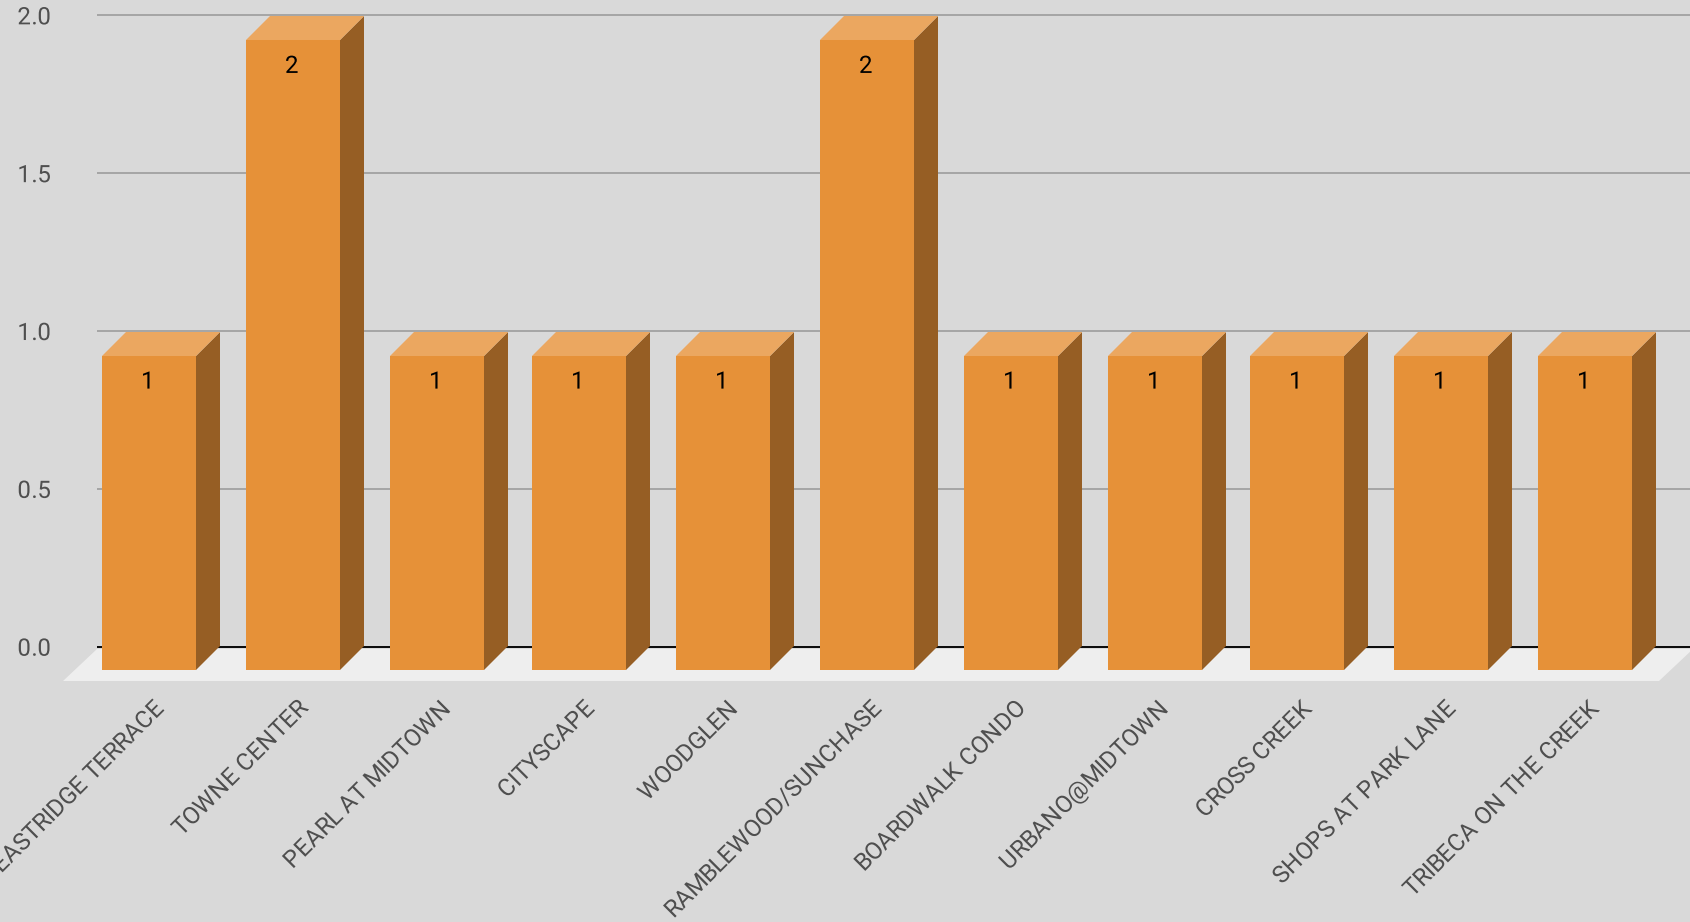

Dec 21 - 27, 2020

LOCATION	PREMISE	OFFENSE	ADDRESS	City	DATE	TIME	REPORTING AREA	SERVICE #
EASTRIDGE TERRACE	Apartment Residence	AGG ASSAULT	6640 EASTRIDGE DR	DALLAS, TX	12/21/2020	3:30:00 PM	1084	227499-2020
TOWNE CENTER	Apartment Complex/Building	ROBBERY	8620 PARK LN	DALLAS, TX	12/23/2020	2:00:00 AM	1084	228415-2020
PEARL AT MIDTOWN	Apartment Parking Lot	ROBBERY	6036 RIDGECREST RD	DALLAS, TX	12/24/2020	6:00:00 AM	1084	229063-2020
CITYSCAPE	Apartment Parking Lot	UUMV	6466 RIDGECREST RD	DALLAS, TX	12/24/2020	9:00:00 PM	1084	229547-2020
WOODGLEN	Apartment Parking Lot	UUMV	6161 PINELAND DR	DALLAS, TX	12/24/2020	6:00:00 PM	4527	229568-2020
TOWNE CENTER	Apartment Residence	AGG ASSAULT	8620 PARK LN	DALLAS, TX	12/26/2020	7:15:00 PM	1084	230363-2020
RAMBLEWOOD/SUNCHASE	Apartment Complex/Building	ROBBERY	8550 PARK LN	DALLAS, TX	12/26/2020	9:05:00 PM	1084	230415-2020
BOARDWALK CONDO	Apartment Parking Lot	ROBBERY	8520 PARK LN	DALLAS, TX	12/26/2020	7:15:00 PM	1084	230452-2020
RAMBLEWOOD/SUNCHASE	Apartment Complex/Building	AGG ASSAULT	8550 PARK LN	DALLAS, TX	12/26/2020	9:05:00 PM	1084	230476-2020
URBANO@MIDTOWN	Apartment Parking Lot	UUMV	6836 SHADY BROOK LN	DALLAS, TX	12/26/2020	10:00:00 PM	4529	231035-2020
CROSS CREEK	Apartment Complex/Building	UUMV	6033 E NORTHWEST HWY	DALLAS, TX	12/27/2020	6:30:00 PM	4529	232003-2020
SHOPS AT PARK LANE	Retail Store	SHOPLIFTING	8020 PARK LN	DALLAS, TX	12/22/2020	2:00:00 PM	1083	816197-2020
TRIBECA ON THE CREEK	Apartment Parking Lot	THEFT FROM MOTOR VEHICLE	6266 MELODY LN	DALLAS, TX	12/22/2020	9:30:00 PM	4529	816239-2020

NIBRS by Type

NIBRS Offense by Reporting Area

NIBRS Offense by Property

WEEKLY COMPARISON

■ Total Incidents ■ Violent Incidents