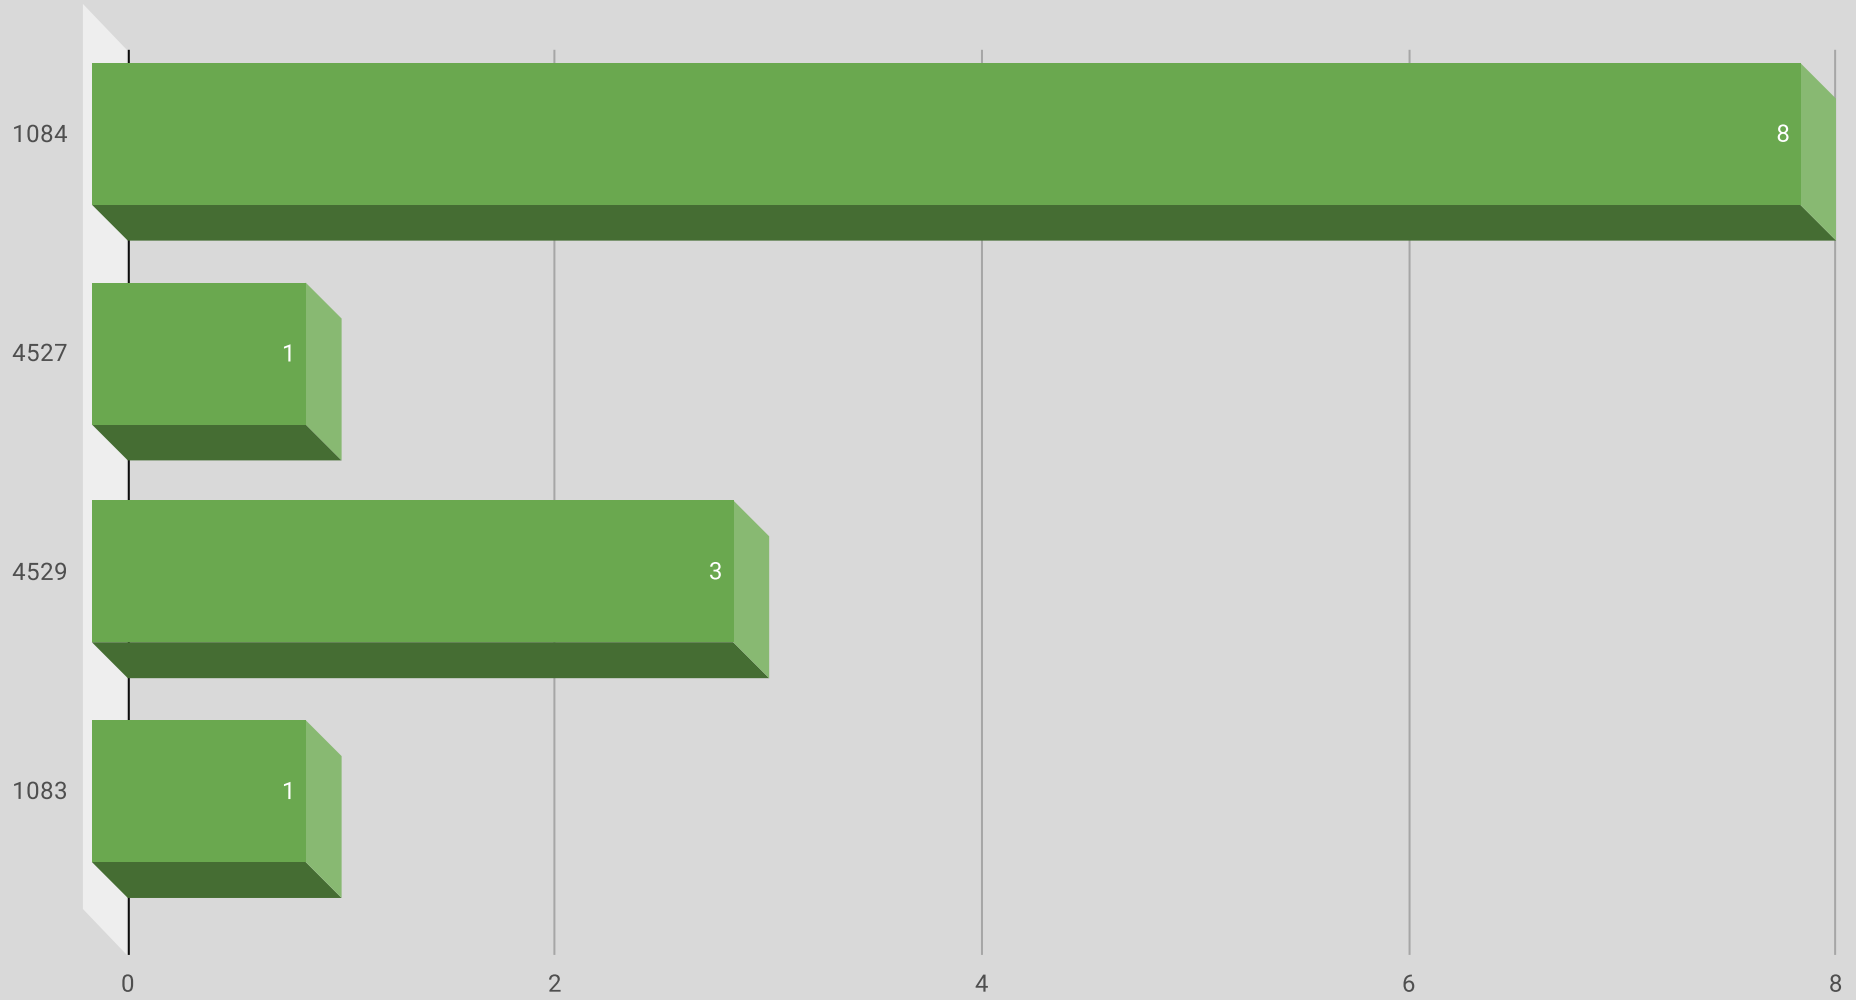

Dec 21 - 27, 2020

LOCATION	PREMISE	OFFENSE	ADDRESS	City	DATE	TIME	REPORTING AREA	SERVICE #
EASTRIDGE TERRACE	Apartment Residence	AGG ASSAULT	6640 EASTRIDGE DR	DALLAS, TX	12/21/2020	3:30:00 PM	1084	227499-2020
TOWNE CENTER	Apartment Complex/Building	ROBBERY	8620 PARK LN	DALLAS, TX	12/23/2020	2:00:00 AM	1084	228415-2020
PEARL AT MIDTOWN	Apartment Parking Lot	ROBBERY	6036 RIDGECREST RD	DALLAS, TX	12/24/2020	6:00:00 AM	1084	229063-2020
CITYSCAPE	Apartment Parking Lot	UUMV	6466 RIDGECREST RD	DALLAS, TX	12/24/2020	9:00:00 PM	1084	229547-2020
WOODGLEN	Apartment Parking Lot	UUMV	6161 PINELAND DR	DALLAS, TX	12/24/2020	6:00:00 PM	4527	229568-2020
TOWNE CENTER	Apartment Residence	AGG ASSAULT	8620 PARK LN	DALLAS, TX	12/26/2020	7:15:00 PM	1084	230363-2020
RAMBLEWOOD/SUNCHASE	Apartment Complex/Building	ROBBERY	8550 PARK LN	DALLAS, TX	12/26/2020	9:05:00 PM	1084	230415-2020
BOARDWALK CONDO	Apartment Parking Lot	ROBBERY	8520 PARK LN	DALLAS, TX	12/26/2020	7:15:00 PM	1084	230452-2020
RAMBLEWOOD/SUNCHASE	Apartment Complex/Building	AGG ASSAULT	8550 PARK LN	DALLAS, TX	12/26/2020	9:05:00 PM	1084	230476-2020
URBANO@MIDTOWN	Apartment Parking Lot	UUMV	6836 SHADY BROOK LN	DALLAS, TX	12/26/2020	10:00:00 PM	4529	231035-2020
CROSS CREEK	Apartment Complex/Building	UUMV	6033 E NORTHWEST HWY	DALLAS, TX	12/27/2020	6:30:00 PM	4529	232003-2020
SHOPS AT PARK LANE	Retail Store	SHOPLIFTING	8020 PARK LN	DALLAS, TX	12/22/2020	2:00:00 PM	1083	816197-2020
TRIBECA ON THE CREEK	Apartment Parking Lot	THEFT FROM MOTOR VEHICLE	6266 MELODY LN	DALLAS, TX	12/22/2020	9:30:00 PM	4529	816239-2020

NIBRS by Type

NIBRS Offense by Reporting Area

NIBRS Offense by Property

WEEKLY COMPARISON

■ Total Incidents ■ Violent Incidents