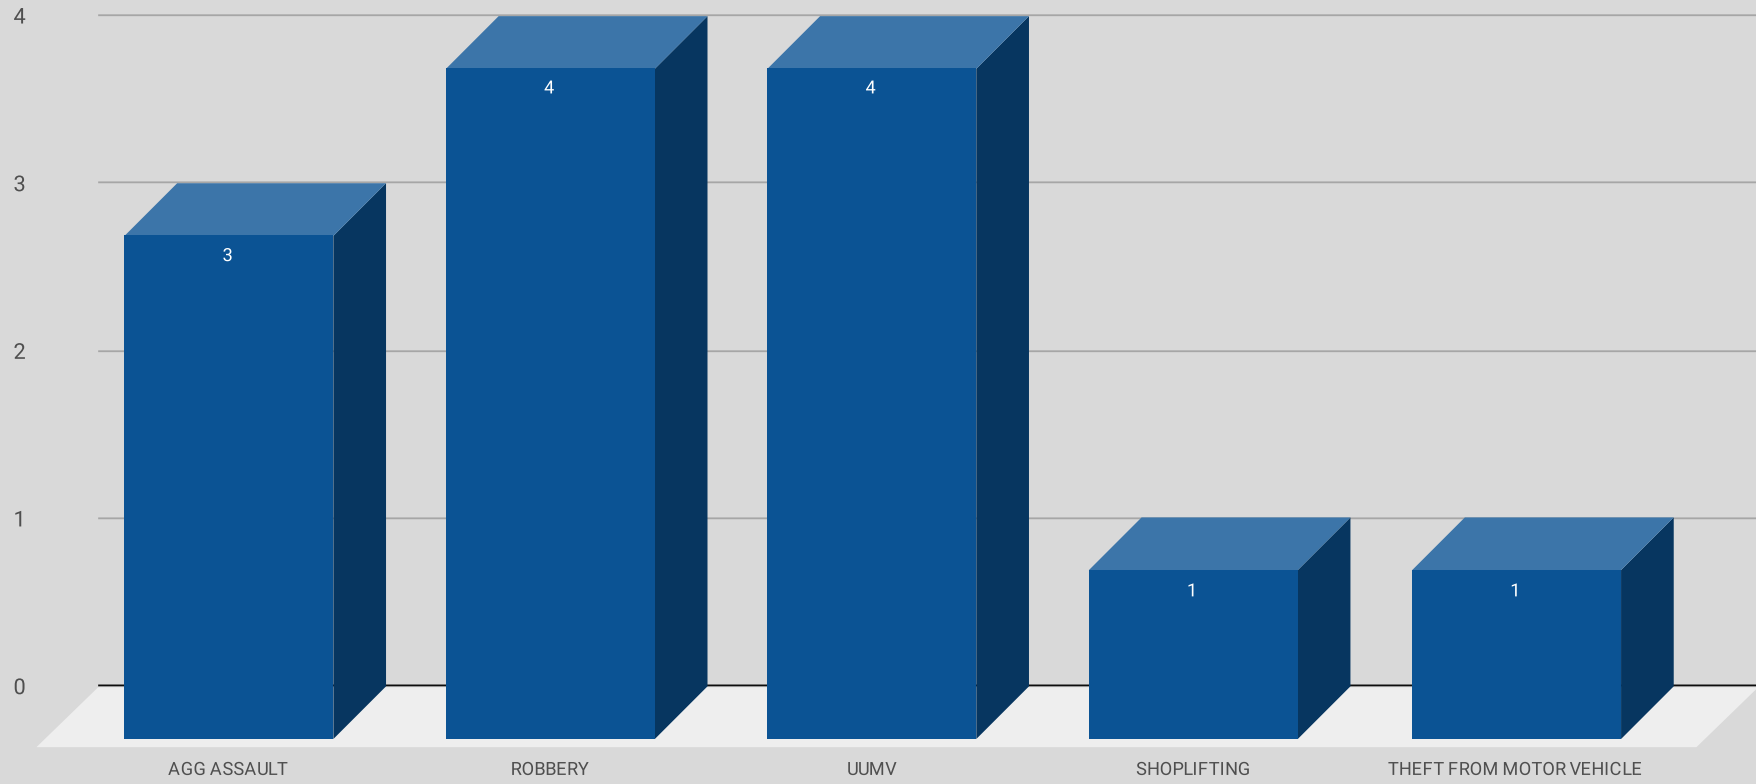

NIBRS by Type