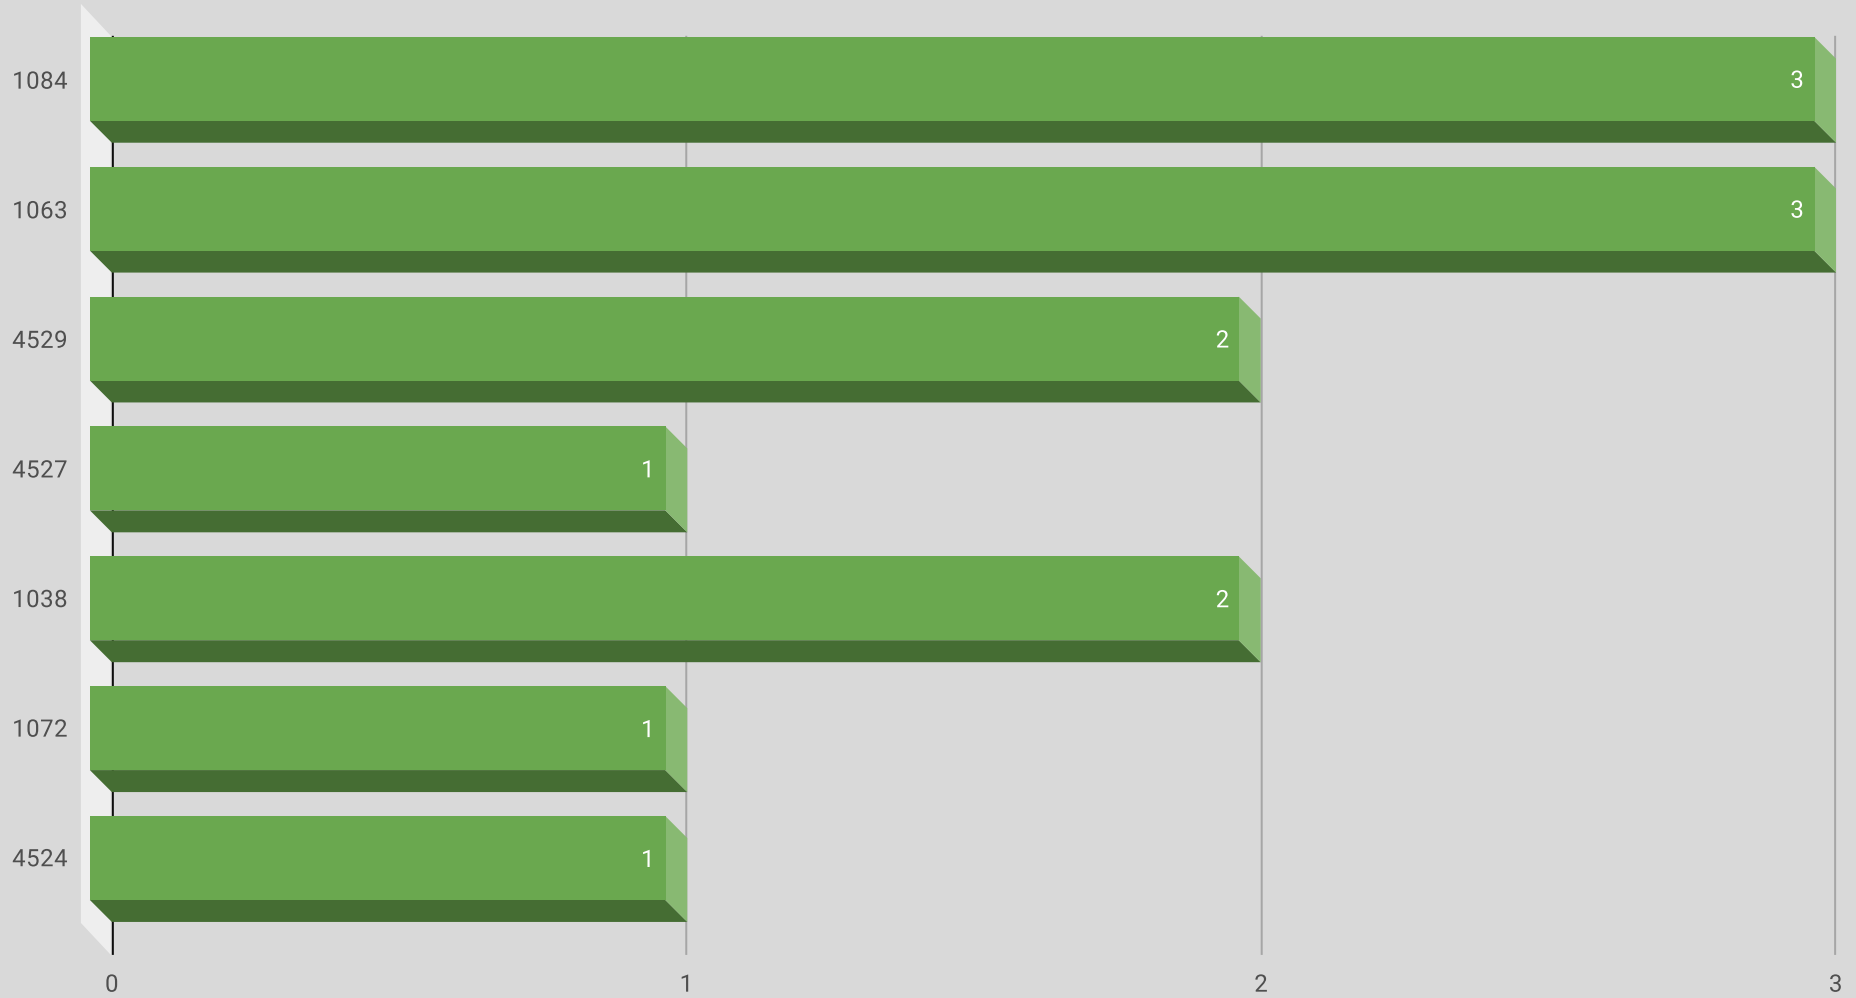

LOCATION	PREMISE	OFFENSE	ADDRESS	City	DATE	TIME	REPORTING AREA	SERVICE #
THE POINTE	Apartment Parking Lot	THEFT FROM MOTOR VEHICLE	6514 RIDGECREST RD	DALLAS, TX	12/14/2020	12:20:00 PM	1084	223463-2020
VENUE ON GREENVILLE	Apartment Residence	BURGLARY-RESIDENCE	5759 PINELAND DR	DALLAS, TX	12/14/2020	3:00:00 PM	1063	223448-2020
7ELEVEN	Retail Store	BURGLARY-BUSINESS	8440 PARK LN	DALLAS, TX	12/15/2020	4:22:00 AM	1084	223495-2020
JCPENNEY	Shopping Mall	THEFT FROM MOTOR VEHICLE	6051 SKILLMAN ST	DALLAS, TX	12/16/2020	4:00:00 PM	4529	815887-2020
WILDFLOWER	Apartment Parking Lot	THEFT FROM MOTOR VEHICLE	8565 PARK LN	DALLAS, TX	12/16/2020	7:00:00 PM	4527	224752-2020
THE NASH	Apartment Parking Lot	THEFT OF MOTOR VEHICLE	8213 MEADOW RD	DALLAS, TX	12/16/2020	11:00:00 AM	1038	225047-2020
THE NASH	Outdoor Area Public/Private	ALL OTHER LARCENY	8213 MEADOW RD	DALLAS, TX	12/16/2020	8:00:00 AM	1038	815879-2020
SUNCHASE SQUARE	Apartment Complex/Building	ALL OTHER LARCENY	7317 HOLLY HILL DR	DALLAS, TX	12/16/2020	1:01:00 PM	1063	224329-2020
IVANHOE	Apartment Complex/Building	ALL OTHER LARCENY	8912 PARK LN	DALLAS, TX	12/17/2020	11:30:00 AM	1072	225031-2020
RAMBLEWOOD SUNCHASE	Apartment Parking Lot	ROBBERY-INDIVIDUAL	6055 RIDGECREST RD	DALLAS, TX	12/17/2020	6:30:00 PM	1084	225145-2020
HANOVER MIDTOWN PARK	Apartment Complex/Building	ALL OTHER LARCENY	8250 MEADOW RD	DALLAS, TX	12/18/2020	9:00:00 AM	4524	816081-2020
TRIBECA ON THE CREEK	Apartment Parking Lot	THEFT FROM MOTOR VEHICLE	6266 MELODY LN	DALLAS, TX	12/18/2020	8:45:00 PM	4529	227234-2020
METRO@MIDTOWN	Apartment Parking Lot	THEFT FROM MOTOR VEHICLE	5811 PINELAND DR	DALLAS, TX	12/20/2020	5:20:00 AM	1063	226619-2020

NIBRS by Type

NIBRS Offense by Reporting Area

WEEKLY COMPARISON

■ Total Incidents ■ Violent Incidents