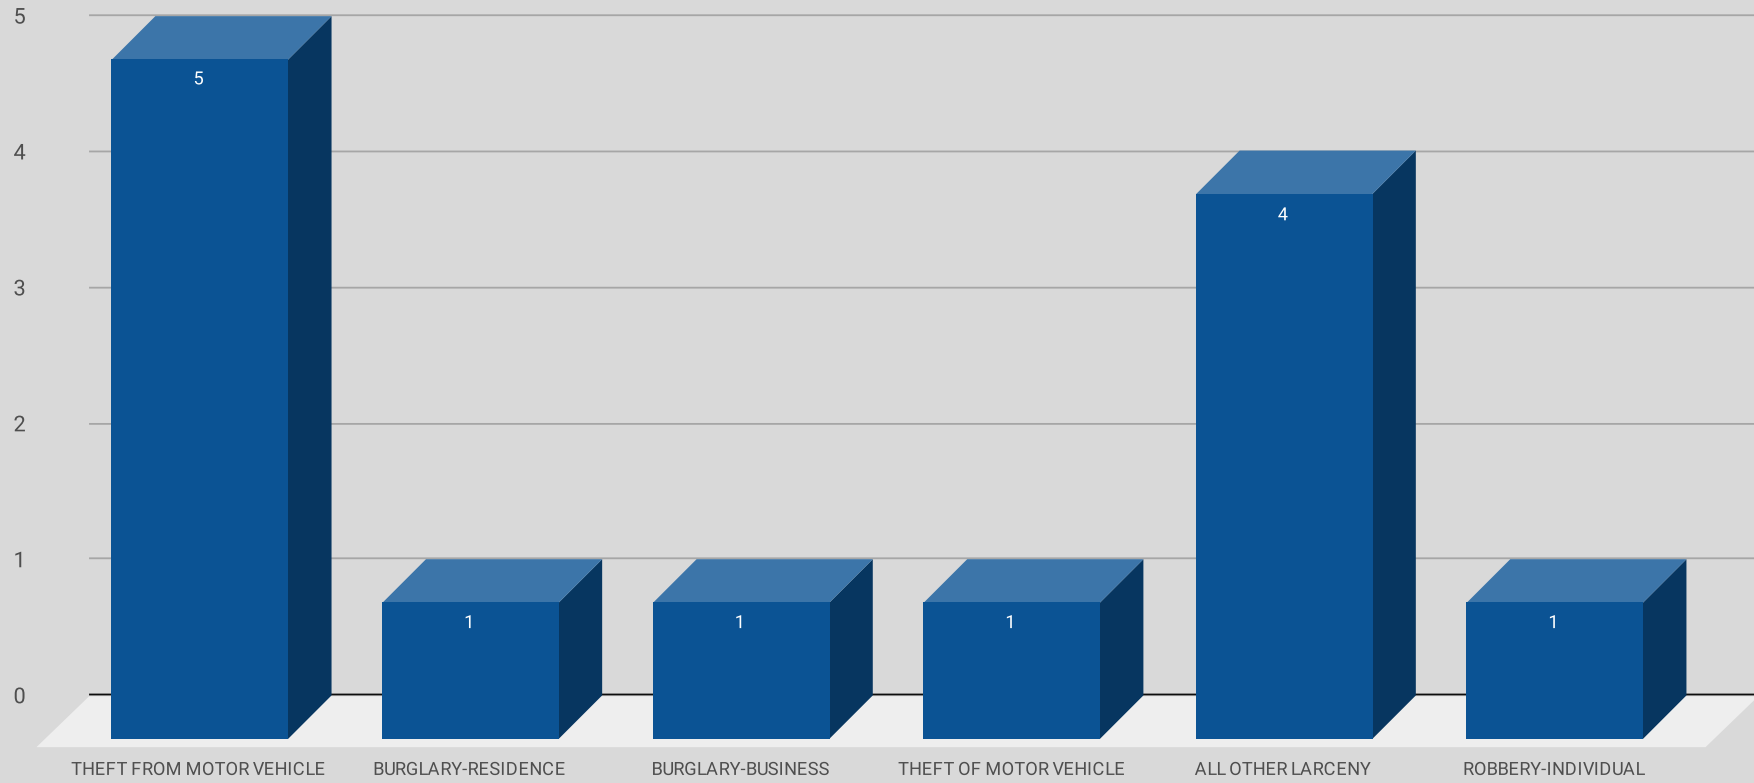

LOCATION	PREMISE	OFFENSE	ADDRESS	City	DATE	TIME	REPORTING AREA	SERVICE #
THE POINTE	Apartment Parking Lot	THEFT FROM MOTOR VEHICLE	6514 RIDGECREST RD	DALLAS, TX	12/14/2020	12:20:00 PM	1084	223463-2020
VENUE ON GREENVILLE	Apartment Residence	BURGLARY-RESIDENCE	5759 PINELAND DR	DALLAS, TX	12/14/2020	3:00:00 PM	1063	223448-2020
7ELEVEN	Retail Store	BURGLARY-BUSINESS	8440 PARK LN	DALLAS, TX	12/15/2020	4:22:00 AM	1084	223495-2020
JCPENNEY	Shopping Mall	THEFT FROM MOTOR VEHICLE	6051 SKILLMAN ST	DALLAS, TX	12/16/2020	4:00:00 PM	4529	815887-2020
WILDFLOWER	Apartment Parking Lot	THEFT FROM MOTOR VEHICLE	8565 PARK LN	DALLAS, TX	12/16/2020	7:00:00 PM	4527	224752-2020
THE NASH	Apartment Parking Lot	THEFT OF MOTOR VEHICLE	8213 MEADOW RD	DALLAS, TX	12/16/2020	11:00:00 AM	1038	225047-2020
THE NASH	Outdoor Area Public/Private	ALL OTHER LARCENY	8213 MEADOW RD	DALLAS, TX	12/16/2020	8:00:00 AM	1038	815879-2020
SUNCHASE SQUARE	Apartment Complex/Building	ALL OTHER LARCENY	7317 HOLLY HILL DR	DALLAS, TX	12/16/2020	1:01:00 PM	1063	224329-2020
IVANHOE	Apartment Complex/Building	ALL OTHER LARCENY	8912 PARK LN	DALLAS, TX	12/17/2020	11:30:00 AM	1072	225031-2020
RAMBLEWOOD SUNCHASE	Apartment Parking Lot	ROBBERY-INDIVIDUAL	6055 RIDGECREST RD	DALLAS, TX	12/17/2020	6:30:00 PM	1084	225145-2020
HANOVER MIDTOWN PARK	Apartment Complex/Building	ALL OTHER LARCENY	8250 MEADOW RD	DALLAS, TX	12/18/2020	9:00:00 AM	4524	816081-2020
TRIBECA ON THE CREEK	Apartment Parking Lot	THEFT FROM MOTOR VEHICLE	6266 MELODY LN	DALLAS, TX	12/18/2020	8:45:00 PM	4529	227234-2020
METRO@MIDTOWN	Apartment Parking Lot	THEFT FROM MOTOR VEHICLE	5811 PINELAND DR	DALLAS, TX	12/20/2020	5:20:00 AM	1063	226619-2020

NIBRS by Type

NIBRS Offense by Reporting Area

WEEKLY COMPARISON

■ Total Incidents ■ Violent Incidents