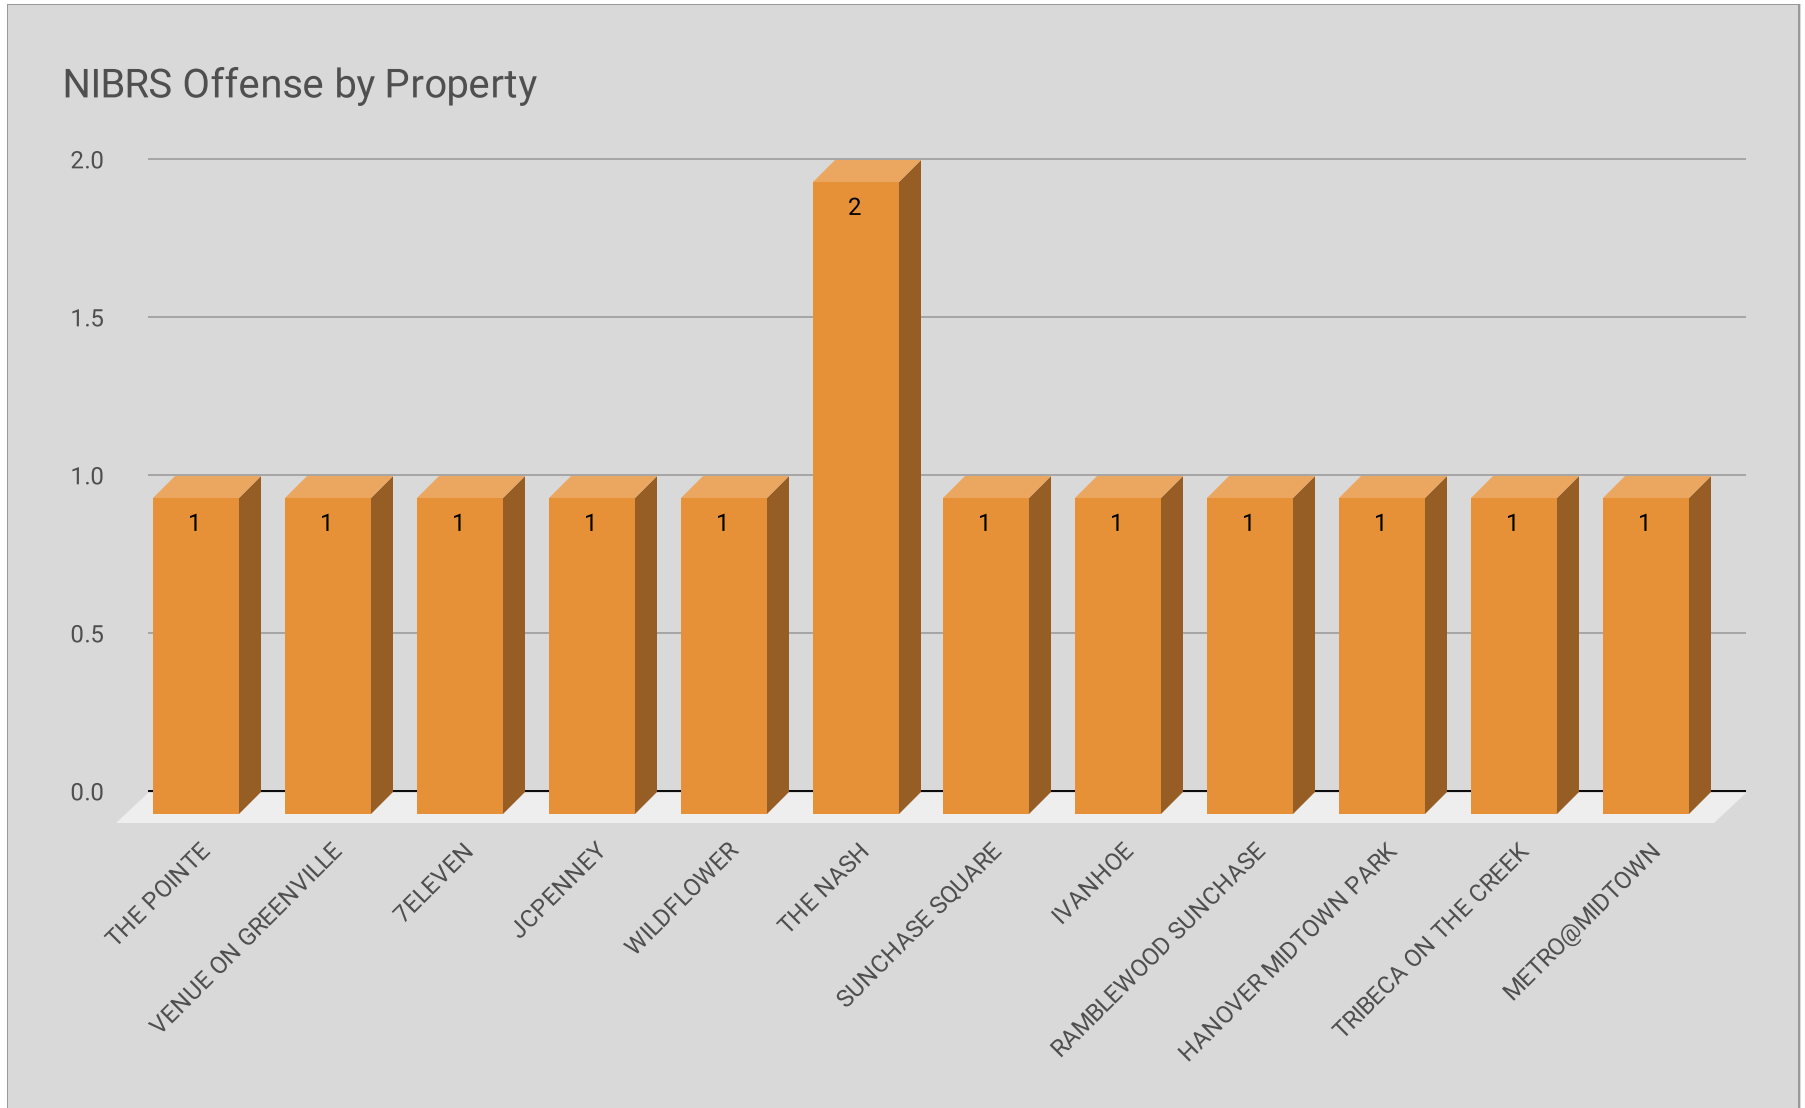

LOCATION	PREMISE	OFFENSE	ADDRESS	City	DATE	TIME	REPORTING AREA	SERVICE #
THE POINTE	Apartment Parking Lot	THEFT FROM MOTOR VEHICLE	6514 RIDGECREST RD	DALLAS, TX	12/14/2020	12:20:00 PM	1084	223463-2020
VENUE ON GREENVILLE	Apartment Residence	BURGLARY-RESIDENCE	5759 PINELAND DR	DALLAS, TX	12/14/2020	3:00:00 PM	1063	223448-2020
7ELEVEN	Retail Store	BURGLARY-BUSINESS	8440 PARK LN	DALLAS, TX	12/15/2020	4:22:00 AM	1084	223495-2020
JCPENNEY	Shopping Mall	THEFT FROM MOTOR VEHICLE	6051 SKILLMAN ST	DALLAS, TX	12/16/2020	4:00:00 PM	4529	815887-2020
WILDFLOWER	Apartment Parking Lot	THEFT FROM MOTOR VEHICLE	8565 PARK LN	DALLAS, TX	12/16/2020	7:00:00 PM	4527	224752-2020
THE NASH	Apartment Parking Lot	THEFT OF MOTOR VEHICLE	8213 MEADOW RD	DALLAS, TX	12/16/2020	11:00:00 AM	1038	225047-2020
THE NASH	Outdoor Area Public/Private	ALL OTHER LARCENY	8213 MEADOW RD	DALLAS, TX	12/16/2020	8:00:00 AM	1038	815879-2020
SUNCHASE SQUARE	Apartment Complex/Building	ALL OTHER LARCENY	7317 HOLLY HILL DR	DALLAS, TX	12/16/2020	1:01:00 PM	1063	224329-2020
IVANHOE	Apartment Complex/Building	ALL OTHER LARCENY	8912 PARK LN	DALLAS, TX	12/17/2020	11:30:00 AM	1072	225031-2020
RAMBLEWOOD SUNCHASE	Apartment Parking Lot	ROBBERY-INDIVIDUAL	6055 RIDGECREST RD	DALLAS, TX	12/17/2020	6:30:00 PM	1084	225145-2020
HANOVER MIDTOWN PARK	Apartment Complex/Building	ALL OTHER LARCENY	8250 MEADOW RD	DALLAS, TX	12/18/2020	9:00:00 AM	4524	816081-2020
TRIBECA ON THE CREEK	Apartment Parking Lot	THEFT FROM MOTOR VEHICLE	6266 MELODY LN	DALLAS, TX	12/18/2020	8:45:00 PM	4529	227234-2020
METRO@MIDTOWN	Apartment Parking Lot	THEFT FROM MOTOR VEHICLE	5811 PINELAND DR	DALLAS, TX	12/20/2020	5:20:00 AM	1063	226619-2020

NIBRS by Type

NIBRS Offense by Reporting Area

WEEKLY COMPARISON

■ Total Incidents ■ Violent Incidents