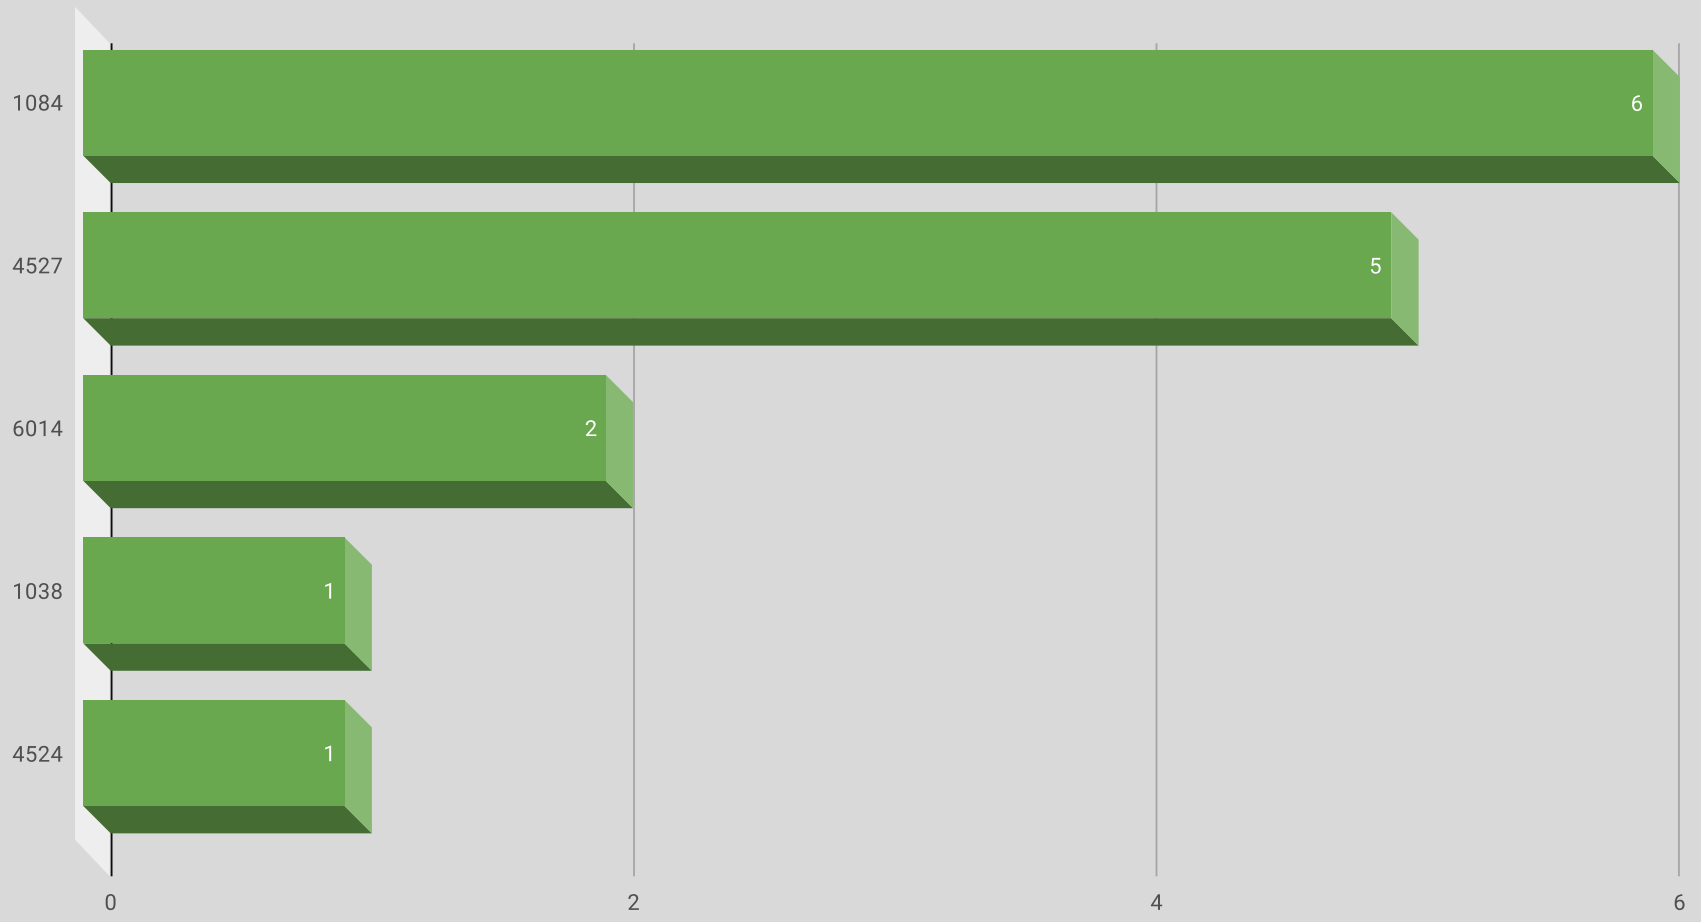

NIBRS Offense by Reporting Area