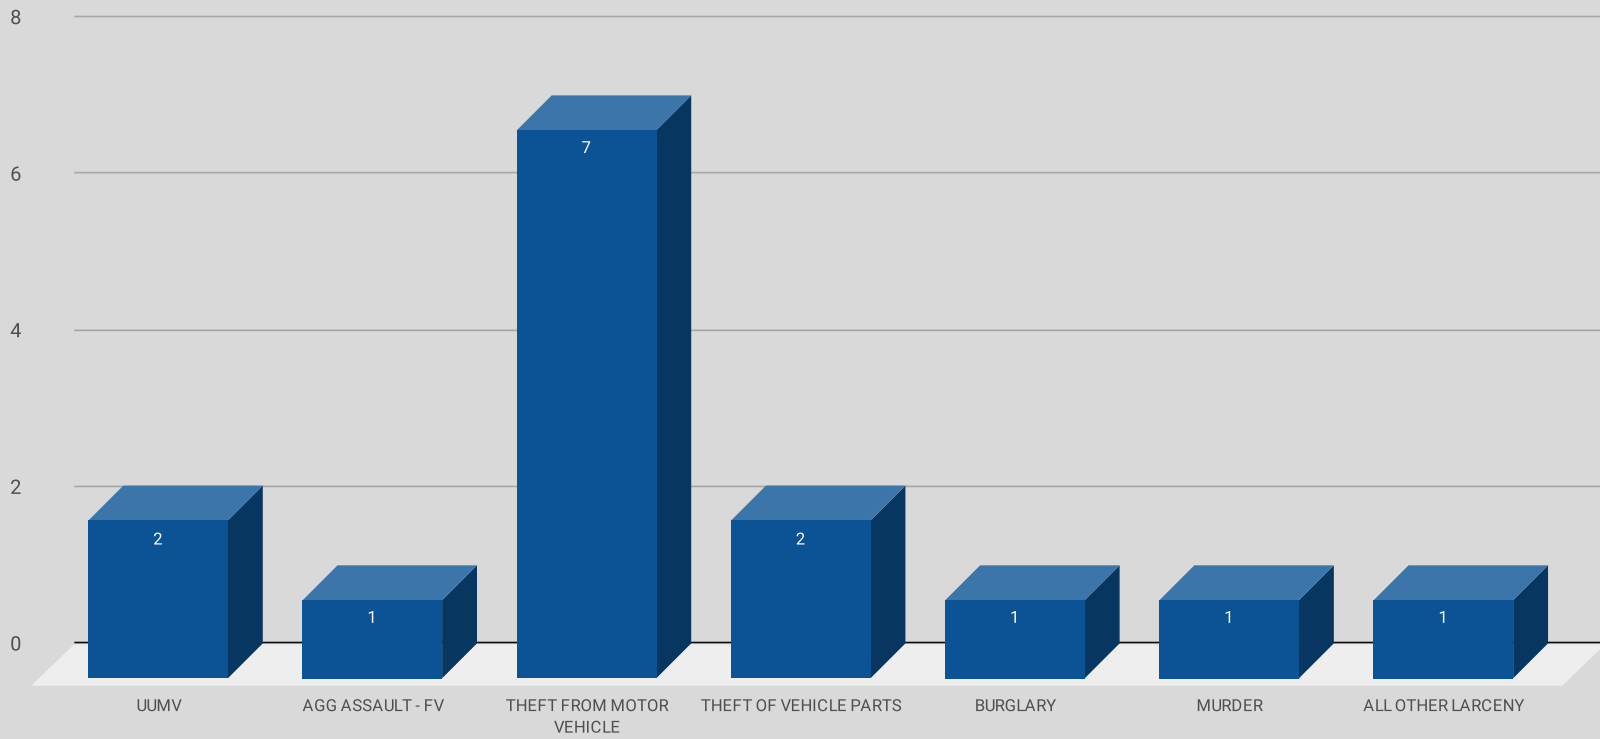

LOCATION	PREMISE	OFFENSE	ADDRESS	DATE	TIME	REPORTING AREA	SERVICE #
EAST TOWN	Outdoor Area Public/Private	UUMV	6415 MELODY LN	8/31/2020	12:30:00 AM	1084	154876-2020
CRESTRIDGE	Apartment Residence	AGG ASSAULT - FV	6417 RIDGECREST RD	9/1/2020	2:45:00 AM	1084	155135-2020
BILTMORE	Apartment Parking Lot	THEFT FROM MOTOR VEHICLE	6252 RIDGECREST RD	8/31/2020	6:30:00 PM	1084	155233-2020
MELODY PARC	Apartment Parking Lot	THEFT OF VEHICLE PARTS	5951 MELODY LN	8/31/2020	11:45:00 PM	1084	155335-2020
BILTMORE	Apartment Parking Lot	THEFT FROM MOTOR VEHICLE	6254 RIDGECREST RD	9/2/2020	6:25:00 AM	1084	155794-2020
WILDFLOWER	Apartment Parking Lot	THEFT FROM MOTOR VEHICLE	8565 PARK LN	9/2/2020	12:00:00 AM	4527	155860-2020
WILDFLOWER	Apartment Parking Lot	UUMV	6031 PINELAND DR	9/1/2020	7:00:00 PM	4527	155868-2020
CLOVER ON PARK LANE	Apartment Complex/Building	BURGLARY	8780 PARK LN	8/31/2020	12:00:00 PM	6014	155941-2020
WILDFLOWER	Apartment Parking Lot	THEFT FROM MOTOR VEHICLE	8515 PARK LN	9/2/2020	12:50:00 AM	4527	156039-2020
THE POINTE	Apartment Parking Lot	THEFT OF VEHICLE PARTS	6514 RIDGECREST RD	9/1/2020	12:00:00 AM	1084	156104-2020
IVANHOE	Apartment Residence	MURDER	8904 PARK LN	9/4/2020	10:00:00 AM	6014	157162-2020
MEADOWS NORTH	Apartment Complex/Building	ALL OTHER LARCENY	8069 MEADOW RD	9/4/2020	6:00:00 PM	1038	157492-2020
ADORA	Parking (Business)	THEFT FROM MOTOR VEHICLE	8130 MEADOW RD	9/4/2020	6:00:00 PM	4524	157858-2020
WOODS ON PARK LANE	Apartment Parking Lot	THEFT FROM MOTOR VEHICLE	8601 PARK LN	8/31/2020	11:00:00 PM	4527	810493-2020
WOODS ON PARK LANE	Condo/Townhome Parking	THEFT FROM MOTOR VEHICLE	8601 PARK LN	8/31/2020	8:45:00 PM	4527	810504-2020

### NIBRS by Type