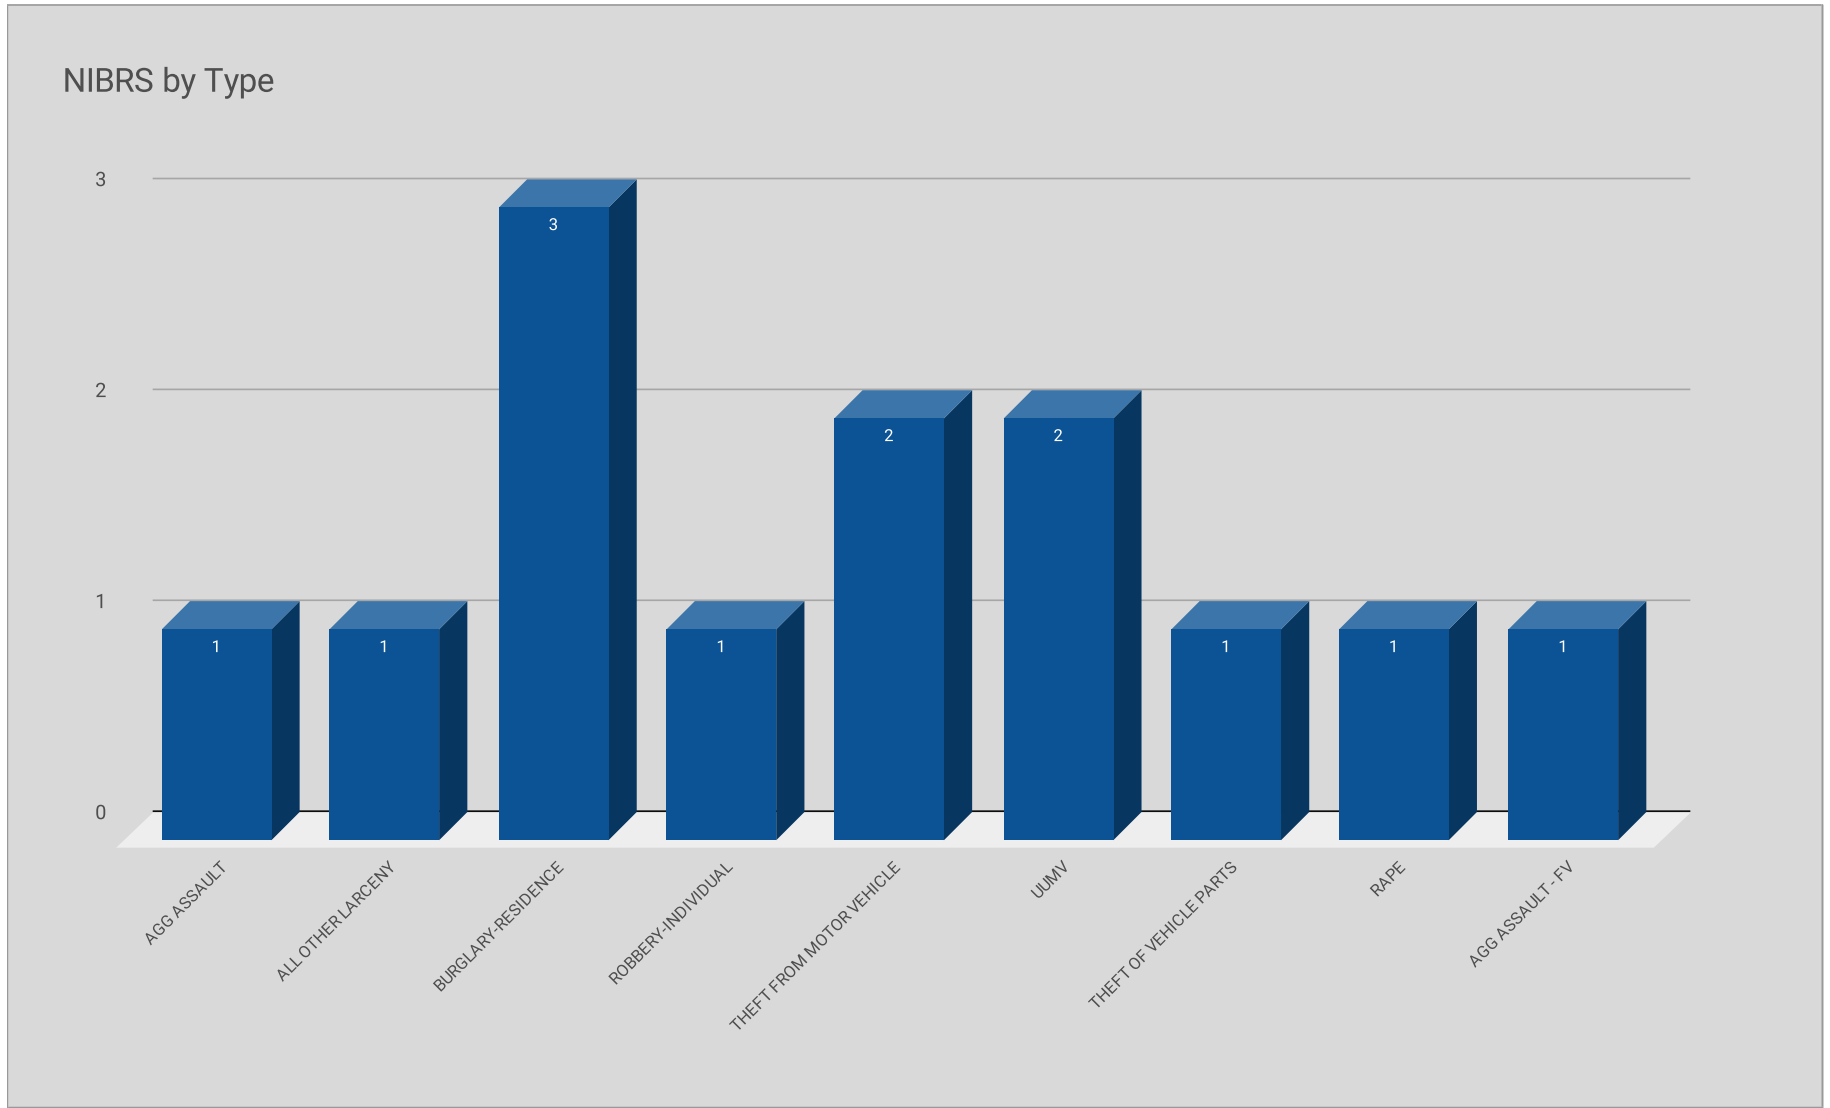

August 3 - 9, 2020

LOCATION	PREMISE	OFFENSE	ADDRESS	DATE	TIME	REPORTING AREA	SERVICE #
WALMART	Parking (Business)	AGG ASSAULT	6185 RETAIL RD	8/3/2020	2:30:00 PM	4529	136025-2020
WILDFLOWER	Apartment Residence	ALL OTHER LARCENY	8515 PARK LN	8/4/2020	11:30:00 PM	4527	137173-2020
VERANDA @ MIDTOWN	Apartment Residence	BURGLARY-RESIDENCE	6531 MELODY LN	8/5/2020	1:00:00 AM	1084	137032-2020
LYRIC @ MIDTOWN	Apartment Parking Lot	ROBBERY-INDIVIDUAL	7112 HOLLY HILL DR	8/5/2020	8:15:00 AM	4526	137104-2020
WALMART	Parking (Business)	THEFT FROM MOTOR VEHICLE	6185 RETAIL RD	8/5/2020	10:20:00 AM	4529	137266-2020
PARK CENTRAL	Apartment Parking Lot	UUMV	8325 MEADOW RD	8/5/2020	11:00:00 AM	1038	137321-2020
EAST TOWN	Apartment Residence	BURGLARY-RESIDENCE	6415 MELODY LN	8/5/2020	2:00:00 PM	1084	137719-2020
TRIBECA ON THE CREEK	Apartment Residence	BURGLARY-RESIDENCE	6260 MELODY LN	8/5/2020	9:50:00 AM	4529	138451-2020
WILDFLOWER	Apartment Residence	THEFT OF VEHICLE PARTS	6031 PINELAND DR	8/5/2020	9:00:00 PM	4527	809368-2020
PUBLIC STREET/ALLEY	Highway, Street, Alley ETC	RAPE	7019 HOLLY HILL DR	8/7/2020	1:00:00 PM	4526	138697-2020
PARK CENTRAL	Apartment Parking Lot	THEFT FROM MOTOR VEHICLE	8325 MEADOW RD	8/7/2020	9:00:00 AM	1038	809417-2020
PARK LANE TERRACE	Apartment Parking Lot	UUMV	6830 LARMANDA ST	8/8/2020	6:00:00 AM	6014	139803-2020
CRESTRIDGE	Apartment Residence	AGG ASSAULT - FV	6417 RIDGECREST RD	8/9/2020	10:30:00 PM	1084	140320-2020

NIBRS Offense by Reporting Area

NIBRS Offense by Property