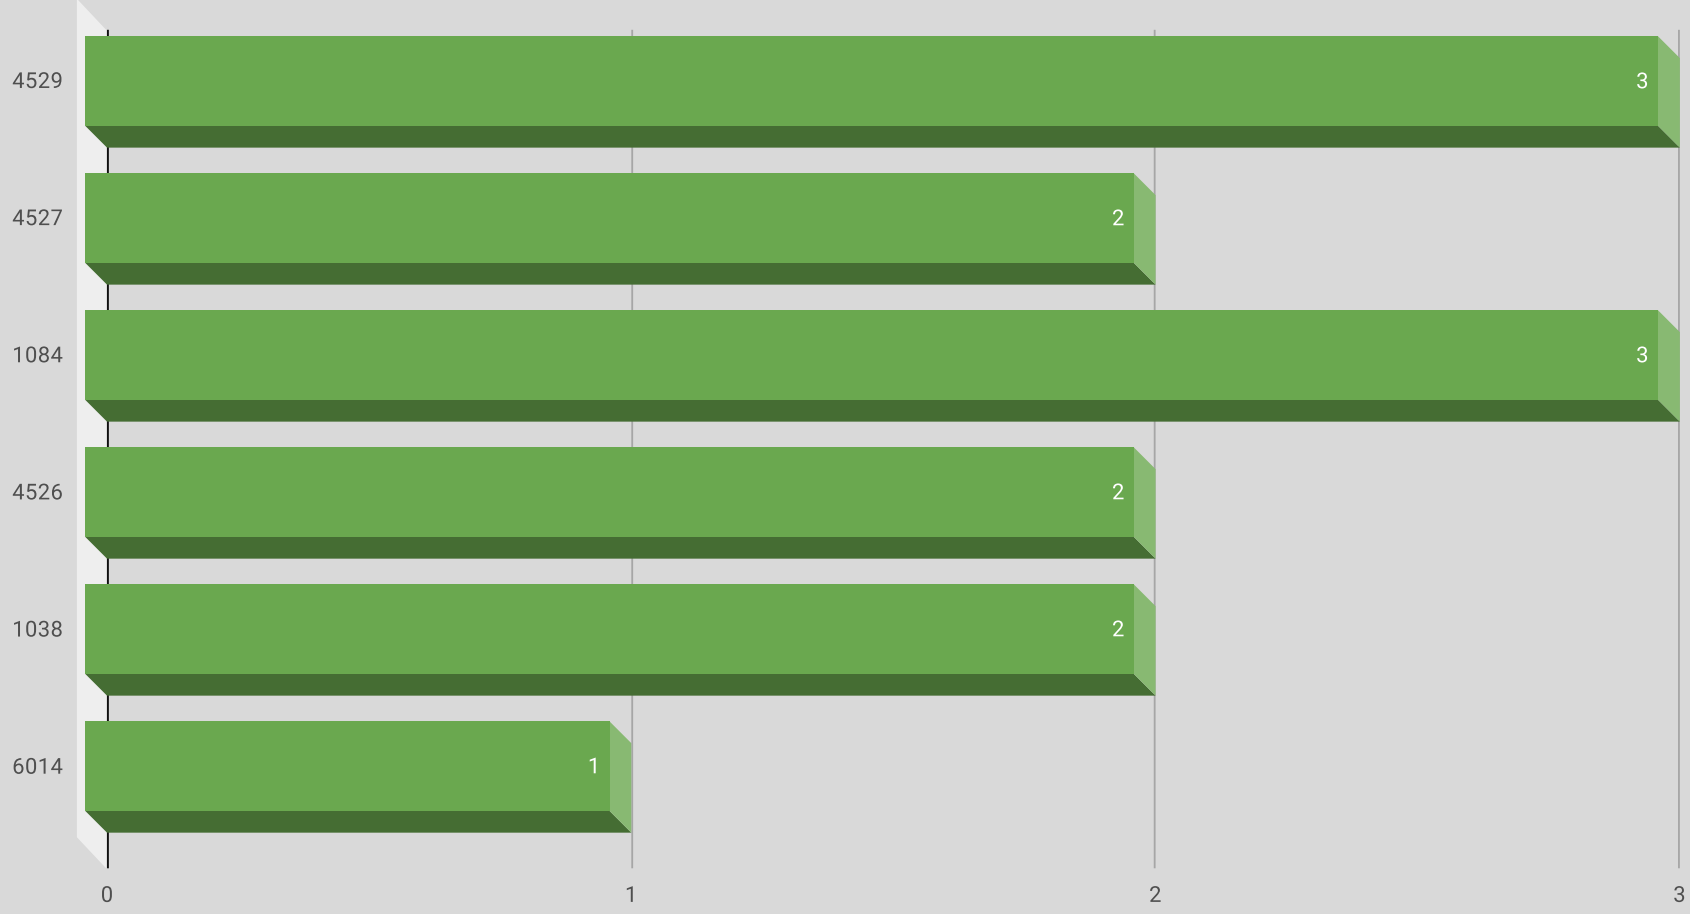

August 3 - 9, 2020

LOCATION	PREMISE	OFFENSE	ADDRESS	DATE	TIME	REPORTING AREA	SERVICE #
WALMART	Parking (Business)	AGG ASSAULT	6185 RETAIL RD	8/3/2020	2:30:00 PM	4529	136025-2020
WILDFLOWER	Apartment Residence	ALL OTHER LARCENY	8515 PARK LN	8/4/2020	11:30:00 PM	4527	137173-2020
VERANDA @ MIDTOWN	Apartment Residence	BURGLARY-RESIDENCE	6531 MELODY LN	8/5/2020	1:00:00 AM	1084	137032-2020
LYRIC @ MIDTOWN	Apartment Parking Lot	ROBBERY-INDIVIDUAL	7112 HOLLY HILL DR	8/5/2020	8:15:00 AM	4526	137104-2020
WALMART	Parking (Business)	THEFT FROM MOTOR VEHICLE	6185 RETAIL RD	8/5/2020	10:20:00 AM	4529	137266-2020
PARK CENTRAL	Apartment Parking Lot	UUMV	8325 MEADOW RD	8/5/2020	11:00:00 AM	1038	137321-2020
EAST TOWN	Apartment Residence	BURGLARY-RESIDENCE	6415 MELODY LN	8/5/2020	2:00:00 PM	1084	137719-2020
TRIBECA ON THE CREEK	Apartment Residence	BURGLARY-RESIDENCE	6260 MELODY LN	8/5/2020	9:50:00 AM	4529	138451-2020
WILDFLOWER	Apartment Residence	THEFT OF VEHICLE PARTS	6031 PINELAND DR	8/5/2020	9:00:00 PM	4527	809368-2020
PUBLIC STREET/ALLEY	Highway, Street, Alley ETC	RAPE	7019 HOLLY HILL DR	8/7/2020	1:00:00 PM	4526	138697-2020
PARK CENTRAL	Apartment Parking Lot	THEFT FROM MOTOR VEHICLE	8325 MEADOW RD	8/7/2020	9:00:00 AM	1038	809417-2020
PARK LANE TERRACE	Apartment Parking Lot	UUMV	6830 LARMANDA ST	8/8/2020	6:00:00 AM	6014	139803-2020
CRESTRIDGE	Apartment Residence	AGG ASSAULT - FV	6417 RIDGECREST RD	8/9/2020	10:30:00 PM	1084	140320-2020

NIBRS Offense by Reporting Area

NIBRS Offense by Property