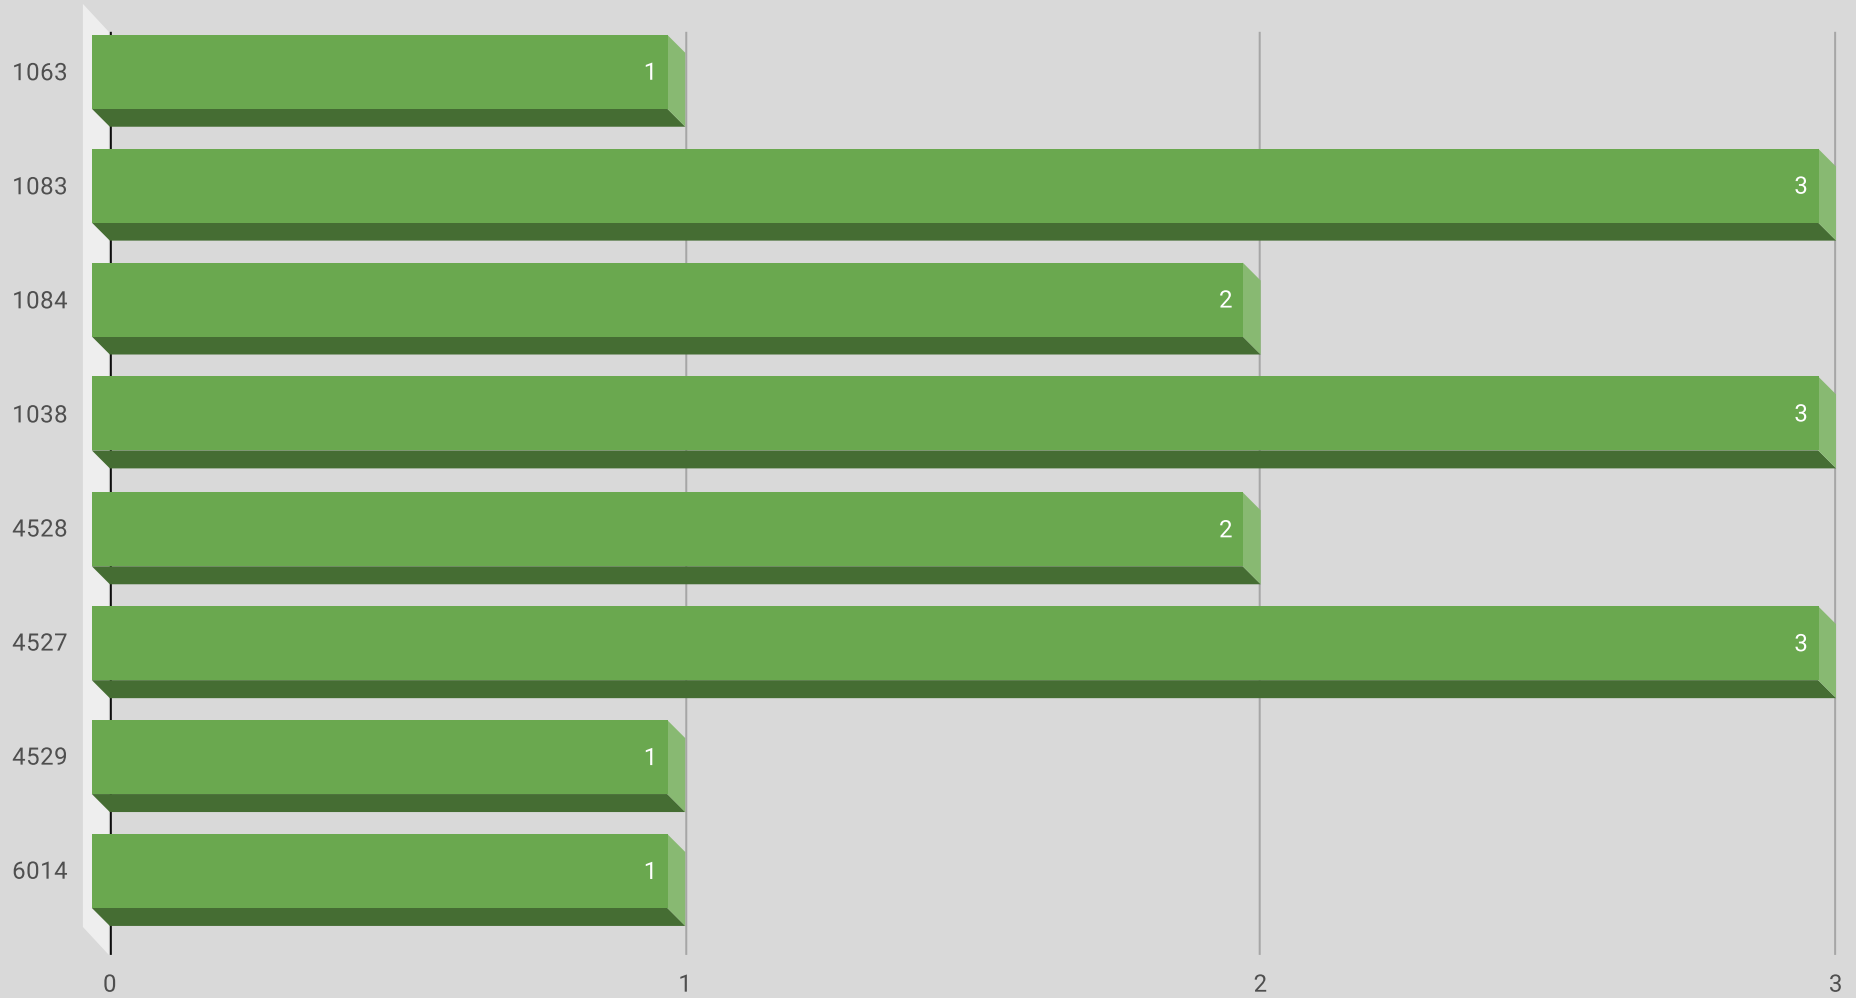

VM Weekly Crime Stats 08-23-21 to 08-29-21

LOCATION	PREMISE	OFFENSE	ADDRESS	DATE	TIME	REPORTING	
						AREA	SERVICE #
Cooper Run condos	Apartment Parking Lot	UUMV	7431 HOLLY HILL DR	8/16/2021	10:30:00 PM	1063	152227-2021
Shops At Park Ln	Parking (Business)	UUMV	8020 PARK LN	8/16/2021	1:05:00 PM	1083	152033-2021
Biltmore Apts	Apartment Residence	BMV	6251 MELODY LN	8/16/2021	7:00:00 PM	1084	153425-2021
Alta At Midtown	Parking Lot (All Others)	OTHER THEFT	8107 MANDERVILLE LN	8/16/2021	12:00:00 AM	1038	176257-2021
Whole Foods Market	Parking (Business)	UUMV	8190 PARK LN	8/17/2021	11:00:00 AM	1083	152593-2021
Vickery Health Center	Other	BMV	8224 PARK LN	8/17/2021	10:30:00 AM	4528	152391-2021
Wildflower Apts	Apartment Parking Lot	BMV	6031 PINELAND DR	8/18/2021	3:00:00 PM	4527	153157-2021
City Scape Apts	Apartment Parking Lot	BMV	6466 RIDGECREST RD	8/18/2021	6:10:00 PM	1084	153327-2021
Lofts/Condos	Apartment Parking Lot	BMV	7152 FAIR OAKS AVE	8/18/2021	3:40:00 AM	4527	152936-2021
The Heights at Park Lane	Outdoor Area Public/Private	BMV	8200 PARK LN	8/19/2021	1:50:00 AM	4528	153726-2021
Lofts/Condos	Apartment Parking Lot	UUMV	7152 FAIR OAKS AVE	8/19/2021	3:00:00 PM	4527	157545-2021
Timber Creek	Retail Store	BMV	6185 RETAIL RD	8/19/2021	7:30:00 PM	4529	157837-2021
The Nash	Other	OTHER THEFT	8213 MEADOW RD	8/19/2021	12:00:00 PM	1038	157257-2021
SHOPS At Park Ln	Retail Store	AGG ASSAULT - FV	8170 PARK LN	8/19/2021	3:05:00 PM	1083	810738-2021
Domain at Midtown Park	Apartment Parking Lot	UUMV	8197 MIDTOWN BLVD	8/20/2021	7:11:00 PM	1038	156417-2021
Stratford At Midtown	Apartment Parking Lot	AGG ASSAULT - FV	6727 LARMANDA ST	8/21/2021	10:00:00 PM	6014	156495-2021

NIBRS Offense by Reporting Area

NIBRS Offense by Property

WEEKLY COMPARISON

■ Total Incidents ■ Violent Incidents