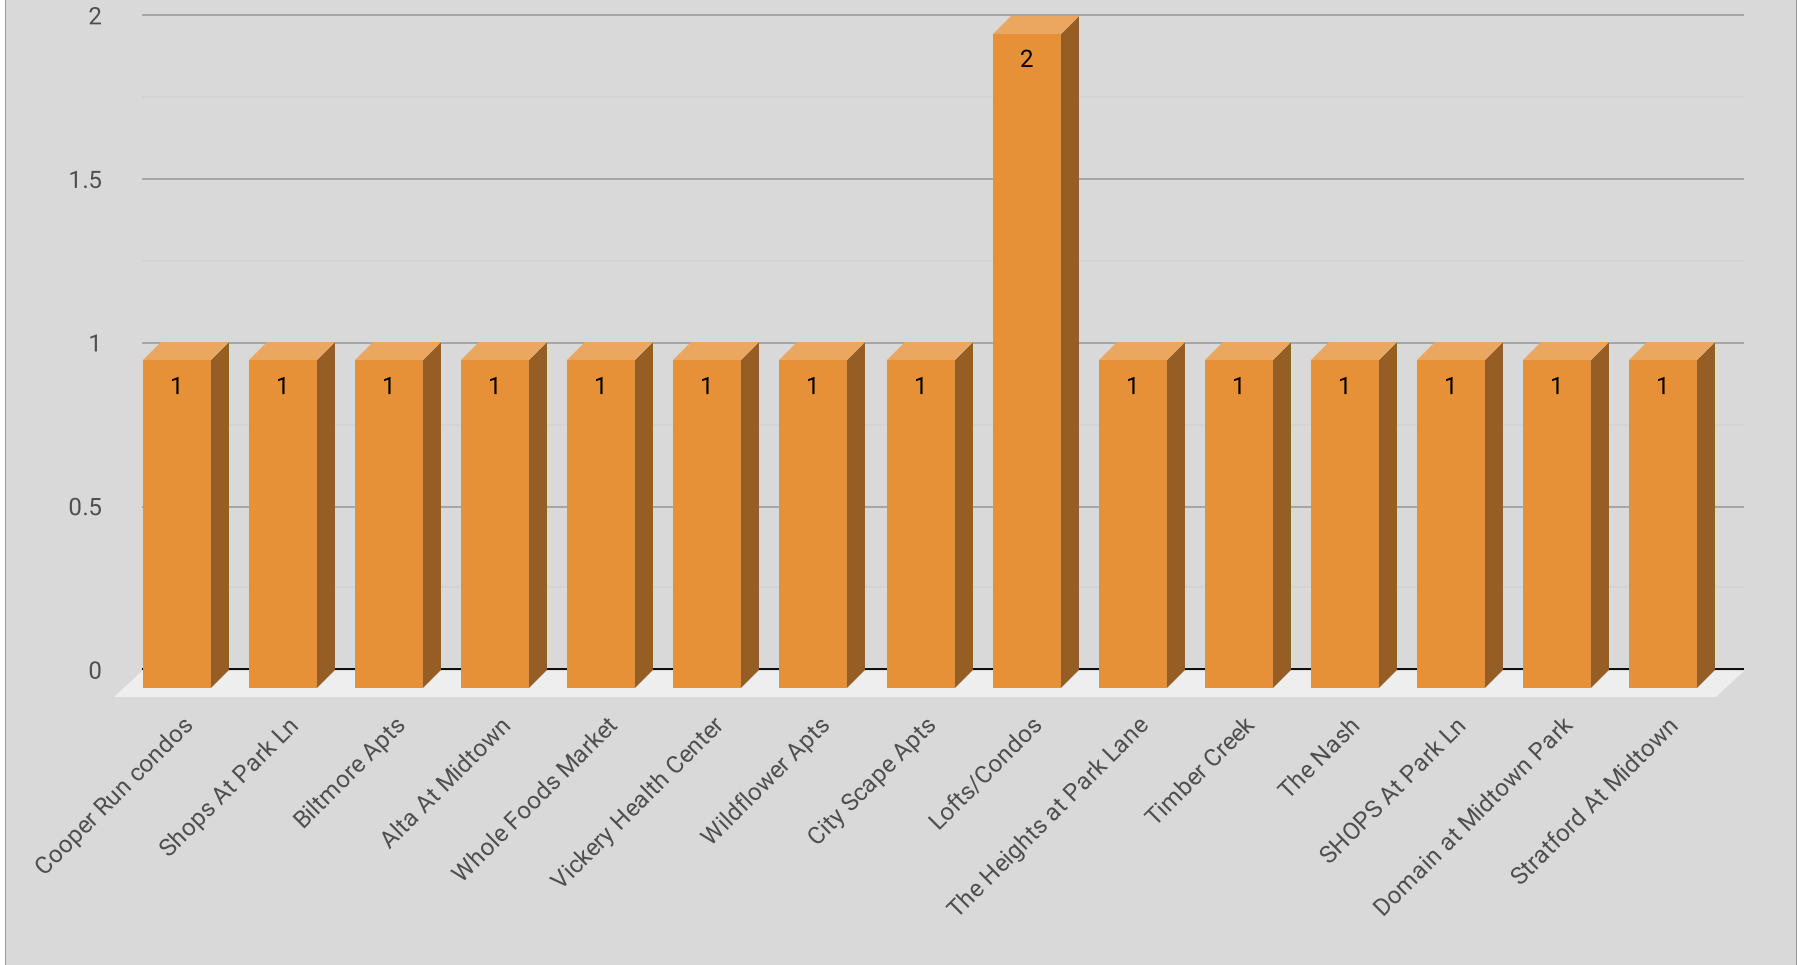

VM Weekly Crime Stats 08-23-21 to 08-29-21

LOCATION	PREMISE	OFFENSE	ADDRESS	DATE	TIME	REPORTING	
						AREA	SERVICE #
Cooper Run condos	Apartment Parking Lot	UUMV	7431 HOLLY HILL DR	8/16/2021	10:30:00 PM	1063	152227-2021
Shops At Park Ln	Parking (Business)	UUMV	8020 PARK LN	8/16/2021	1:05:00 PM	1083	152033-2021
Biltmore Apts	Apartment Residence	BMV	6251 MELODY LN	8/16/2021	7:00:00 PM	1084	153425-2021
Alta At Midtown	Parking Lot (All Others)	OTHER THEFT	8107 MANDERVILLE LN	8/16/2021	12:00:00 AM	1038	176257-2021
Whole Foods Market	Parking (Business)	UUMV	8190 PARK LN	8/17/2021	11:00:00 AM	1083	152593-2021
Vickery Health Center	Other	BMV	8224 PARK LN	8/17/2021	10:30:00 AM	4528	152391-2021
Wildflower Apts	Apartment Parking Lot	BMV	6031 PINELAND DR	8/18/2021	3:00:00 PM	4527	153157-2021
City Scape Apts	Apartment Parking Lot	BMV	6466 RIDGECREST RD	8/18/2021	6:10:00 PM	1084	153327-2021
Lofts/Condos	Apartment Parking Lot	BMV	7152 FAIR OAKS AVE	8/18/2021	3:40:00 AM	4527	152936-2021
The Heights at Park Lane	Outdoor Area Public/Private	BMV	8200 PARK LN	8/19/2021	1:50:00 AM	4528	153726-2021
Lofts/Condos	Apartment Parking Lot	UUMV	7152 FAIR OAKS AVE	8/19/2021	3:00:00 PM	4527	157545-2021
Timber Creek	Retail Store	BMV	6185 RETAIL RD	8/19/2021	7:30:00 PM	4529	157837-2021
The Nash	Other	OTHER THEFT	8213 MEADOW RD	8/19/2021	12:00:00 PM	1038	157257-2021
SHOPS At Park Ln	Retail Store	AGG ASSAULT - FV	8170 PARK LN	8/19/2021	3:05:00 PM	1083	810738-2021
Domain at Midtown Park	Apartment Parking Lot	UUMV	8197 MIDTOWN BLVD	8/20/2021	7:11:00 PM	1038	156417-2021
Stratford At Midtown	Apartment Parking Lot	AGG ASSAULT - FV	6727 LARMANDA ST	8/21/2021	10:00:00 PM	6014	156495-2021

NIBRS Offense by Reporting Area

NIBRS Offense by Property

WEEKLY COMPARISON

■ Total Incidents ■ Violent Incidents