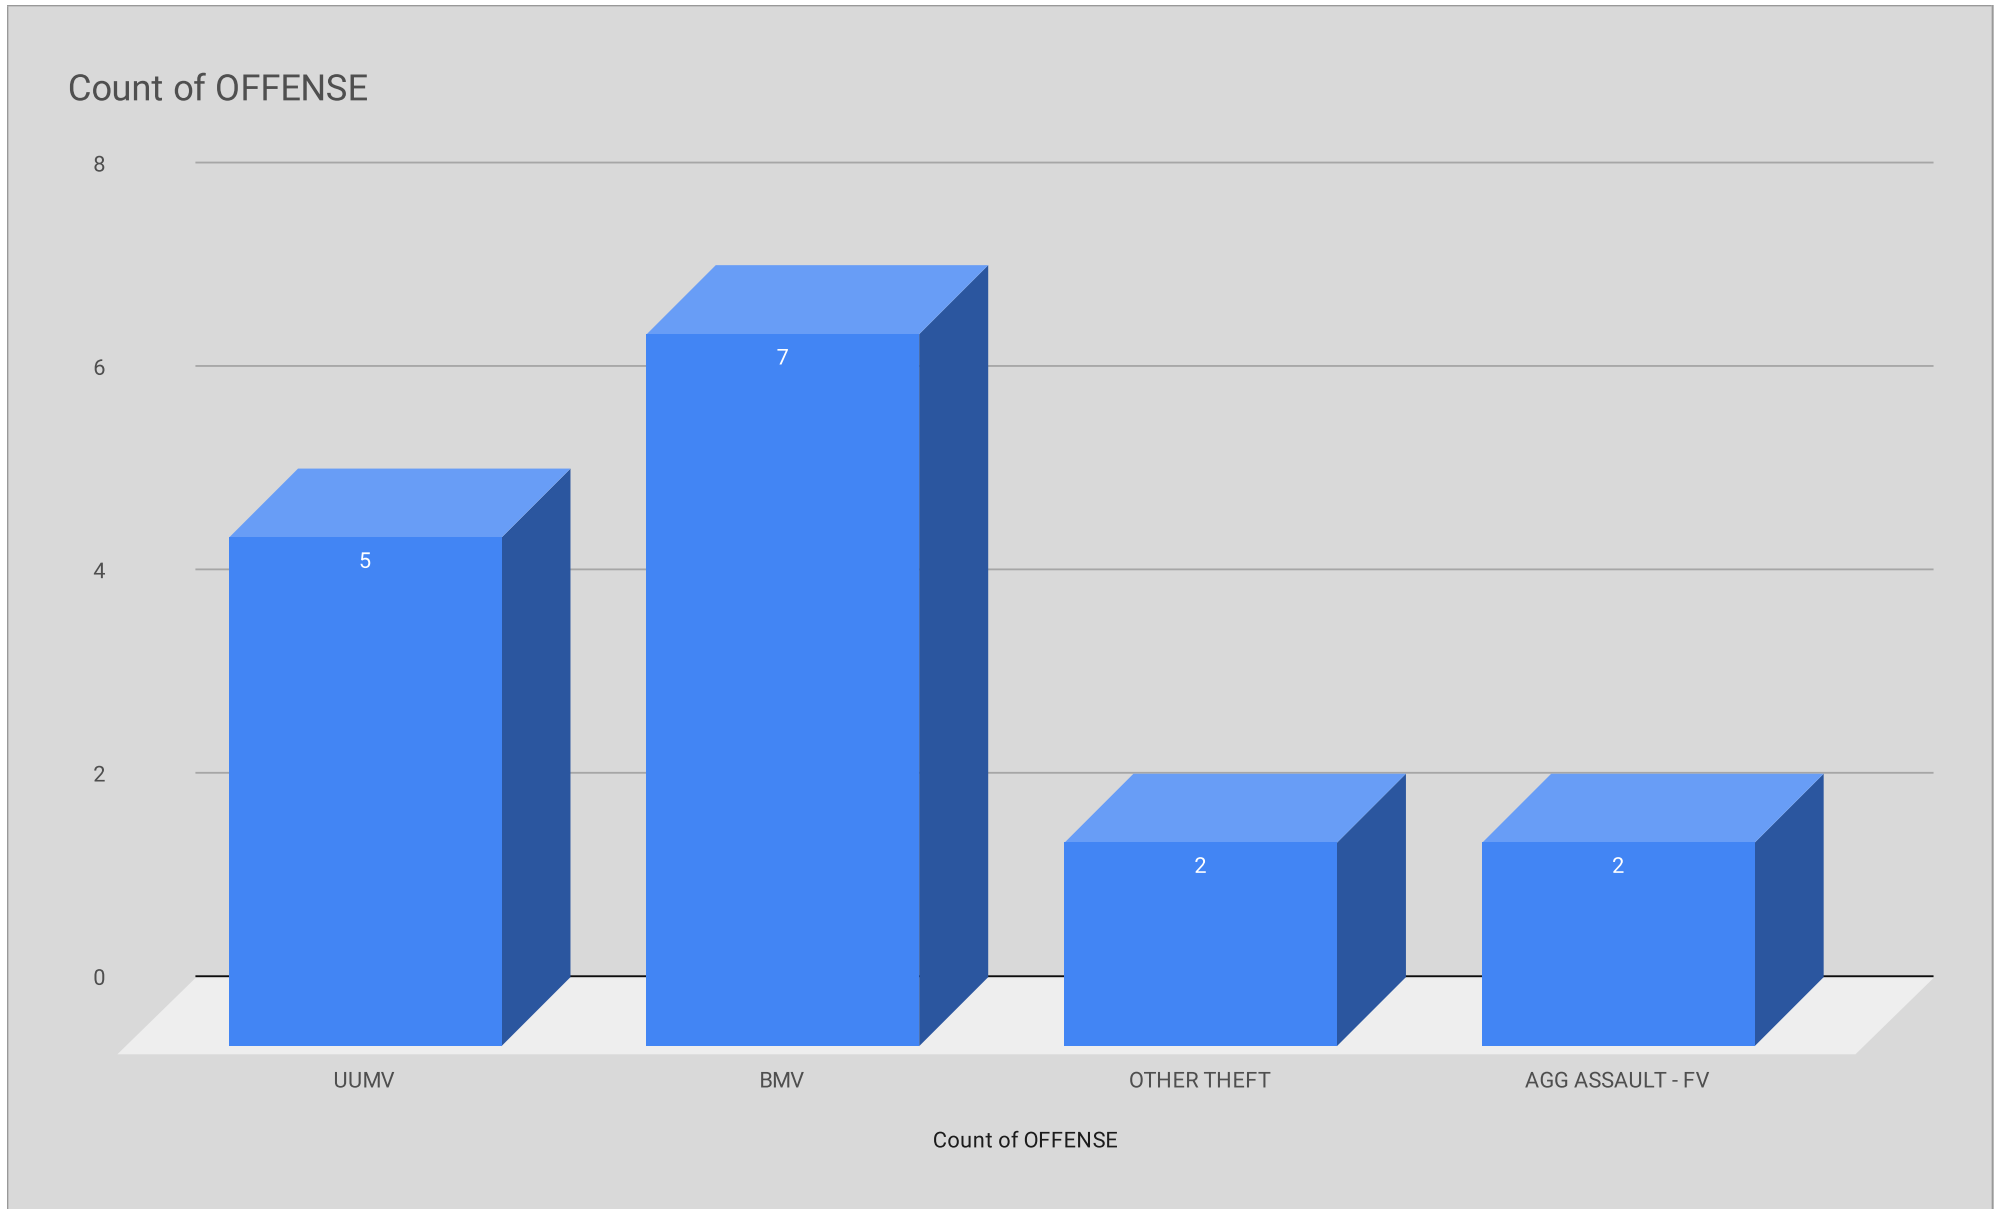

VM Weekly Crime Stats 08-23-21 to 08-29-21

LOCATION	PREMISE	OFFENSE	ADDRESS	DATE	TIME	REPORTING	
						AREA	SERVICE #
Cooper Run condos	Apartment Parking Lot	UUMV	7431 HOLLY HILL DR	8/16/2021	10:30:00 PM	1063	152227-2021
Shops At Park Ln	Parking (Business)	UUMV	8020 PARK LN	8/16/2021	1:05:00 PM	1083	152033-2021
Biltmore Apts	Apartment Residence	BMV	6251 MELODY LN	8/16/2021	7:00:00 PM	1084	153425-2021
Alta At Midtown	Parking Lot (All Others)	OTHER THEFT	8107 MANDERVILLE LN	8/16/2021	12:00:00 AM	1038	176257-2021
Whole Foods Market	Parking (Business)	UUMV	8190 PARK LN	8/17/2021	11:00:00 AM	1083	152593-2021
Vickery Health Center	Other	BMV	8224 PARK LN	8/17/2021	10:30:00 AM	4528	152391-2021
Wildflower Apts	Apartment Parking Lot	BMV	6031 PINELAND DR	8/18/2021	3:00:00 PM	4527	153157-2021
City Scape Apts	Apartment Parking Lot	BMV	6466 RIDGECREST RD	8/18/2021	6:10:00 PM	1084	153327-2021
Lofts/Condos	Apartment Parking Lot	BMV	7152 FAIR OAKS AVE	8/18/2021	3:40:00 AM	4527	152936-2021
The Heights at Park Lane	Outdoor Area Public/Private	BMV	8200 PARK LN	8/19/2021	1:50:00 AM	4528	153726-2021
Lofts/Condos	Apartment Parking Lot	UUMV	7152 FAIR OAKS AVE	8/19/2021	3:00:00 PM	4527	157545-2021
Timber Creek	Retail Store	BMV	6185 RETAIL RD	8/19/2021	7:30:00 PM	4529	157837-2021
The Nash	Other	OTHER THEFT	8213 MEADOW RD	8/19/2021	12:00:00 PM	1038	157257-2021
SHOPS At Park Ln	Retail Store	AGG ASSAULT - FV	8170 PARK LN	8/19/2021	3:05:00 PM	1083	810738-2021
Domain at Midtown Park	Apartment Parking Lot	UUMV	8197 MIDTOWN BLVD	8/20/2021	7:11:00 PM	1038	156417-2021
Stratford At Midtown	Apartment Parking Lot	AGG ASSAULT - FV	6727 LARMANDA ST	8/21/2021	10:00:00 PM	6014	156495-2021