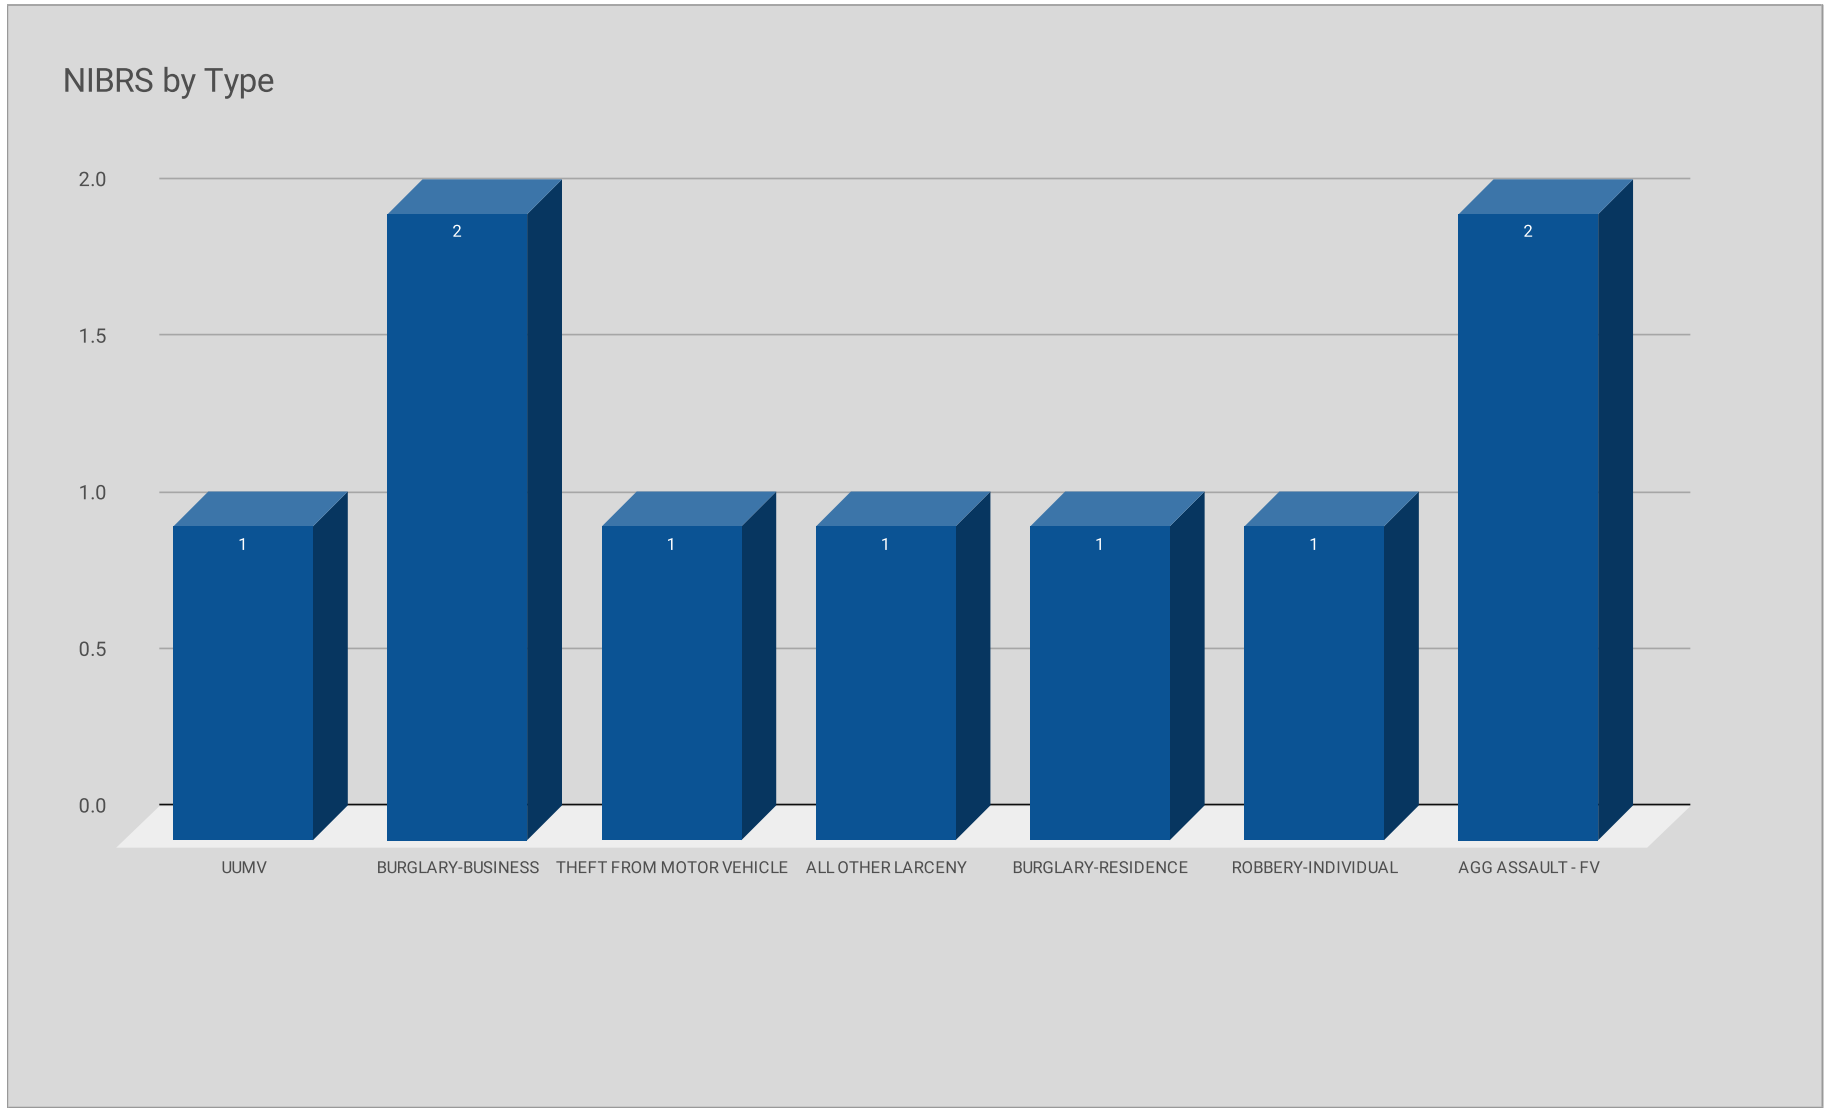

August 10 - 16, 2020

LOCATION	PREMISE	OFFENSE	ADDRESS	DATE	TIME	REPORTING AREA	SERVICE #
VERANDA @ MIDTOWN	Apartment Parking Lot	UUMV	6519 MELODY LN	8/10/2020	1:00:00 AM	1084	140504-2020
MJ'S CHICKEN AND RICE	Food Service/TABC Location	BURGLARY-BUSINESS	6751 ABRAMS RD	8/11/2020	3:31:00 AM	6014	140949-2020
STRATFORD @ MIDTOWN	Apartment Parking Lot	THEFT FROM MOTOR VEHICLE	6749 LARMANDA ST	8/11/2020	11:45:00 AM	6014	141505-2020
CALLOWAYS	Retail Store	ALL OTHER LARCENY	7410 GREENVILLE AVE	8/13/2020	9:00:00 PM	1063	143186-2020
WILDFLOWER	Apartment Complex/Building	BURGLARY-RESIDENCE	6031 PINELAND DR	8/14/2020	2:00:00 PM	4527	143349-2020
TEALWOOD ON THE CREEK	Condominium/Townhome Residence	ROBBERY-INDIVIDUAL	6050 MELODY LN	8/14/2020	2:39:00 AM	4529	143001-2020
WILDFLOWER	Apartment Complex/Building	BURGLARY-BUSINESS	6031 PINELAND DR	8/15/2020	3:18:00 AM	4527	143827-2020
RAMBLEWOOD/SUNCHASE	Apartment Complex/Building	AGG ASSAULT - FV	8550 PARK LN	8/15/2020	4:25:00 AM	1084	143706-2020
BILTMORE	Apartment Parking Lot	AGG ASSAULT - FV	6243 MELODY LN	8/16/2020	2:00:00 PM	1084	144583-2020